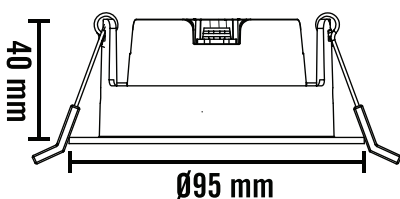

Total Effekt: 10W  
LED effekt: 8,3W  
Lysstyrke: 700lm  
Ra: 95+  
SDCM: 3  
LED Chip: CREE  
Fargetemperatur: 2700K  
Lys spredning: 35°  
Tilt: 30°  
Tetthetsgrad: IP44  
Levetid: 50.000 timer

Total Power: 10W  
LED power: 8.3W  
Luminous Efficiency: 700lm  
Ra: 95+  
SDCM: 3  
LED Chip: CREE  
Color Temperature: 2700K  
Beam Angle: 35°  
Tilt: 30°  
IP Rating: IP44  
Lifetime: 50,000 h

### Tilhørende produkter / Corresponding products

Downlightboks lav  
Art No.: 3202109

LED Dimmer 250W 1-POL  
Art No.: 1402746

Minimumsavstand til brennbart materiale i armaturens stråleretning. /  
Minimum distance to flammable material in the beam direction.

### MÅL / MEASURES

Cut out: Ø82-84 mm