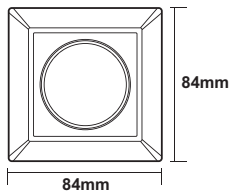

LED Dimmer 250W 1-POL
Art No.: 1402746