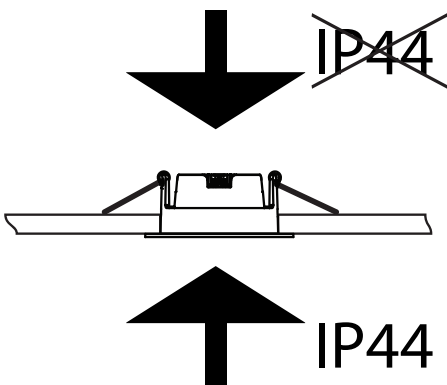

## ALFA TILT

220-240V~50/60Hz LED 10W 220mA IP44

Downlighten kan dimmes ned helt flimmerfritt.  
Lav høyde. Ekstern driver med hurtigkobling for raskere og enklere installasjon. Dimbar med faseavsnitt dimmer.  
Kan monteres direkte i isolasjonsmatter.  
Enkel innstallering. Monteres uten verktøy.

The downlight is dimmable all the way down completely flicker-free.  
Low altitude. External driver with quick connector for faster and easier installation. Dimmable with trailing edge dimmer.  
Can be mounted direct into insulation sheet.  
Easy installation. Mounting without tools.

Total Effekt: 10W  
LED effekt: 8,3W  
Lysstyrke: 700lm  
Ra: 95+  
SDCM: 3  
LED Chip: CREE  
Fargetemperatur: 2700K  
Lys spredning: 35°  
Tilt: 30°  
Tetthetsgrad: IP44  
Levetid: 50.000 timer

Total Power: 10W  
LED power: 8.3W  
Luminous Efficiency: 700lm  
Ra: 95+  
SDCM: 3  
LED Chip: CREE  
Color Temperature: 2700K  
Beam Angle: 35°  
Tilt: 30°  
IP Rating: IP44  
Lifetime: 50,000 h

### MÅL / MEASURES

Cut out: Ø82-84 mm