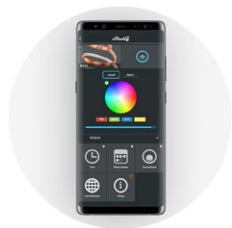

## SHELLY RGBW2

Connect Shelly RGBW2 to the power transformer

## Wi-Fi CONTROL

You have full control from your mobile device