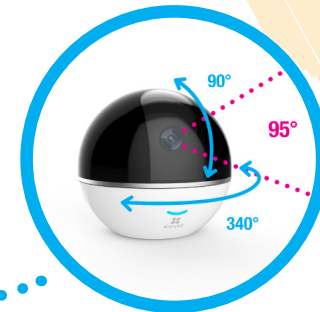

## ALARM SYSTEM

Integrated Hub module, connect to all EZVIZ sensors (PIR, sirens, water leaks, doors and windows) directly. Link the sensors with the camera, the Camera will start recording and tracking when the sensor is triggered. All-round security at your fingertips.

## 360° PANORAMIC VIEW

The smart helmet has a Pan/Tilt function. You can see every angle of the room, using your phone as a remote control.