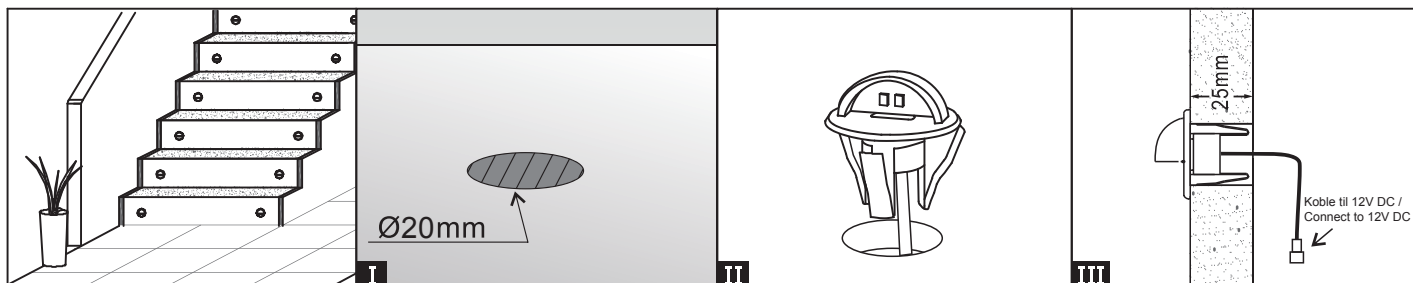

BRUKSANVISNING INSTRUCTION MANUAL

Trappebelysning LED 6 x 0,4W RGBW IP65

J&EL

Spenning:	12V DC	Voltage:	12V DC
LED effekt:	0,4W x 6	LED effekt:	0,4W x 6
Kelvin:	RGBW	Kelvin:	RGBW
Lysspredning:	120°	Beam angle:	120°
Tetthetsgrad:	IP65	IP rate:	IP65
Dimbar:	Ja	Dimmable:	Yes
Levetid:	50.000t	Lifetime:	50,000h

1stk IR RGBW kontrollør
1stk 5W IP67 LED driver med
IP44 støpsel inkludert i pakken.

1pcs IR RGBW controller
1pcs 5W IP67 LED driver with
IP44 plug is included in the packing.

INSTALLATION INSTRUCTIONS