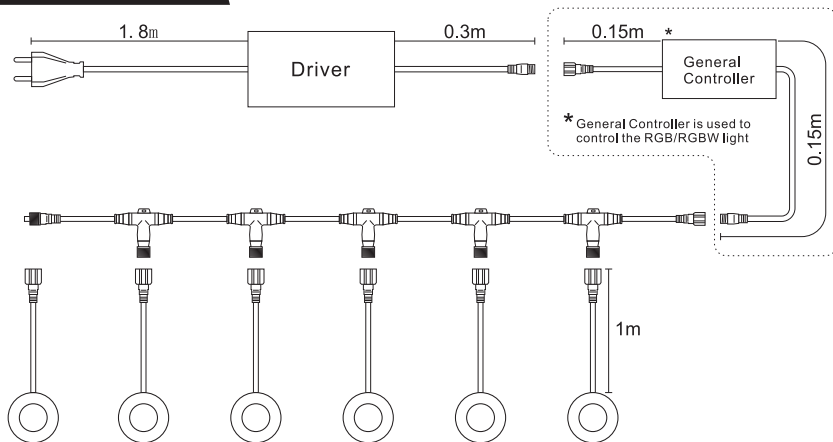

BRUKSANVISNING INSTRUCTION MANUAL

Trappebelysning LED 6 x 0,4W RGBW IP65

J&EL

Spenning:	12V DC	Voltage:	12V DC
LED effekt:	0,4W x 6	LED effekt:	0,4W x 6
Kelvin:	RGBW	Kelvin:	RGBW
Lysspredning:	120°	Beam angle:	120°
Tetthetsgrad:	IP65	IP rate:	IP65
Dimbar:	Ja	Dimmable:	Yes
Levetid:	50.000t	Lifetime:	50,000h

1stk IR RGBW kontrollør
1stk 5W IP67 LED driver med
IP44 støpsel inkludert i pakken.

1pcs IR RGBW controller
1pcs 5W IP67 LED driver with
IP44 plug is included in the packing.

INSTALLATION INSTRUCTIONS

KABLING / WIRING

MERK / NOTE

1. Skru av strømmen før montering. / Turn off the power before installation.
2. Koble LED-lampen til driveren før du kobler driveren til stikkontakten ellers kan LED lyskilden skades. / Please connect the LED lamp to the driver before connecting the driver to the outlet or you may damage the LED light source.
3. LED lyskilden er ikke utskiftbar. / The luminaire is not replaceable.