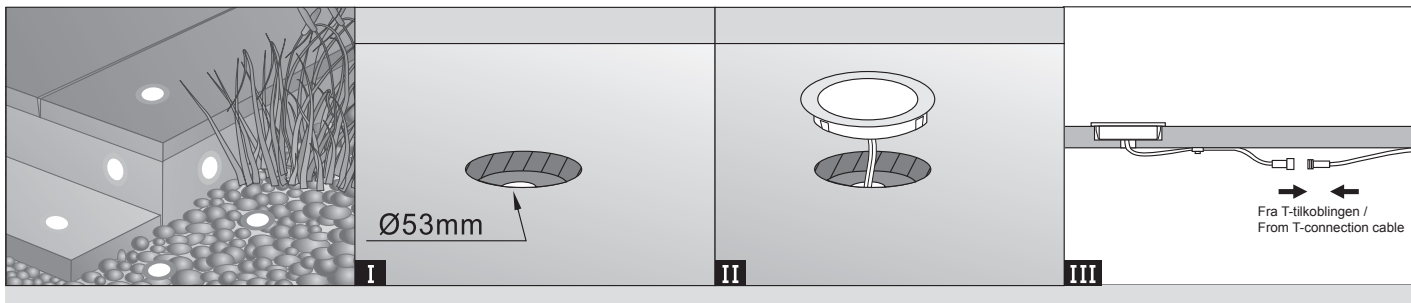

BRUKSANVISNING INSTRUCTION MANUAL

Terrassebelysning LED Slim 6 x 0,5W

J&EL

Spenning:	12V DC	Voltage:	12V DC
LED effekt:	0,5W x 6	LED effekt:	0,5W x 6
Kelvin:	3000K	Kelvin:	3000K
Lysspredning:	120°	Beam angle:	120°
Tetthetsgrad:	IP67	IP rate:	IP67
Dimbar:	Ja	Dimmable:	Yes
Levetid:	50.000t	Lifetime:	50.000h
1stk 5W IP67 LED driver med IP44 støpsel inkludert i pakken.		1pcs 5W IP67 LED driver with IP44 plug is included in the packing.	

INSTALLASJON / INSTALLATION