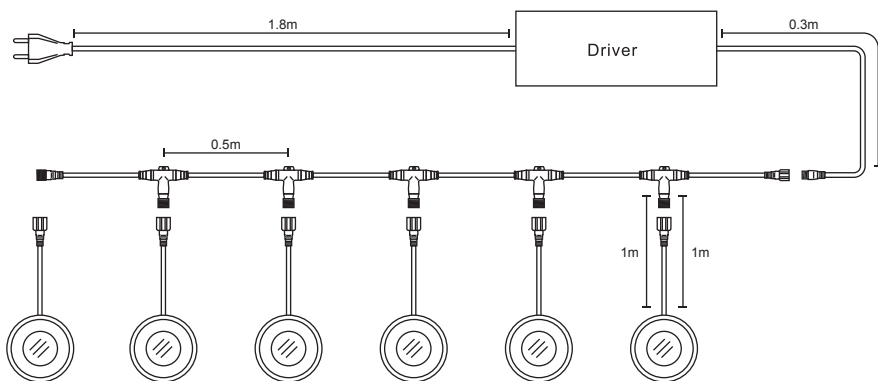

KABLING / WIRING

MERK / NOTE

1. Skru av strømmen før montering. / Turn off the power before installation.
2. Koble LED-lampen til driveren før du kobler driveren til stikkontakten ellers kan LED lyskilden skades. / Please connect the LED lamp to the driver before connecting the driver to the outlet or you may damage the LED light source.
3. LED lyskilden er ikke utskiftbar. / The luminaire is not replaceable.

Importer:
Namron AS
Nedre kalbakkvei 88B
1081 Oslo
Norway
Made in PRC