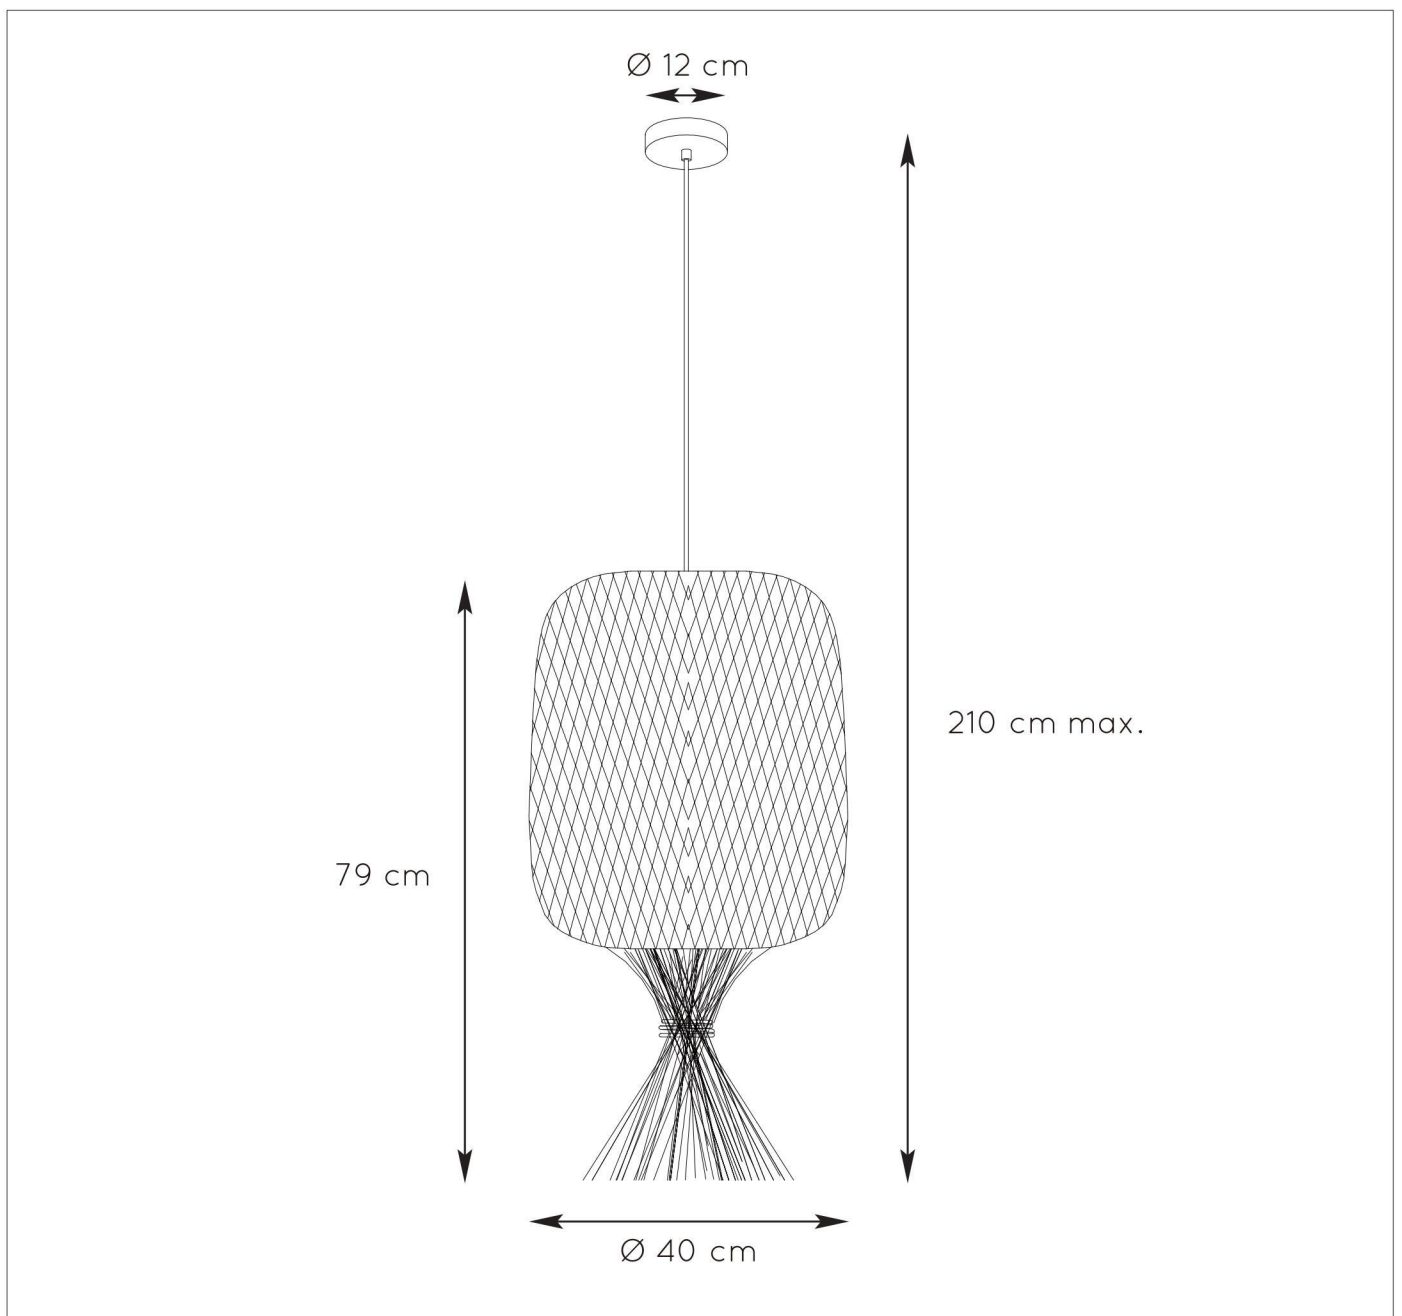

GARVE

Item number : 03436/40/30

EAN code : 5411212031464

Item number : 03436/40/33

EAN code : 5411212031471

Item number : 03436/40/44

EAN code : 5411212031488

For more specifications, dimensions please visit
www.lucide.com