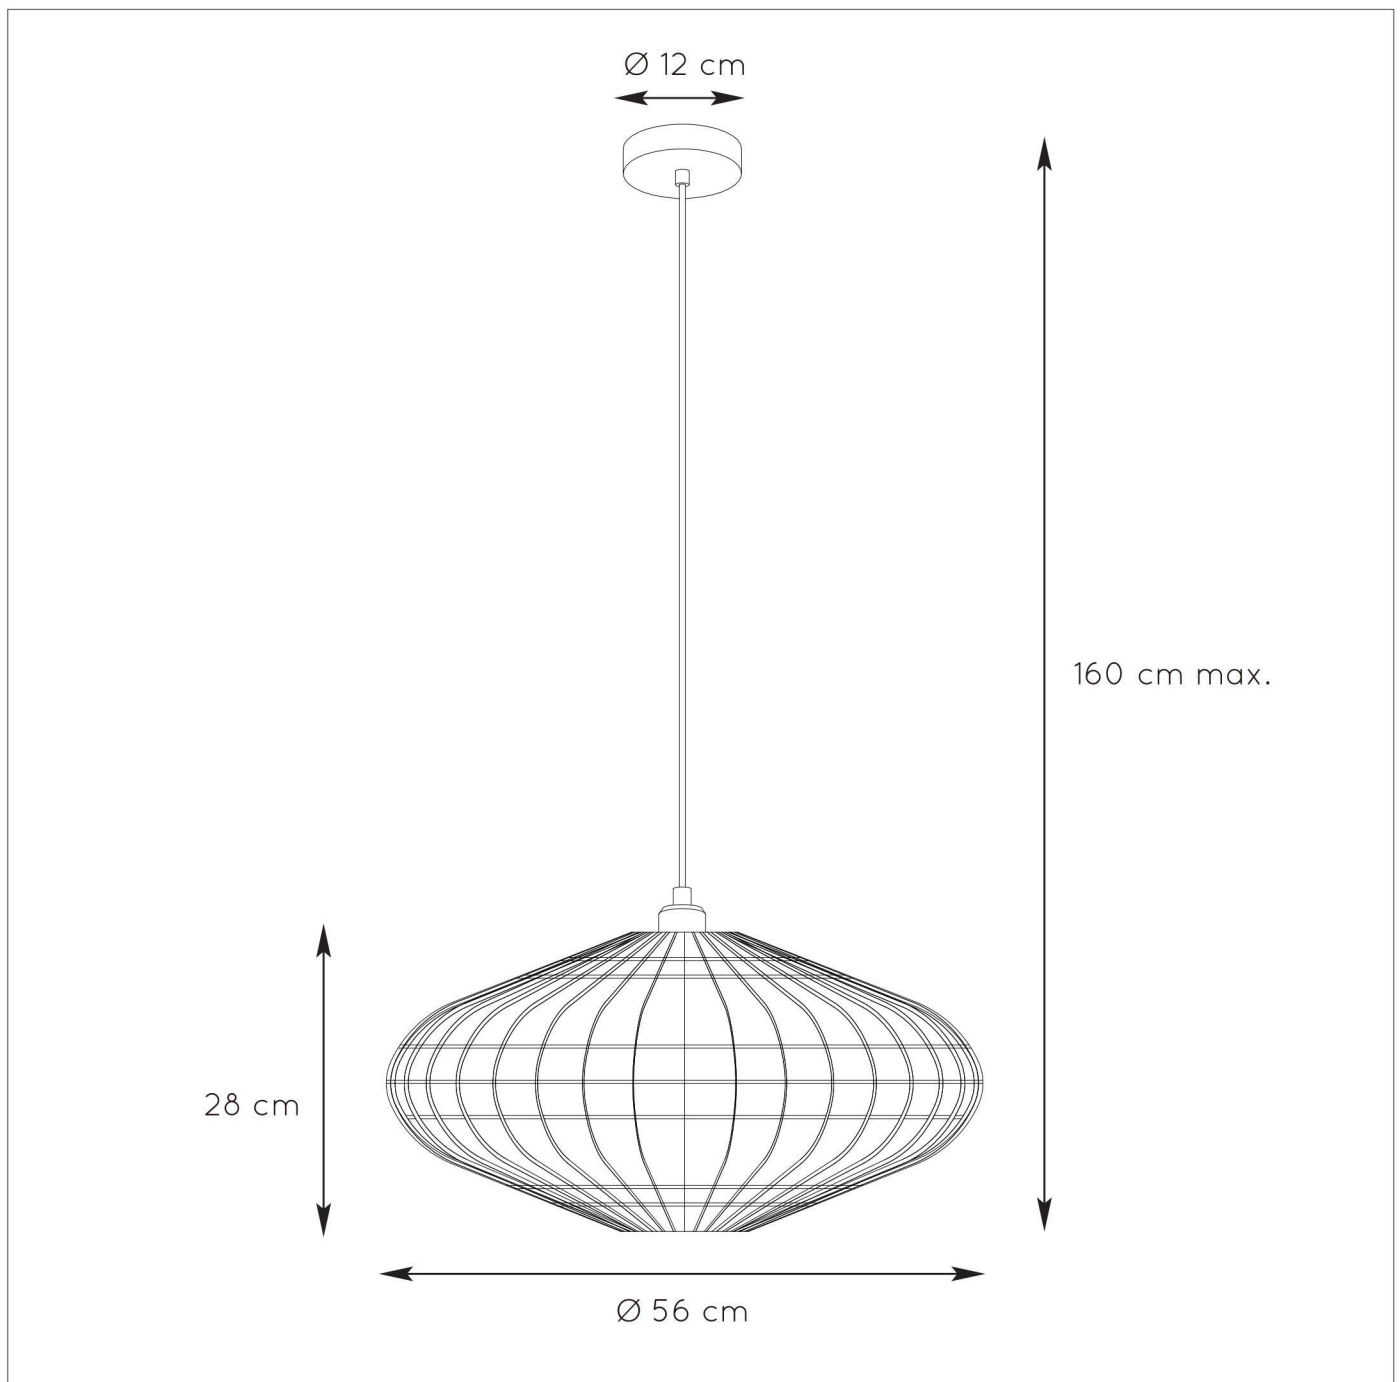

MAGALI

Item number : 03435/56/30

EAN code : 5411212031426

Item number : 03435/56/72

EAN code : 5411212031433

For more specifications, dimensions please visit
www.lucide.com