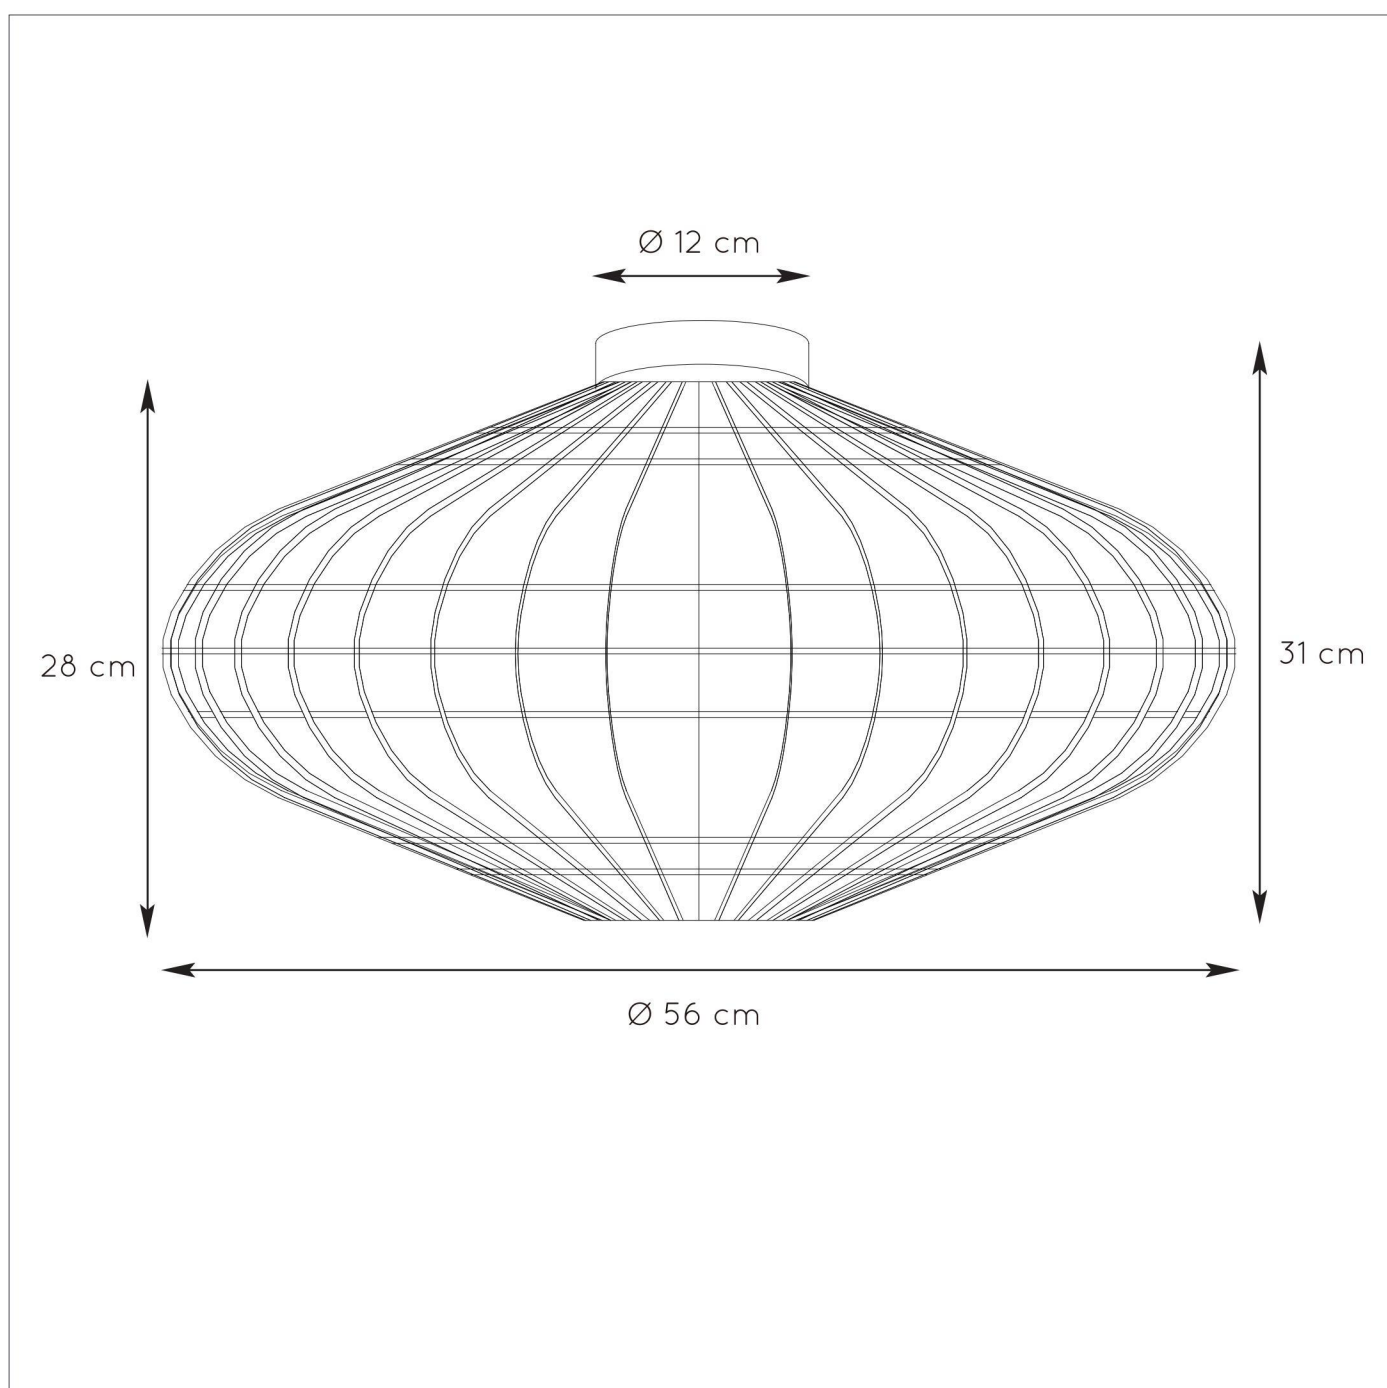

MAGALI

Item number : 03135/56/30

EAN code : 5411212031440

Item number : 03135/56/72

EAN code : 5411212031457

For more specifications, dimensions please visit

www.lucide.com