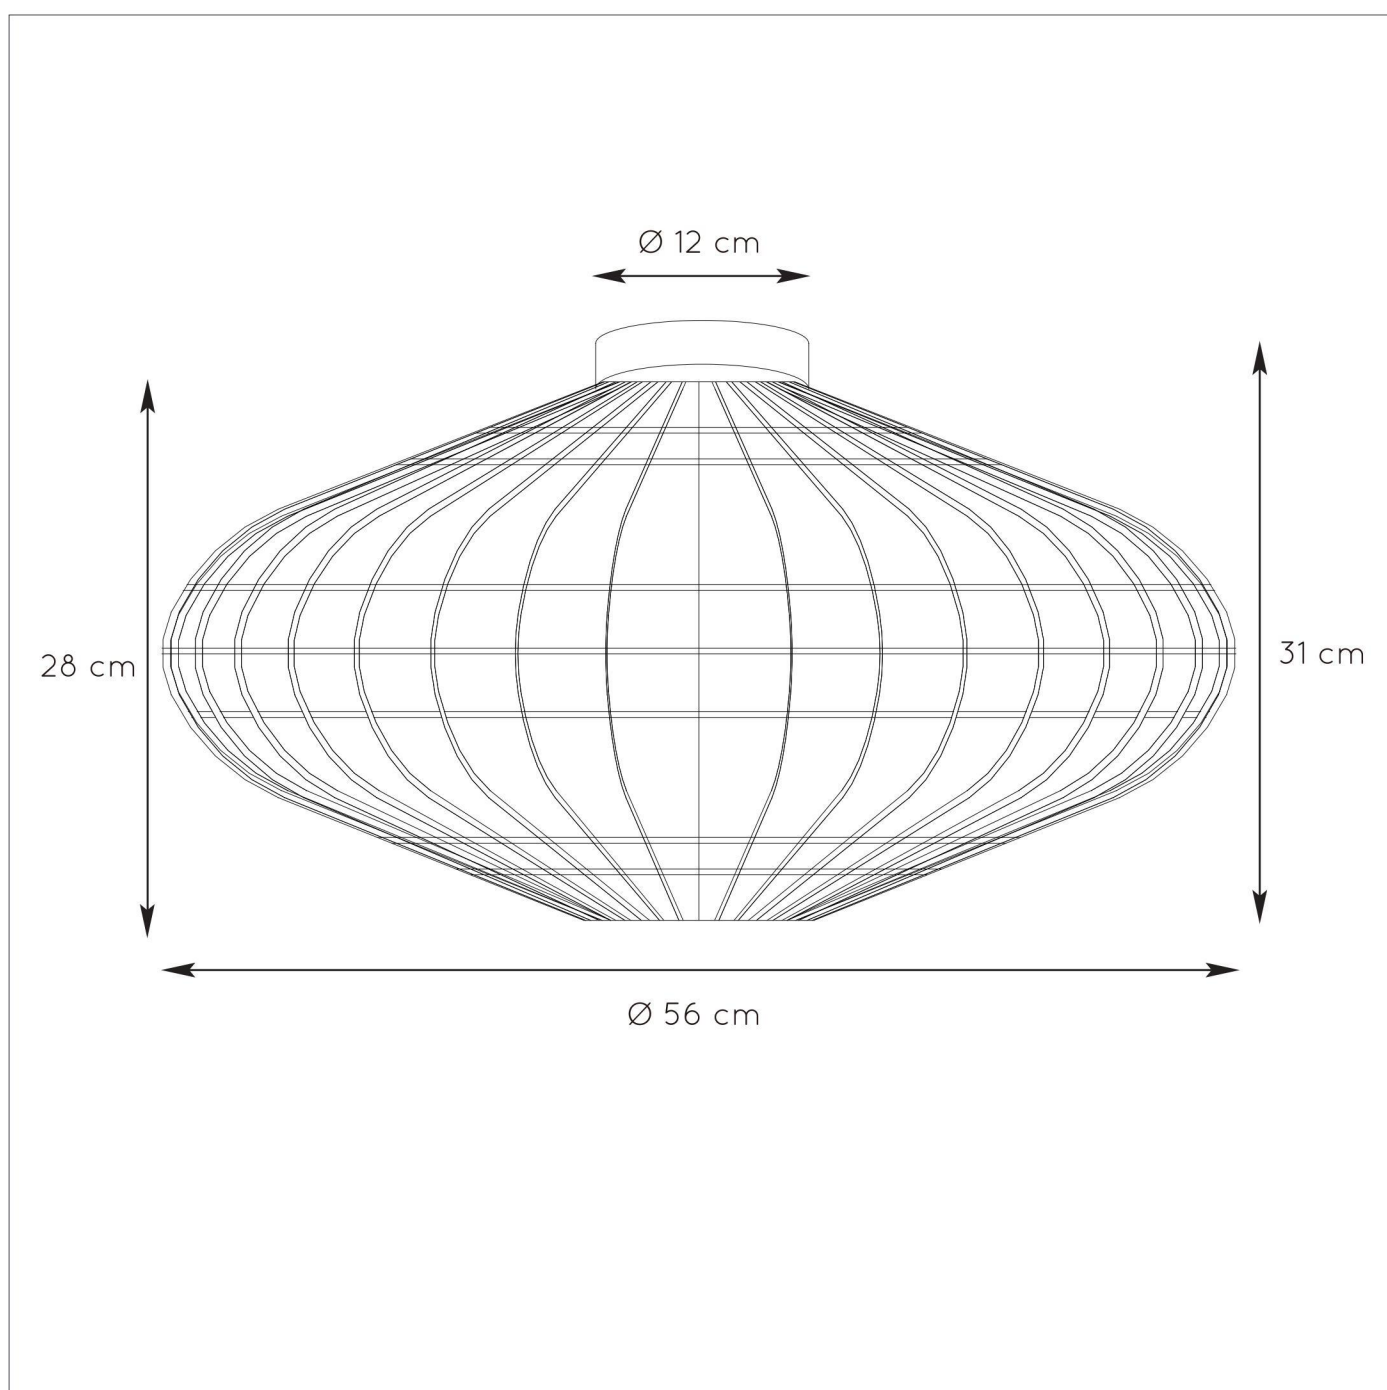

MAGALI

Item number : 03135/56/30

EAN code : 5411212031440

Item number : 03135/56/72

EAN code : 5411212031457

For more specifications, dimensions please visit

www.lucide.com