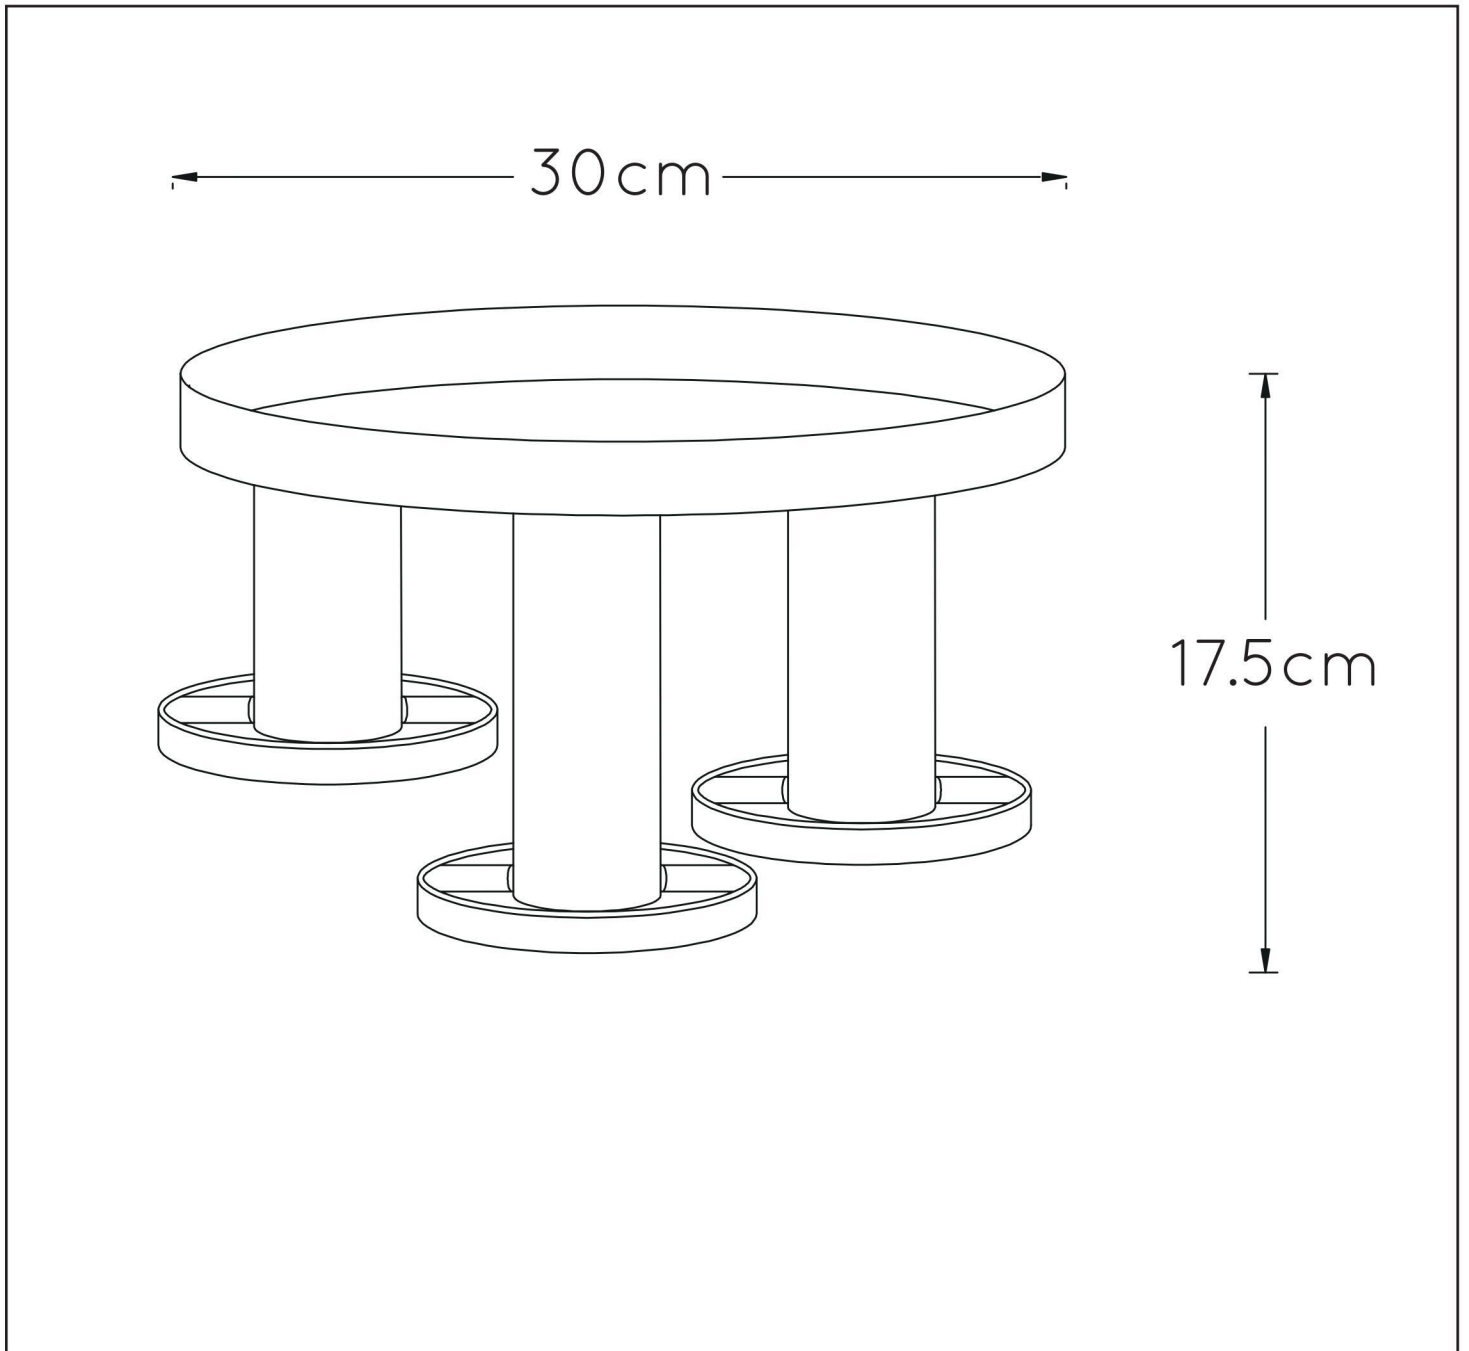

ANAKA

Item number : 45179/13/30

EAN code : 5411212451064

For more specifications, dimensions please visit

www.lucide.com