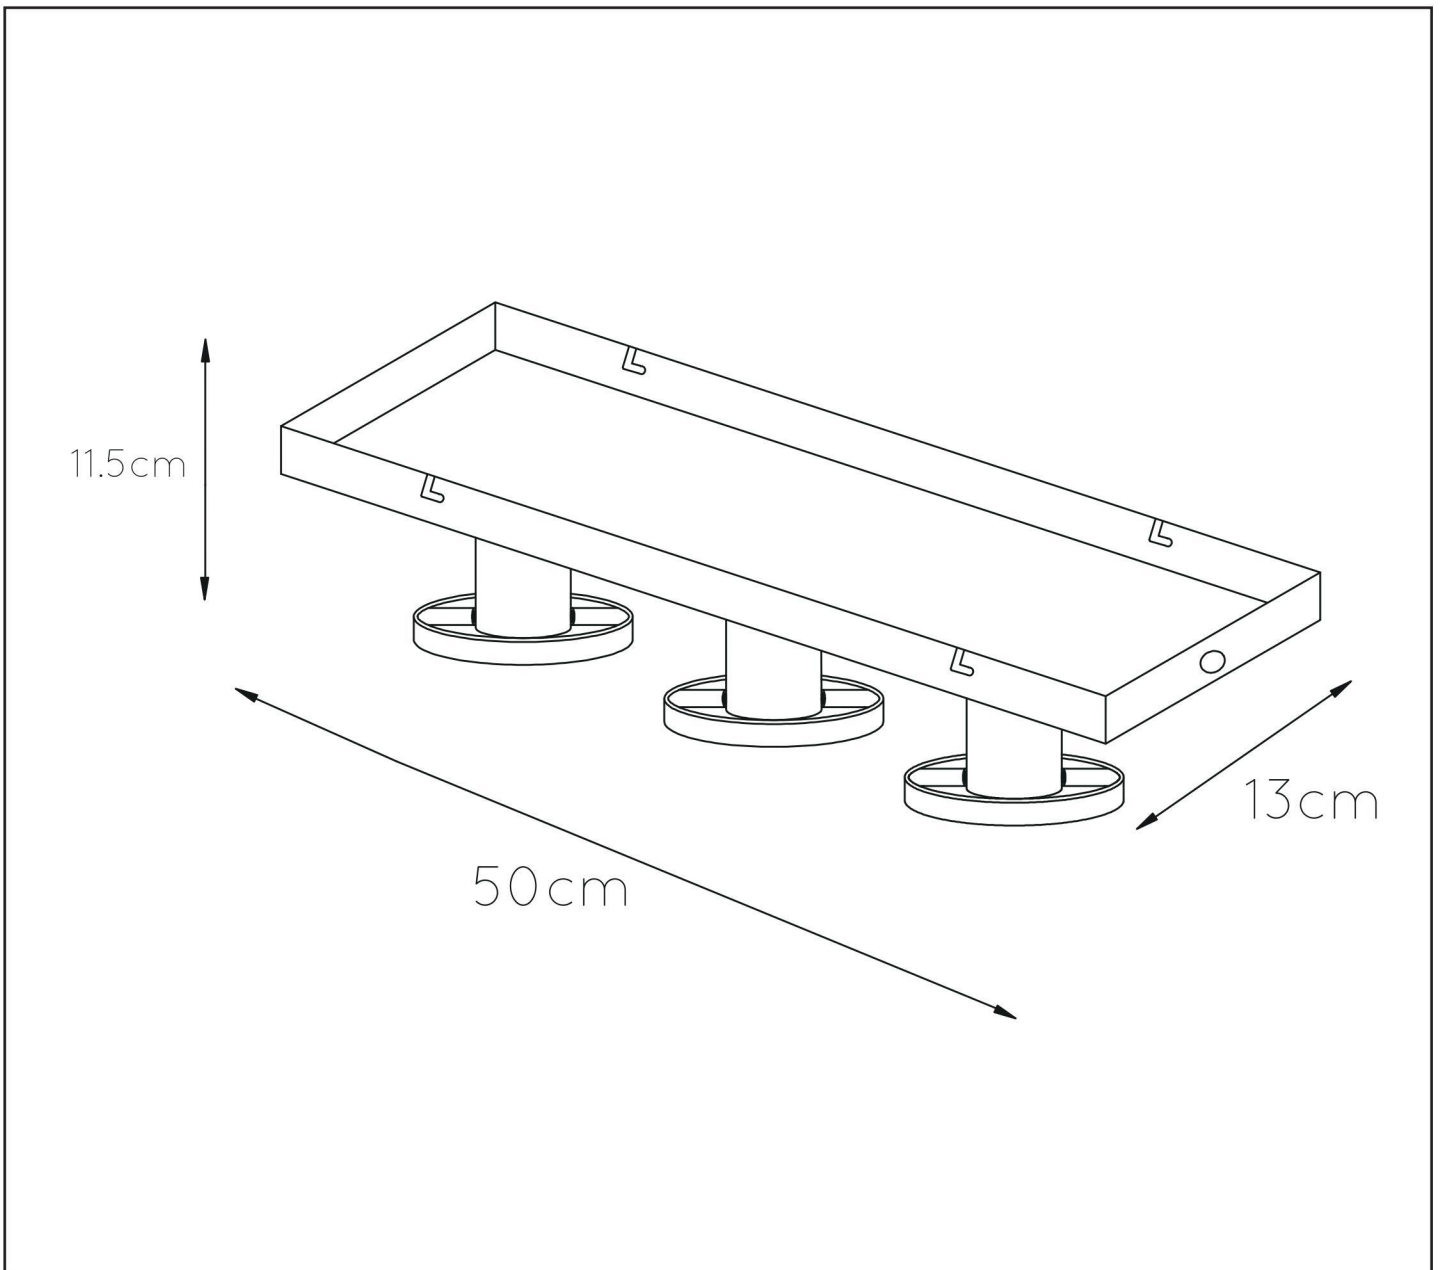

# ANAKA

Item number : 45179/03/30

EAN code : 5 411212451057

For more specifications, dimensions please visit

[www.lucide.com](http://www.lucide.com)