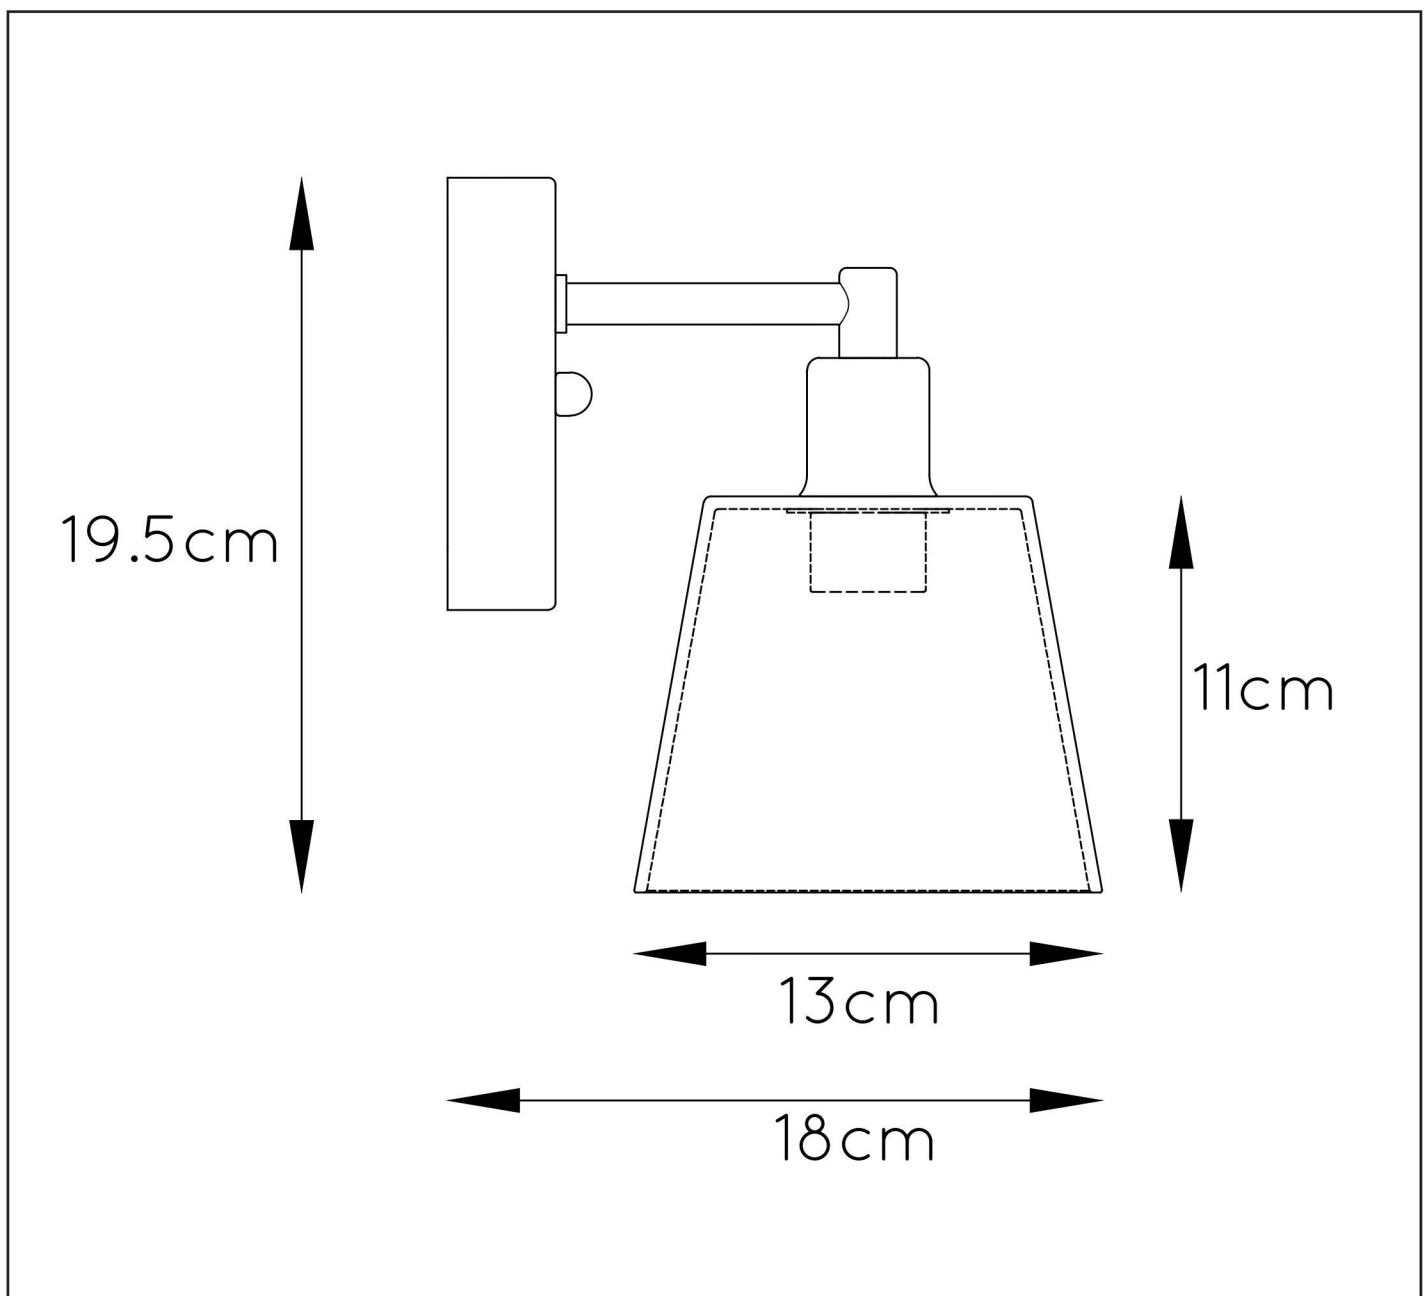

LUCIDE

TECHNICAL DRAWING & DIMENSIONS

VITRI

Item number : 71265/01/17
EAN code : 5411212712660

For more specifications, dimensions please visit

www.lucide.com