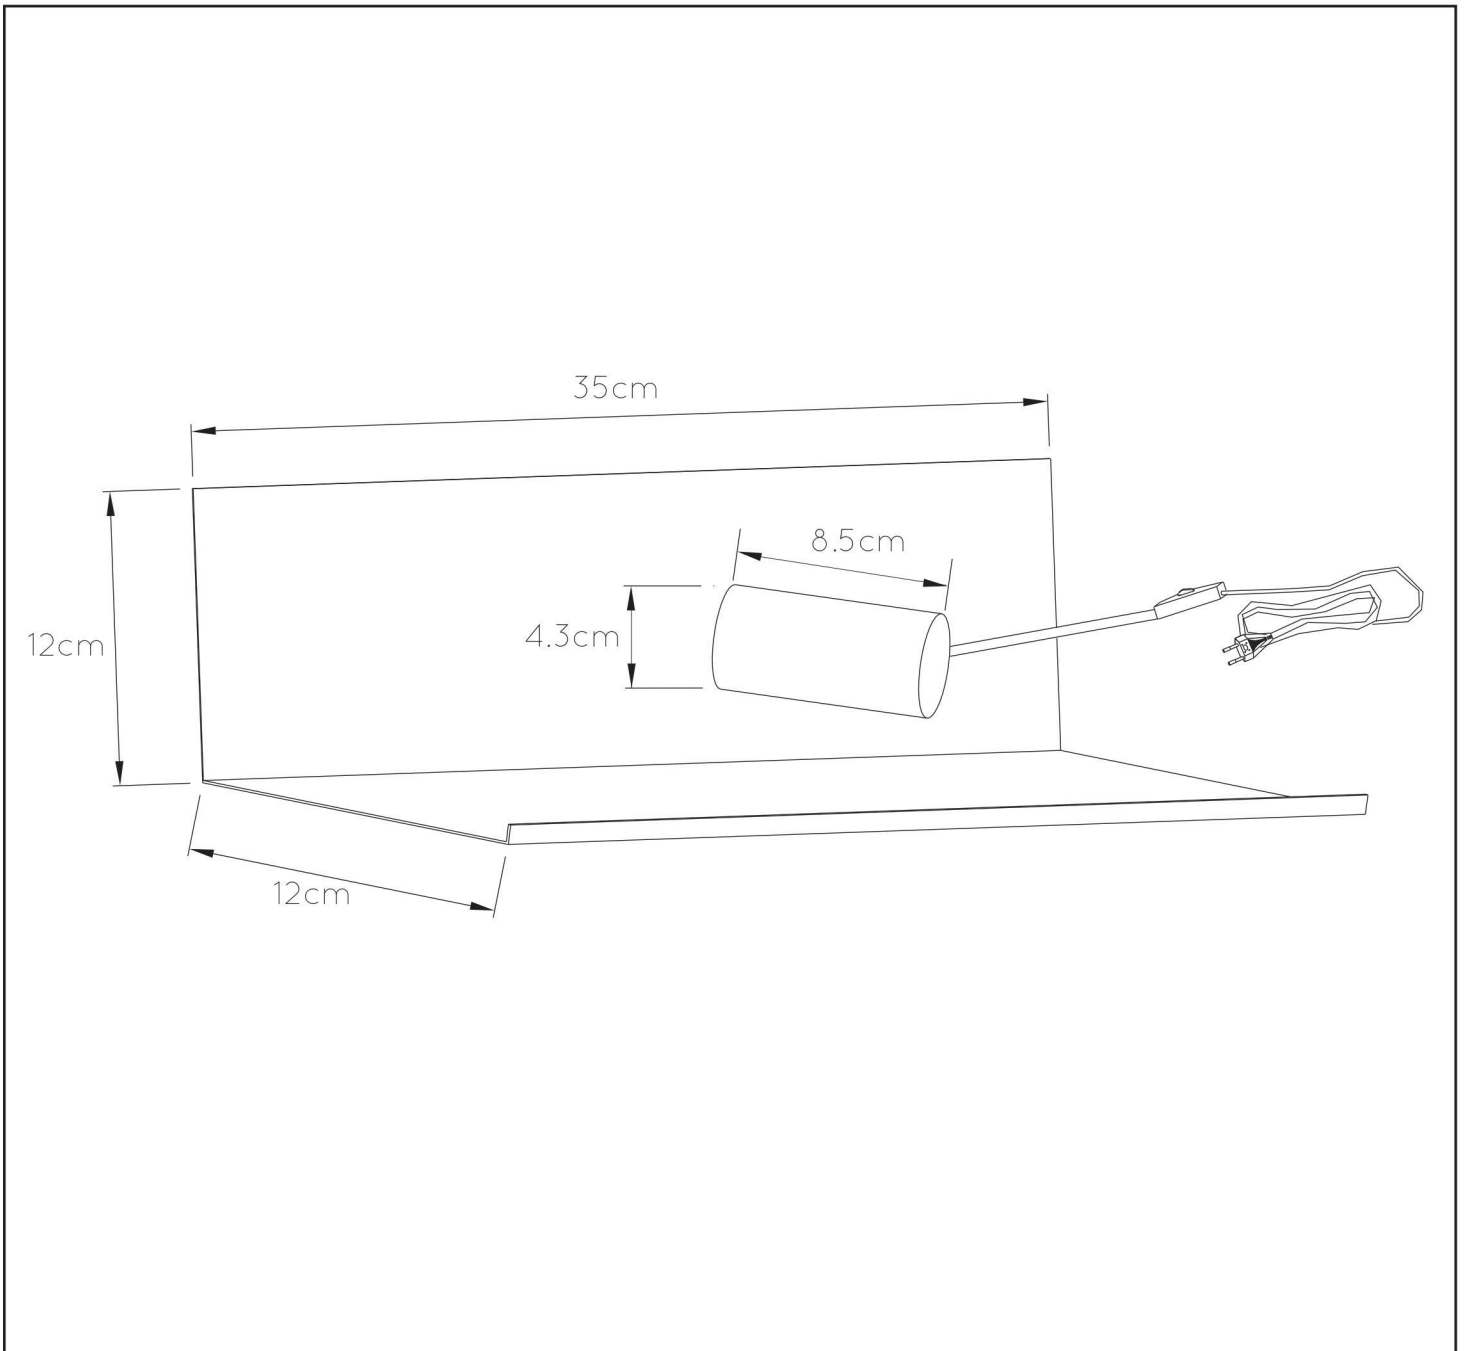

SEBO

item number : 06218/01/30

EAN code : 5411212061287

item number : 06218/01/31

EAN code : 5411212061294

For more specifications, dimensions please visit

www.lucide.com