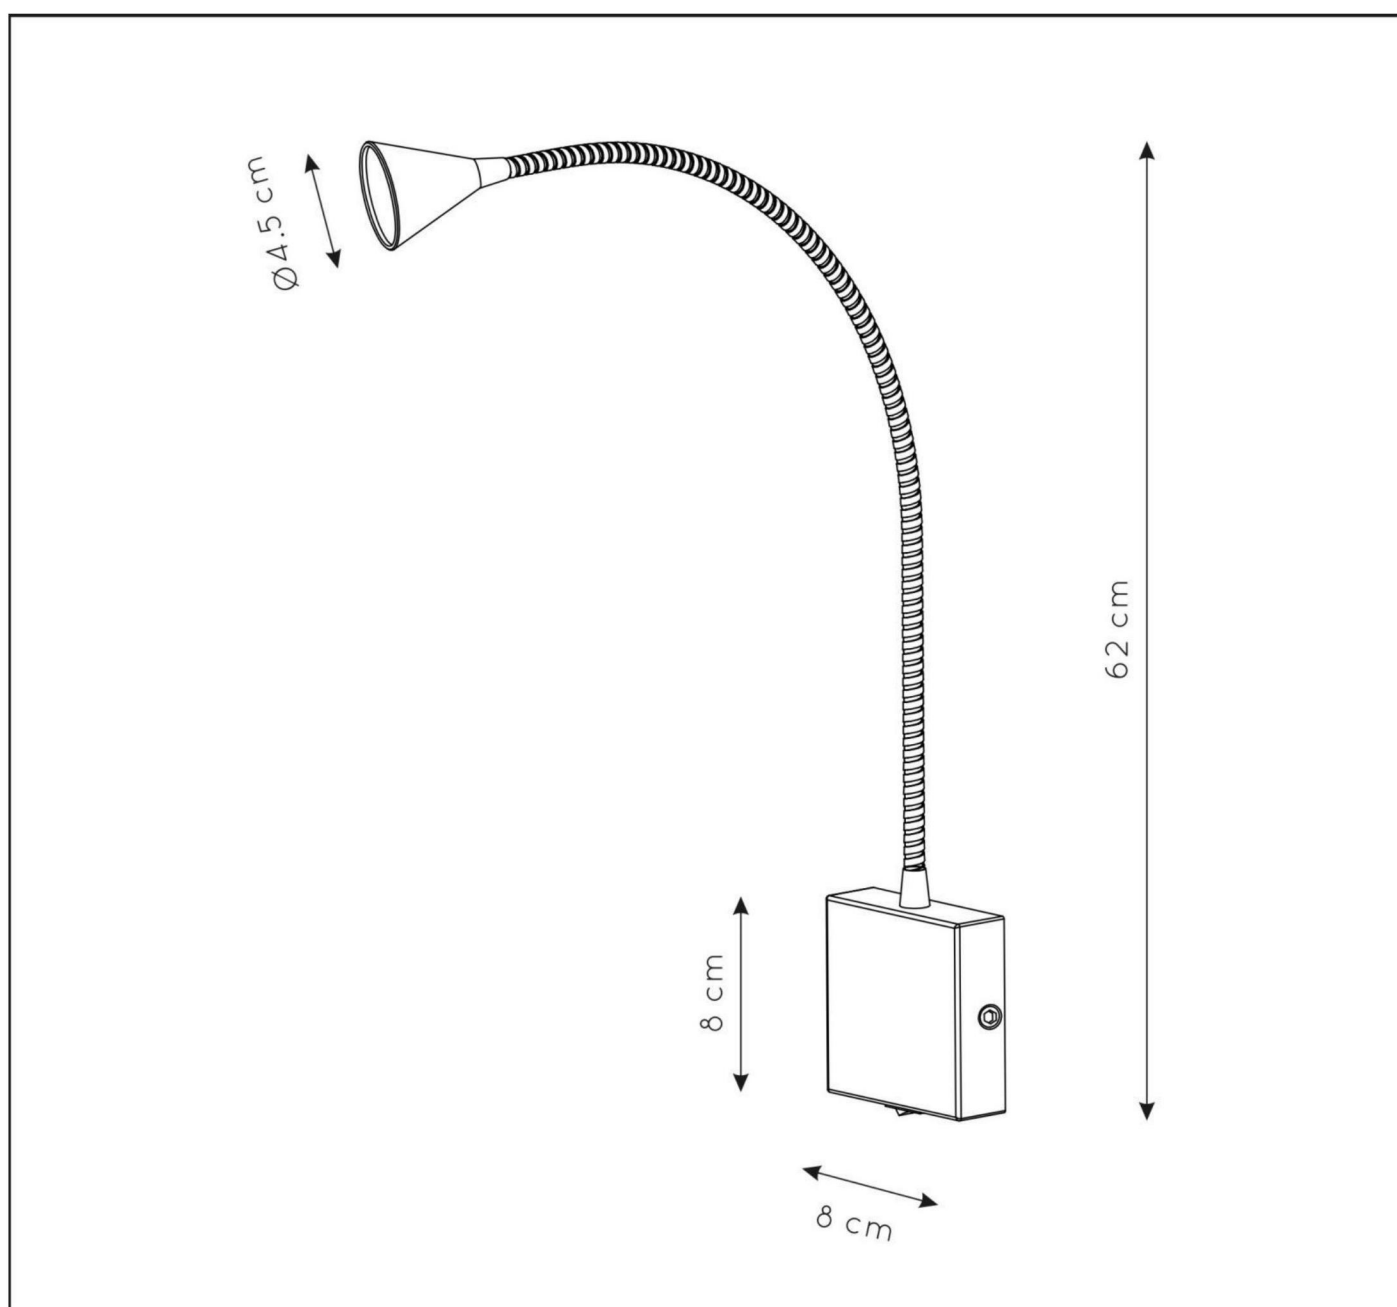

# BUDDIE

Item number : 18293/03/30

EAN code : 5411212185532

Item number : 18293/03/31

EAN code : 5411212185549

For more specifications, dimensions please visit

[www.lucide.com](http://www.lucide.com)