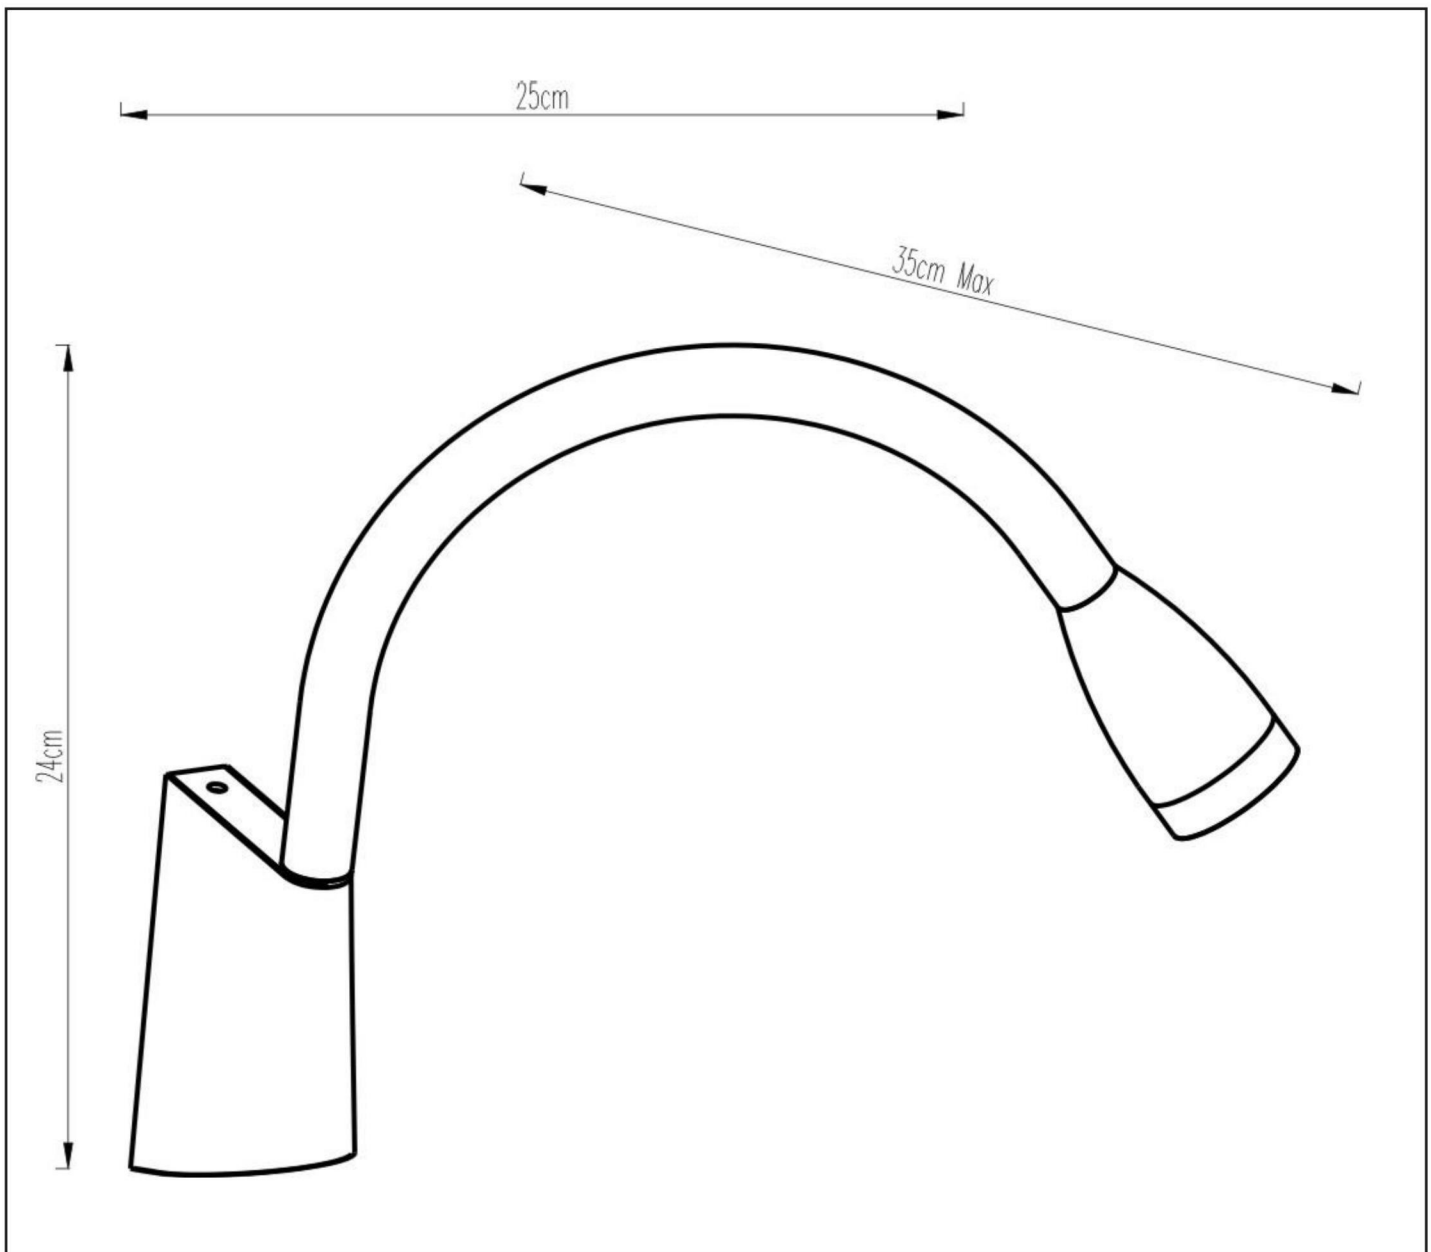

GALEN-LED

Item number :
18294/03/31,
18294/03/30
EAN code :
5411212185808
5411212185792,

For more specifications, dimensions please visit

www.lucide.com