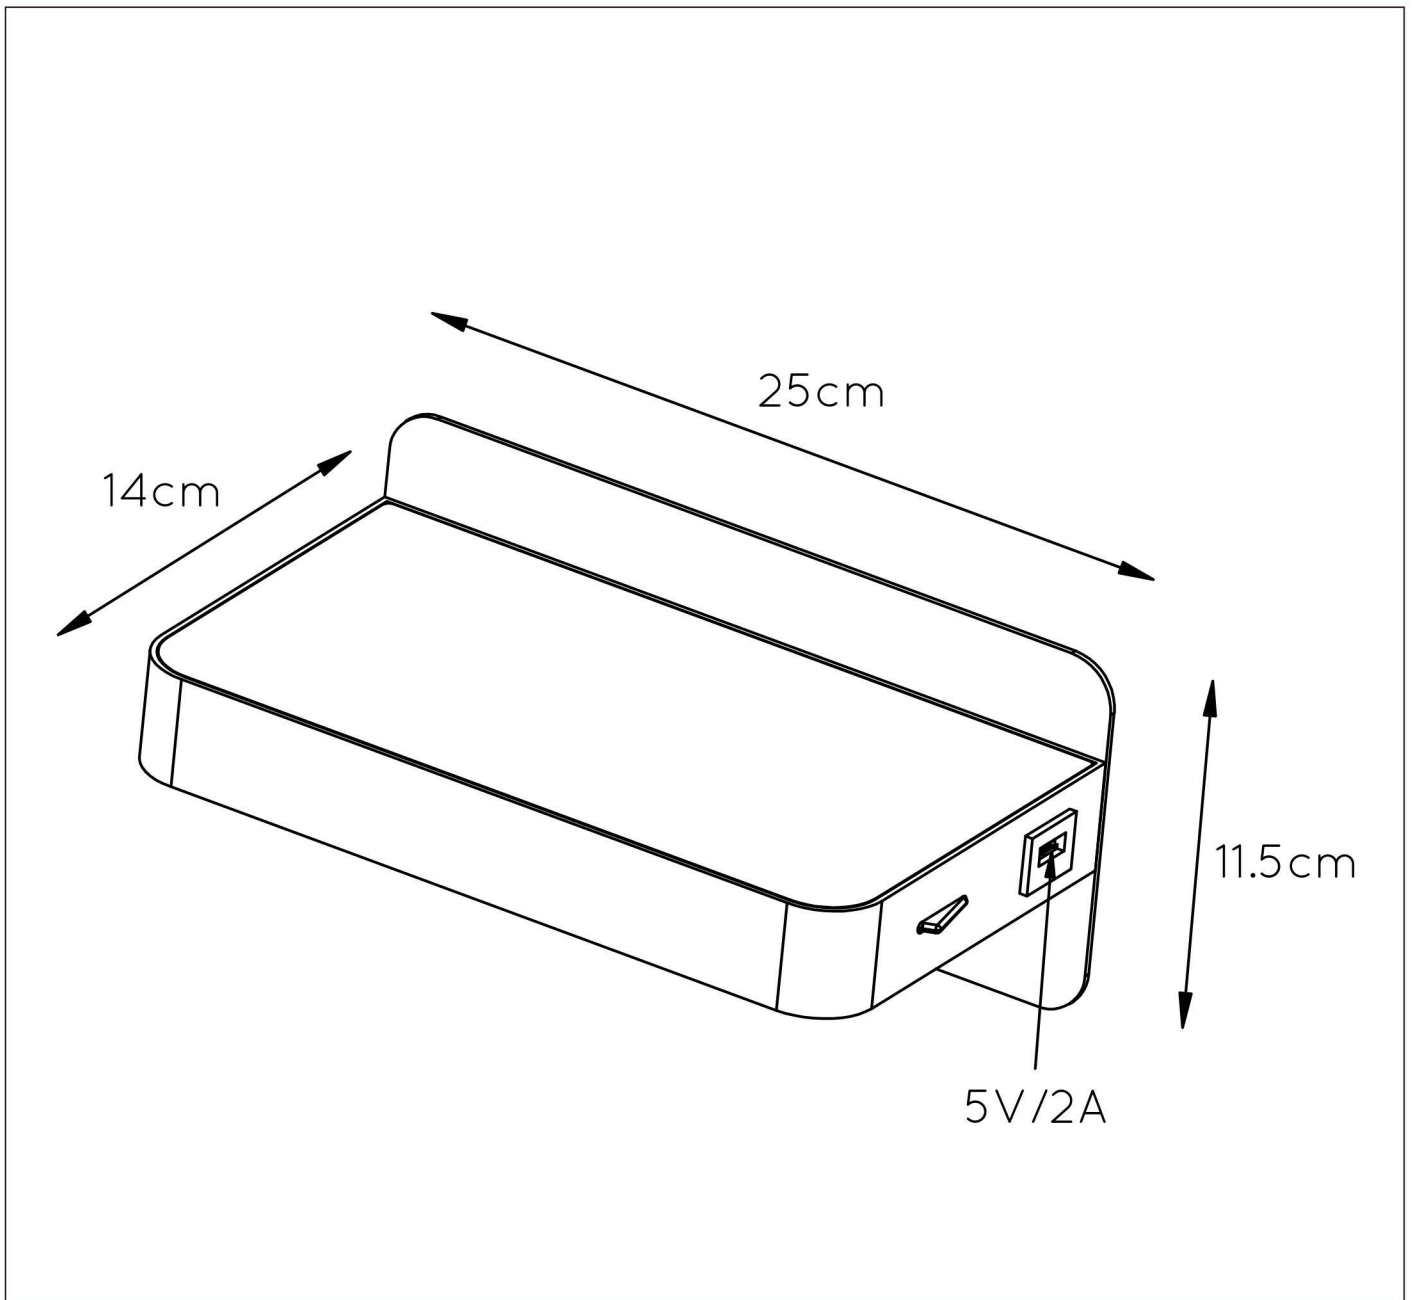

ATKIN

item number : 77280/05/30

EAN code : 5411212770820

item number : 77280/05/31

EAN code : 5411212770837

For more specifications, dimensions please visit

www.lucide.com