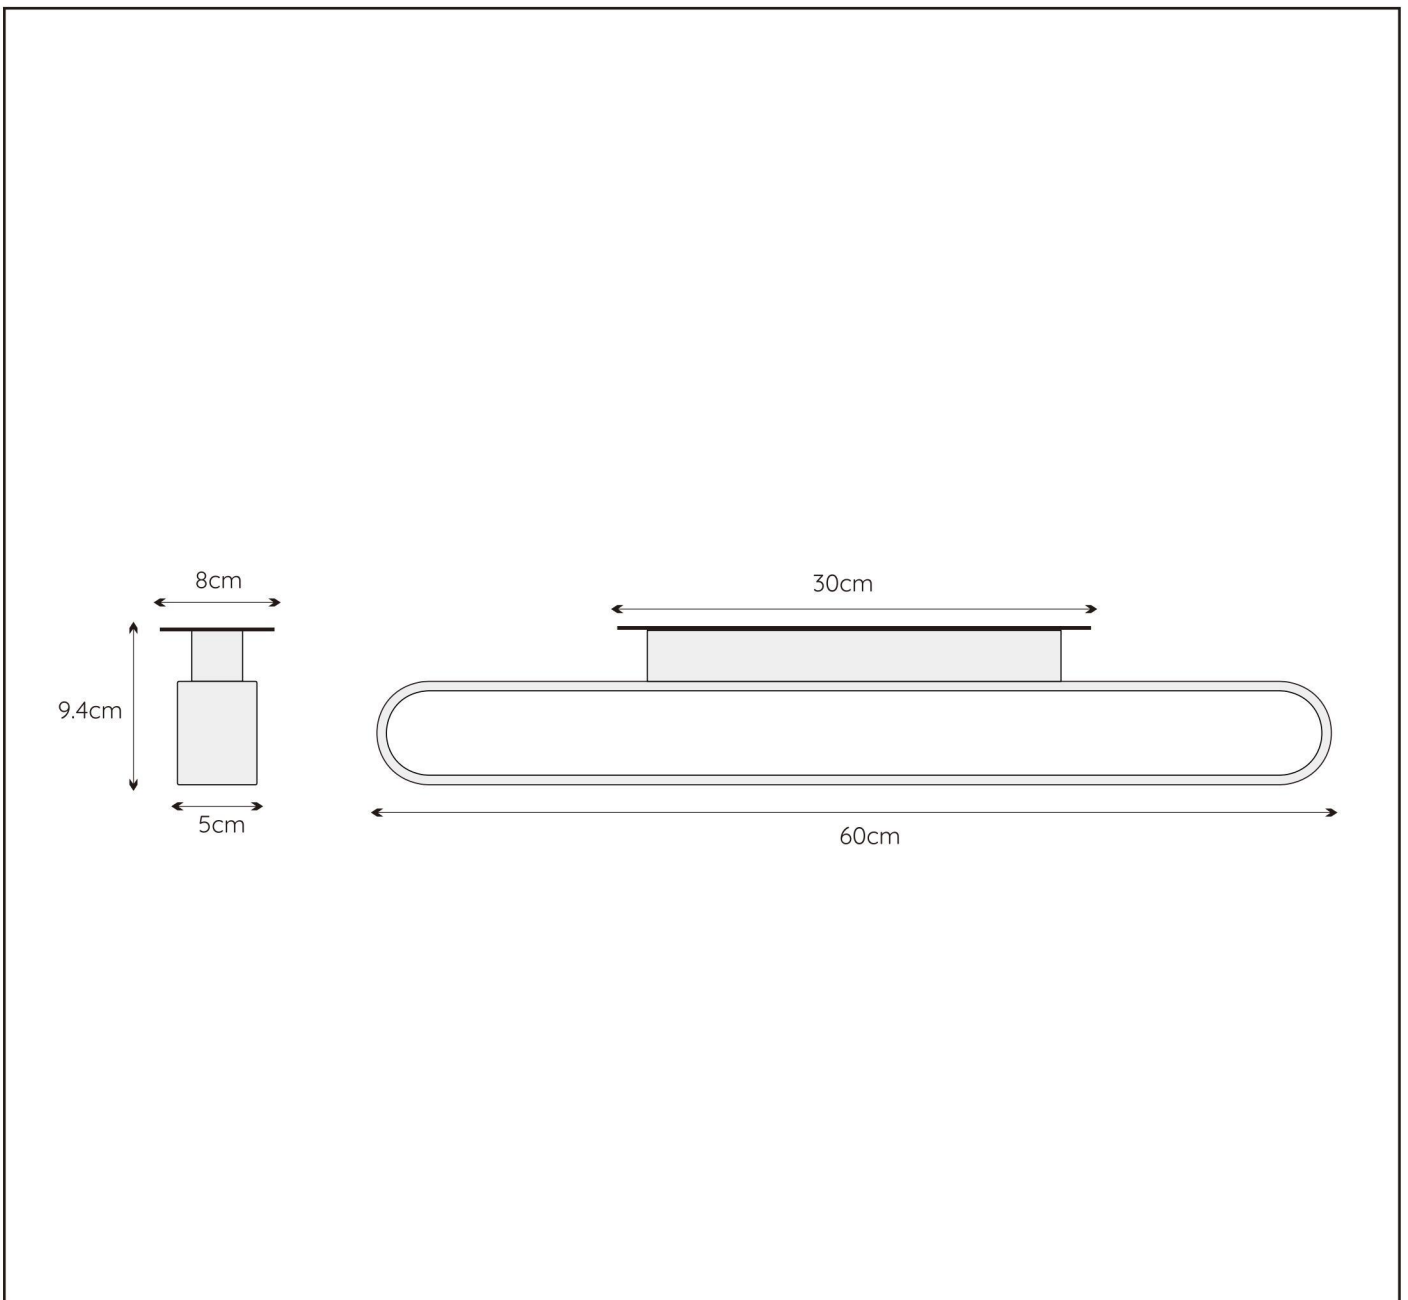

LUCIDE

TECHNICAL DRAWING & DIMENSIONS

# MADELON

Item number : 04209/12/30  
EAN code : 5 4112120 40466

For more specifications, dimensions please visit  
[www.lucide.com](http://www.lucide.com)