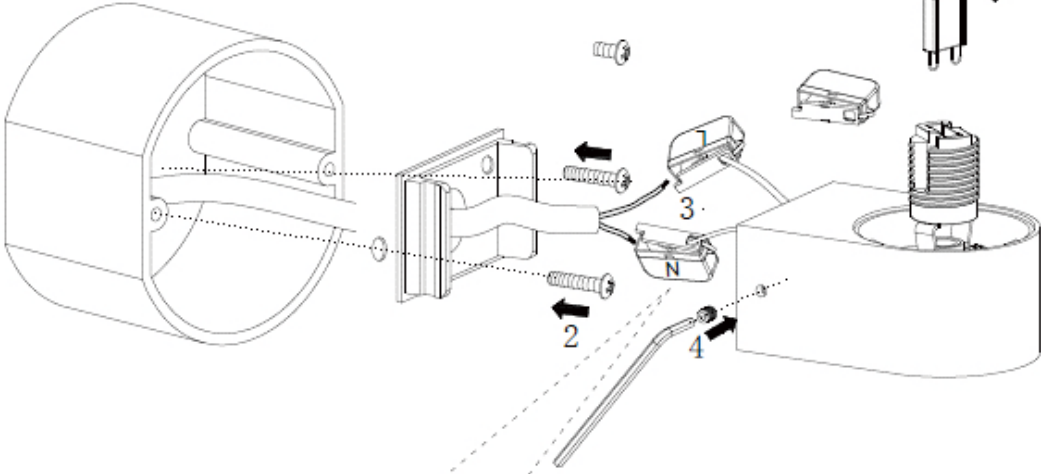

LUCIDE

JESSE

RECOMMENDED LUCIDE LIGHT SOURCE

49026/03/31
Light source dimmable : Yes
Light source incl. : No

General

Dimensions LxWxH : 8 cm x 8.1 cm x 18.5 cm
Height minimum : 16.4 cm
Height maximum : 18.5 cm
Dimensions shade LxWxH : Ø 5.5 cm x 13.5 cm
Main material : Zinc Alloy and Glass
Ceiling rose material : -
Color : Sand black and White jade
Style : Modern
Shape : cylinder
Weight : 0,55 kg
Warranty : 3 year warranty

Installation of items in bathroom:

Product specifications

Dimmable : No
Light direction : Around (Diffuse)
Adjustable in height : Not adjustable In Height (Before Installation)
Directional : Not Directional
Cable : No cable On Product
Cable length : - cm
Sensor : Without Sensor
Control : Light Switch Control
IP-Class : 44
Electric class : 2
Light source including ? : No
Lamp socket : G9
Light source number : 1
Power requirements : 220-240V~50Hz
Bulb tube & maximum wattage : G9 LED 33W

For more specifications of
this product please visit
www.lucide.com

JESSE

Item number : 04202/01/30

EAN code : 5 4112120 40404

Metal Plate as a part, you can install it when necessary.

Fitting wire colour	Connect to	Household circuit
Blue	Connect to	(Neutral- Blue or Black)
Brown	Connect to	(Live- Red or Brown or white)