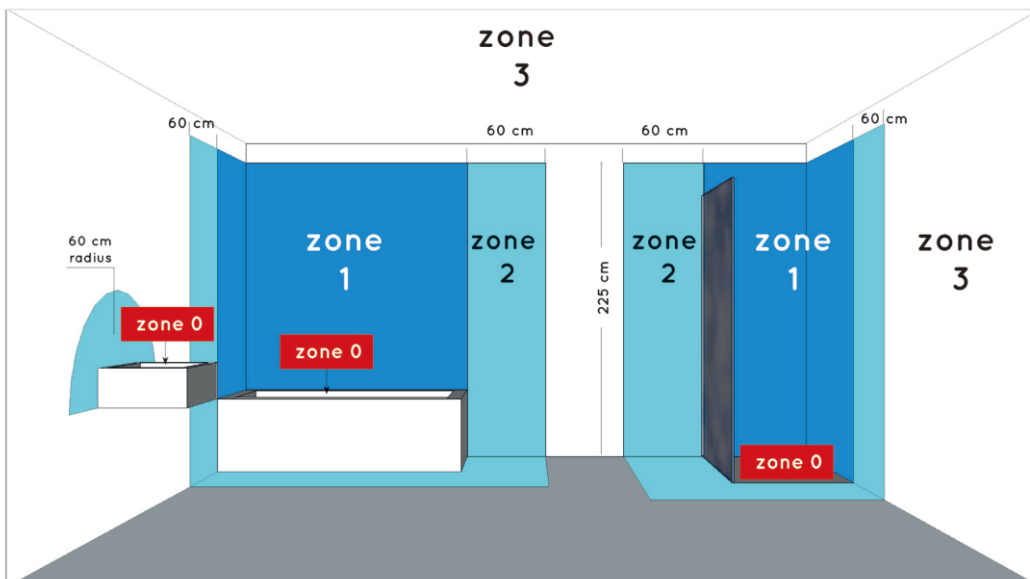

LUCIDE

JESSE

RECOMMENDED LUCIDE LIGHT SOURCE

49026/03/31
Light source dimmable : Yes
Light source incl. : No

General

Dimensions LxWxH : 8 cm x 8.1 cm x 18.5 cm
Height minimum : 16.4 cm
Height maximum : 18.5 cm
Dimensions shade LxWxH : Ø 5.5 cm x 13.5 cm
Main material : Zinc Alloy and Glass
Ceiling rose material : -
Color : Sand black and White jade
Style : Modern
Shape : cylinder
Weight : 0,55 kg
Warranty : 3 year warranty

Installation of items in bathroom:

Product specifications

Dimmable : No
Light direction : Around (Diffuse)
Adjustable in height : Not adjustable In Height (Before Installation)
Directional : Not Directional
Cable : No cable On Product
Cable length : - cm
Sensor : Without Sensor
Control : Light Switch Control
IP-Class : 44
Electric class : 2
Light source including ? : No
Lamp socket : G9
Light source number : 1
Power requirements : 220-240V~50Hz
Bulb tube & maximum wattage : G9 LED 33W

For more specifications of
this product please visit
www.lucide.com

JESSE

Item number : 04202/01/30

EAN code : 5 4112120 40404

Metal Plate as a part, you can install it when necessary.

Fitting wire colour	Connect to	Household circuit
Blue	Connect to	(Neutral- Blue or Black)
Brown	Connect to	(Live- Red or Brown or white)