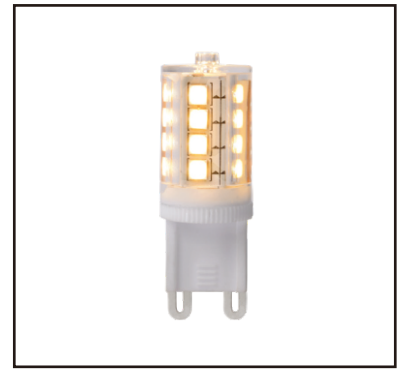

LUCIDE

JESSE

RECOMMENDED LUCIDE LIGHT SOURCE

49026/03/31
Light source dimmable : Yes
Light source incl. : No

General

Dimensions LxWxH : 8 cm x 8.1 cm x 18.5 cm
Height minimum : 16.4 cm
Height maximum : 18.5 cm
Dimensions shade LxWxH : Ø 5.5 cm x 13.5 cm
Main material : Zinc Alloy and Glass
Ceiling rose material : -
Color : Sand black and White jade
Style : Modern
Shape : cylinder
Weight : 0,55 kg
Warranty : 3 year warranty

Installation of items in bathroom:

Product specifications

Dimmable : No
Light direction : Around (Diffuse)
Adjustable in height : Not adjustable In Height (Before Installation)
Directional : Not Directional
Cable : No cable On Product
Cable length : - cm
Sensor : Without Sensor
Control : Light Switch Control
IP-Class : 44
Electric class : 2
Light source including ? : No
Lamp socket : G9
Light source number : 1
Power requirements : 220-240V~50Hz
Bulb tube & maximum wattage : G9 LED 33W

For more specifications of
this product please visit
www.lucide.com

JESSE

Item number : 04202/01/30

EAN code : 5 4112120 40404

Metal Plate as a part, you can install it when necessary.

Fitting wire colour	Connect to	Household circuit
Blue	Connect to	(Neutral- Blue or Black)
Brown	Connect to	(Live- Red or Brown or white)