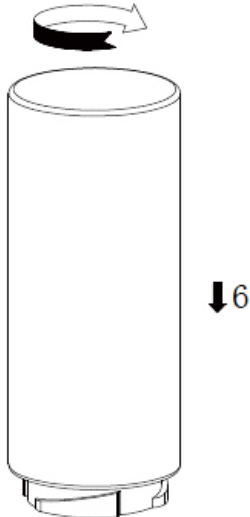

LUCIDE

JESSE

RECOMMENDED LUCIDE LIGHT SOURCE

49026/03/31
Light source dimmable : Yes
Light source incl. : No

General

Dimensions LxWxH : 8 cm x 8.1 cm x 18.5 cm
Height minimum : 16.4 cm
Height maximum : 18.5 cm
Dimensions shade LxWxH : Ø 5.5 cm x 13.5 cm
Main material : Zinc Alloy and Glass
Ceiling rose material : -
Color : Sand black and White jade
Style : Modern
Shape : cylinder
Weight : 0,55 kg
Warranty : 3 year warranty

Installation of items in bathroom:

Product specifications

Dimmable : No
Light direction : Around (Diffuse)
Adjustable in height : Not adjustable In Height (Before Installation)
Directional : Not Directional
Cable : No cable On Product
Cable length : - cm
Sensor : Without Sensor
Control : Light Switch Control
IP-Class : 44
Electric class : 2
Light source including ? : No
Lamp socket : G9
Light source number : 1
Power requirements : 220-240V~50Hz
Bulb tube & maximum wattage : G9 LED 33W

For more specifications of
this product please visit
www.lucide.com

JESSE

Item number : 04202/01/30

EAN code : 5 4112120 40404

Metal Plate as a part, you can install it when necessary.

Fitting wire colour	Connect to	Household circuit
Blue	Connect to	(Neutral- Blue or Black)
Brown	Connect to	(Live- Red or Brown or white)