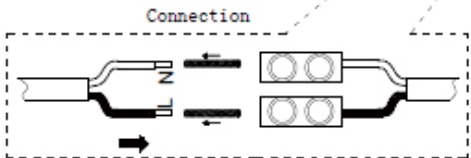

LUCIDE

JESSE

RECOMMENDED LUCIDE LIGHT SOURCE

49026/03/31
Light source dimmable : Yes
Light source incl. : No

General

Dimensions LxWxH : 8 cm x 8.1 cm x 18.5 cm
Height minimum : 16.4 cm
Height maximum : 18.5 cm
Dimensions shade LxWxH : Ø 5.5 cm x 13.5 cm
Main material : Zinc Alloy and Glass
Ceiling rose material : -
Color : Sand black and White jade
Style : Modern
Shape : cylinder
Weight : 0,55 kg
Warranty : 3 year warranty

Installation of items in bathroom:

Product specifications

Dimmable : No
Light direction : Around (Diffuse)
Adjustable in height : Not adjustable In Height (Before Installation)
Directional : Not Directional
Cable : No cable On Product
Cable length : - cm
Sensor : Without Sensor
Control : Light Switch Control
IP-Class : 44
Electric class : 2
Light source including ? : No
Lamp socket : G9
Light source number : 1
Power requirements : 220-240V~50Hz
Bulb tube & maximum wattage : G9 LED 33W

For more specifications of
this product please visit
www.lucide.com

JESSE

Item number : 04202/01/30

EAN code : 5 4112120 40404

Metal Plate as a part, you can install it when necessary.

Fitting wire colour	Connect to	Household circuit
Blue	Connect to	(Neutral- Blue or Black)
Brown	Connect to	(Live- Red or Brown or white)