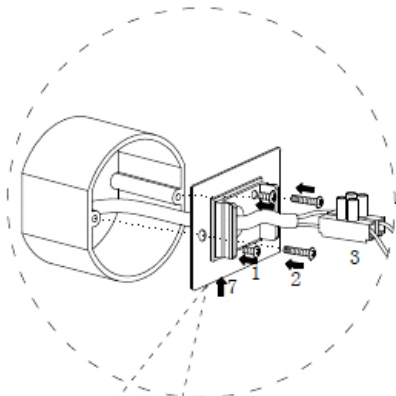

LUCIDE

JESSE

RECOMMENDED LUCIDE LIGHT SOURCE

49026/03/31
Light source dimmable : Yes
Light source incl. : No

General

Dimensions LxWxH : 8 cm x 8.1 cm x 18.5 cm
Height minimum : 16.4 cm
Height maximum : 18.5 cm
Dimensions shade LxWxH : Ø 5.5 cm x 13.5 cm
Main material : Zinc Alloy and Glass
Ceiling rose material : -
Color : Sand black and White jade
Style : Modern
Shape : cylinder
Weight : 0,55 kg
Warranty : 3 year warranty

Installation of items in bathroom:

Product specifications

Dimmable : No
Light direction : Around (Diffuse)
Adjustable in height : Not adjustable In Height (Before Installation)
Directional : Not Directional
Cable : No cable On Product
Cable length : - cm
Sensor : Without Sensor
Control : Light Switch Control
IP-Class : 44
Electric class : 2
Light source including ? : No
Lamp socket : G9
Light source number : 1
Power requirements : 220-240V~50Hz
Bulb tube & maximum wattage : G9 LED 33W

For more specifications of
this product please visit
www.lucide.com

JESSE

Item number : 04202/01/30

EAN code : 5 4112120 40404

Metal Plate as a part, you can install it when necessary.

Fitting wire colour	Connect to	Household circuit
Blue	Connect to	(Neutral- Blue or Black)
Brown	Connect to	(Live- Red or Brown or white)