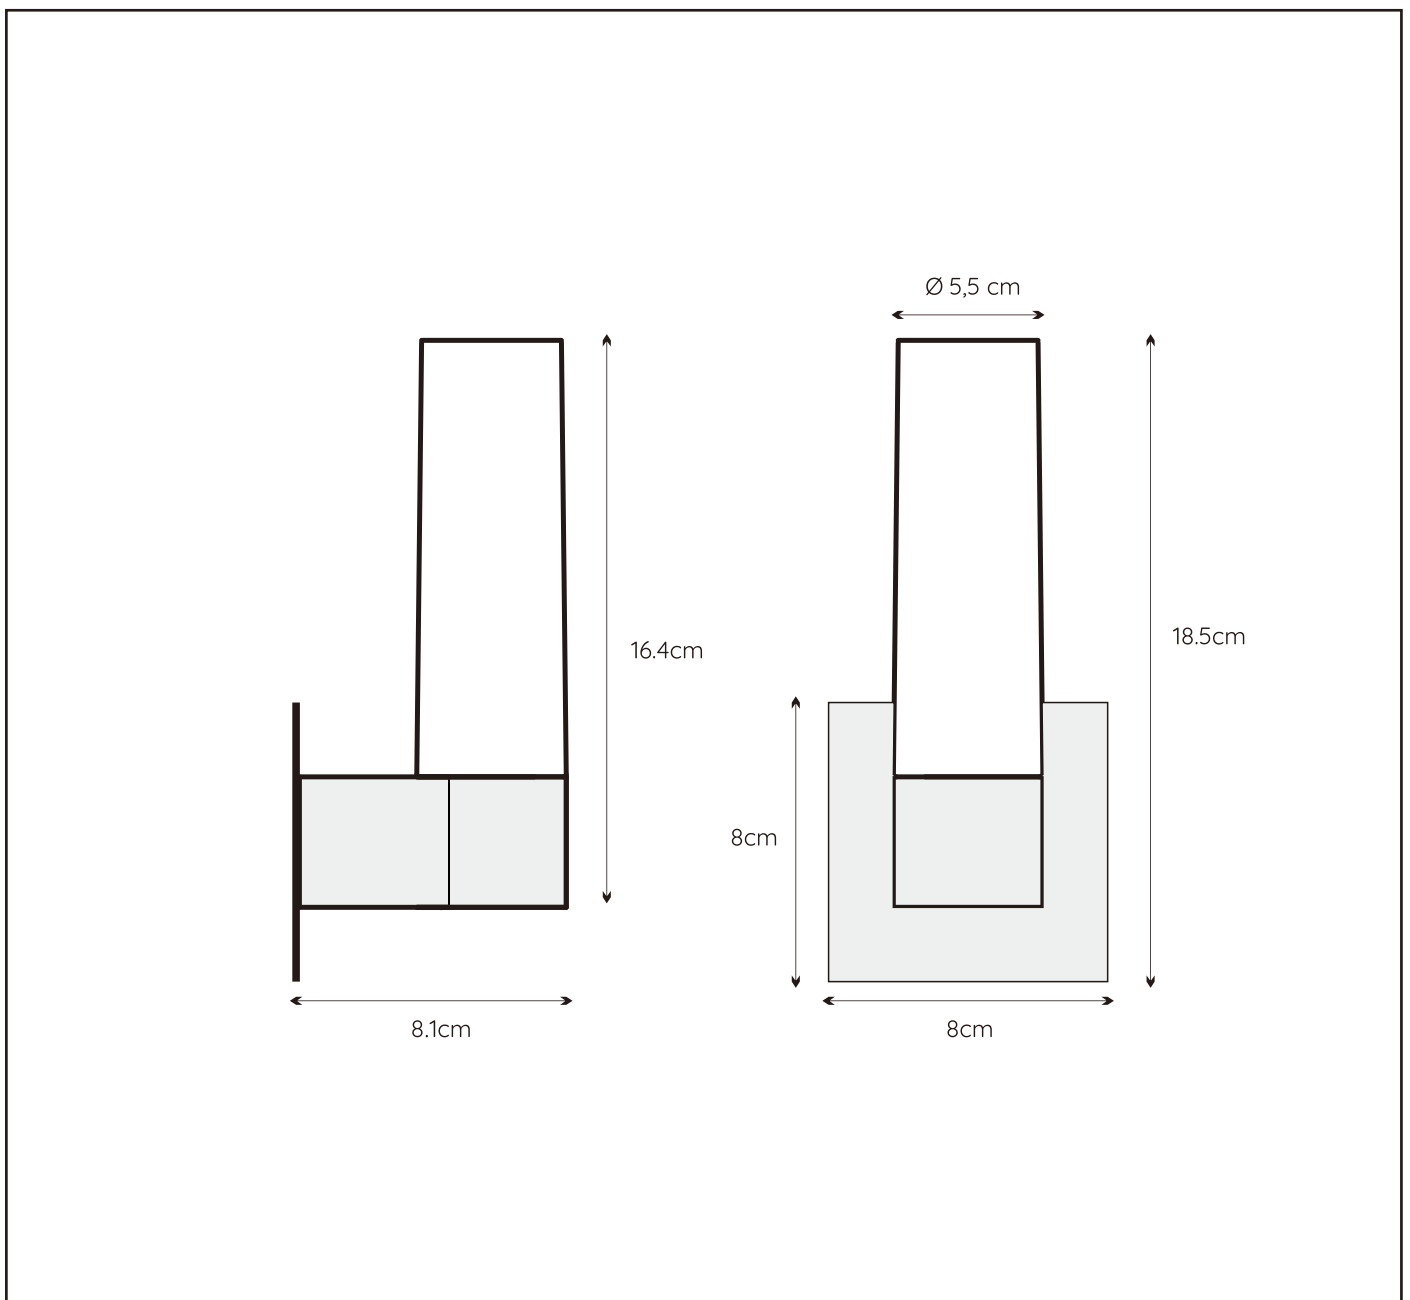

LUCIDE

JESSE

RECOMMENDED LUCIDE LIGHT SOURCE

49026/03/31
Light source dimmable : Yes
Light source incl. : No

General

Dimensions LxWxH : 8 cm x 8.1 cm x 18.5 cm
Height minimum : 16.4 cm
Height maximum : 18.5 cm
Dimensions shade LxWxH : Ø 5.5 cm x 13.5 cm
Main material : Zinc Alloy and Glass
Ceiling rose material : -
Color : Sand black and White jade
Style : Modern
Shape : cylinder
Weight : 0,55 kg
Warranty : 3 year warranty

Installation of items in bathroom:

Product specifications

Dimmable : No
Light direction : Around (Diffuse)
Adjustable in height : Not adjustable In Height (Before Installation)
Directional : Not Directional
Cable : No cable On Product
Cable length : - cm
Sensor : Without Sensor
Control : Light Switch Control
IP-Class : 44
Electric class : 2
Light source including ? : No
Lamp socket : G9
Light source number : 1
Power requirements : 220-240V~50Hz
Bulb tube & maximum wattage : G9 LED 33W

For more specifications of
this product please visit
www.lucide.com

JESSE

Item number : 04202/01/30

EAN code : 5 4112120 40404

Metal Plate as a part, you can install it when necessary.

Fitting wire colour	Connect to	Household circuit
Blue	Connect to	(Neutral- Blue or Black)
Brown	Connect to	(Live- Red or Brown or white)