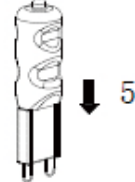

LUCIDE

JESSE

RECOMMENDED LUCIDE LIGHT SOURCE

49026/03/31
Light source dimmable : Yes
Light source incl. : No

General

Dimensions LxWxH : 8 cm x 8.1 cm x 18.5 cm
Height minimum : 16.4 cm
Height maximum : 18.5 cm
Dimensions shade LxWxH : Ø 5.5 cm x 13.5 cm
Main material : Zinc Alloy and Glass
Ceiling rose material : -
Color : Sand black and White jade
Style : Modern
Shape : cylinder
Weight : 0,55 kg
Warranty : 3 year warranty

Installation of items in bathroom:

Product specifications

Dimmable : No
Light direction : Around (Diffuse)
Adjustable in height : Not adjustable In Height (Before Installation)
Directional : Not Directional
Cable : No cable On Product
Cable length : - cm
Sensor : Without Sensor
Control : Light Switch Control
IP-Class : 44
Electric class : 2
Light source including ? : No
Lamp socket : G9
Light source number : 1
Power requirements : 220-240V~50Hz
Bulb tube & maximum wattage : G9 LED 33W

For more specifications of
this product please visit
www.lucide.com

JESSE

Item number : 04202/01/30

EAN code : 5 4112120 40404

Metal Plate as a part, you can install it when necessary.

Fitting wire colour	Connect to	Household circuit
Blue	Connect to	(Neutral- Blue or Black)
Brown	Connect to	(Live- Red or Brown or white)