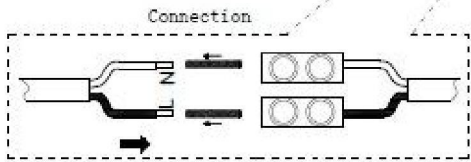

Metal Plate as a part, you can install it when necessary.

Fitting wire colour	Connect to	Household circuit
Blue	Connect to	(Neutral- Blue or Black)
Brown	Connect to	(Live- Red or Brown or white)