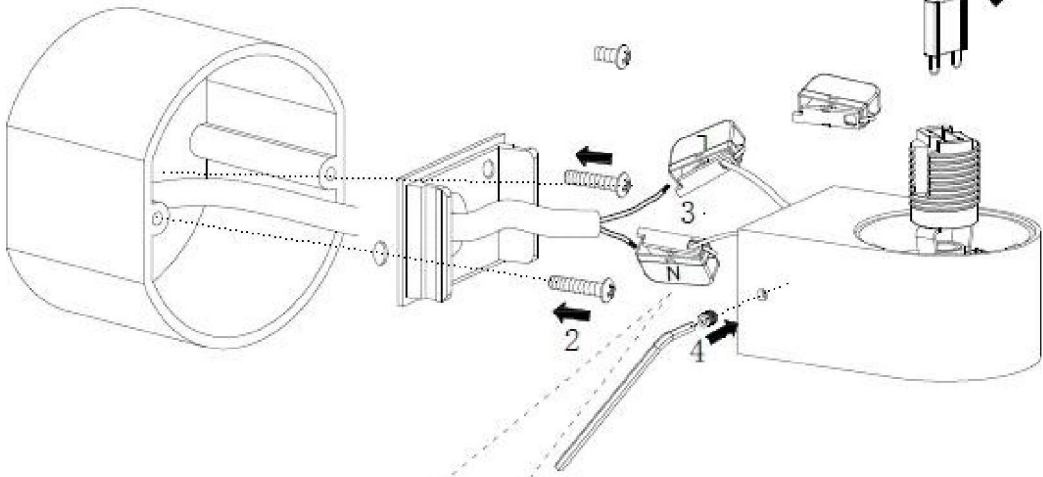

Metal Plate as a part, you can install it when necessary.

Fitting wire colour	Connect to	Household circuit
Blue	Connect to	(Neutral- Blue or Black)
Brown	Connect to	(Live- Red or Brown or white)