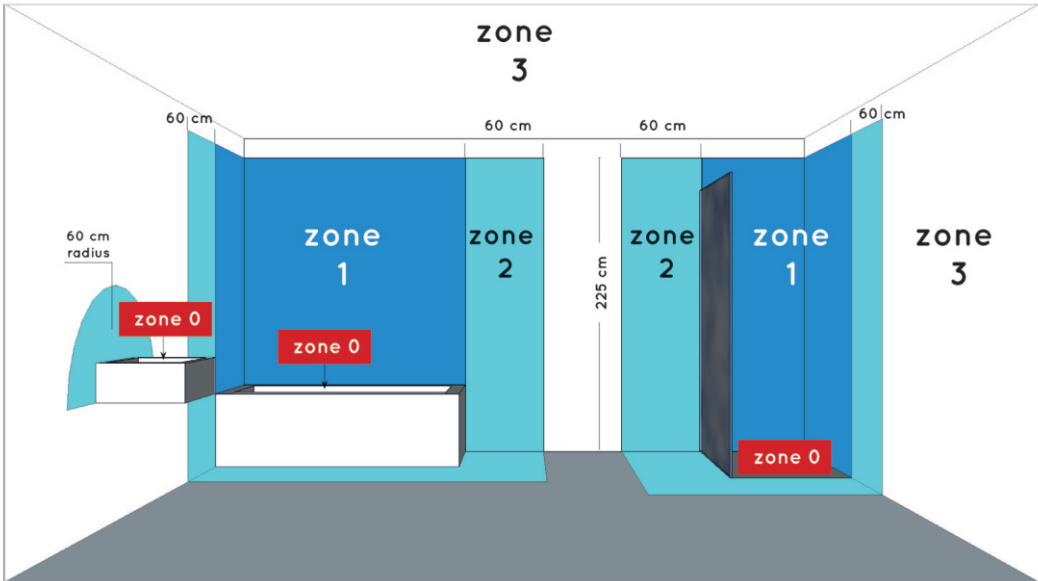

IP classifications	zone 0	zone 1 minimum	zone 2 minimum	zone 3 minimum

For more specifications of this product please visit www.lucide.com