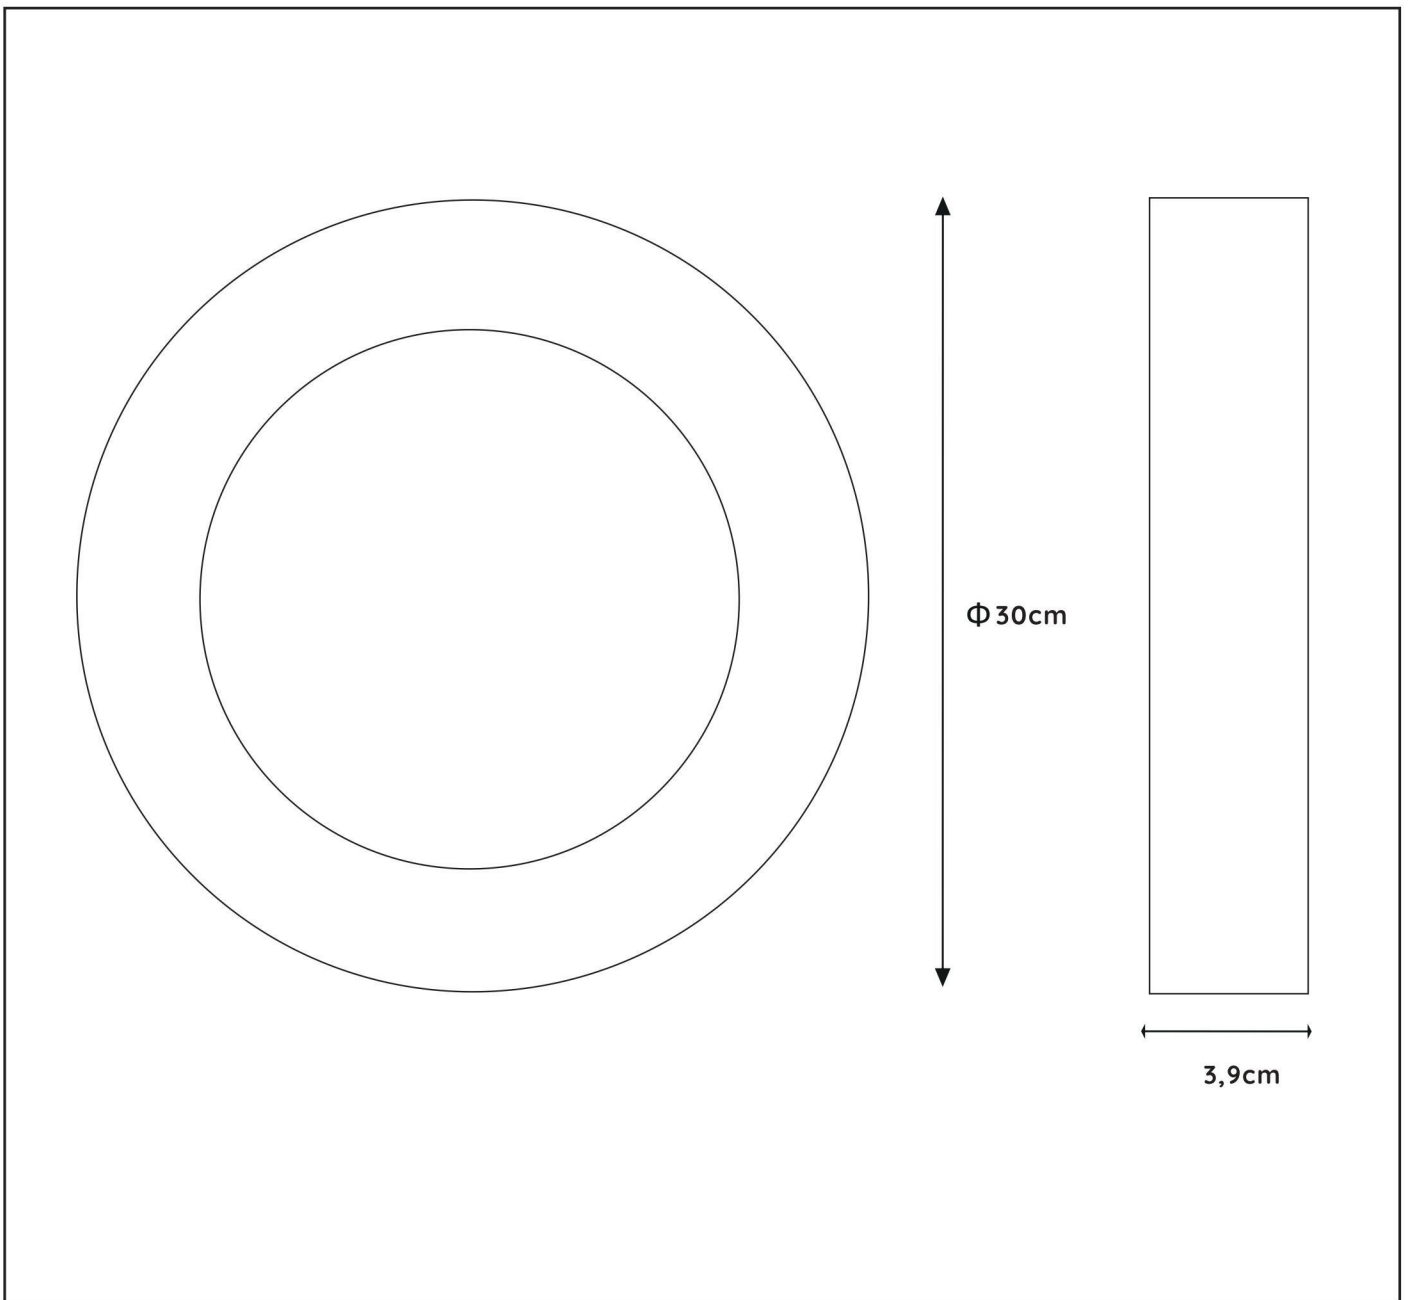

BRICE LED

Item number :28116/30/30

EAN code :5411212902023

Item number :28116/30/31

EAN code :5411212218319

For more specifications, dimensions please visit

www.lucide.com