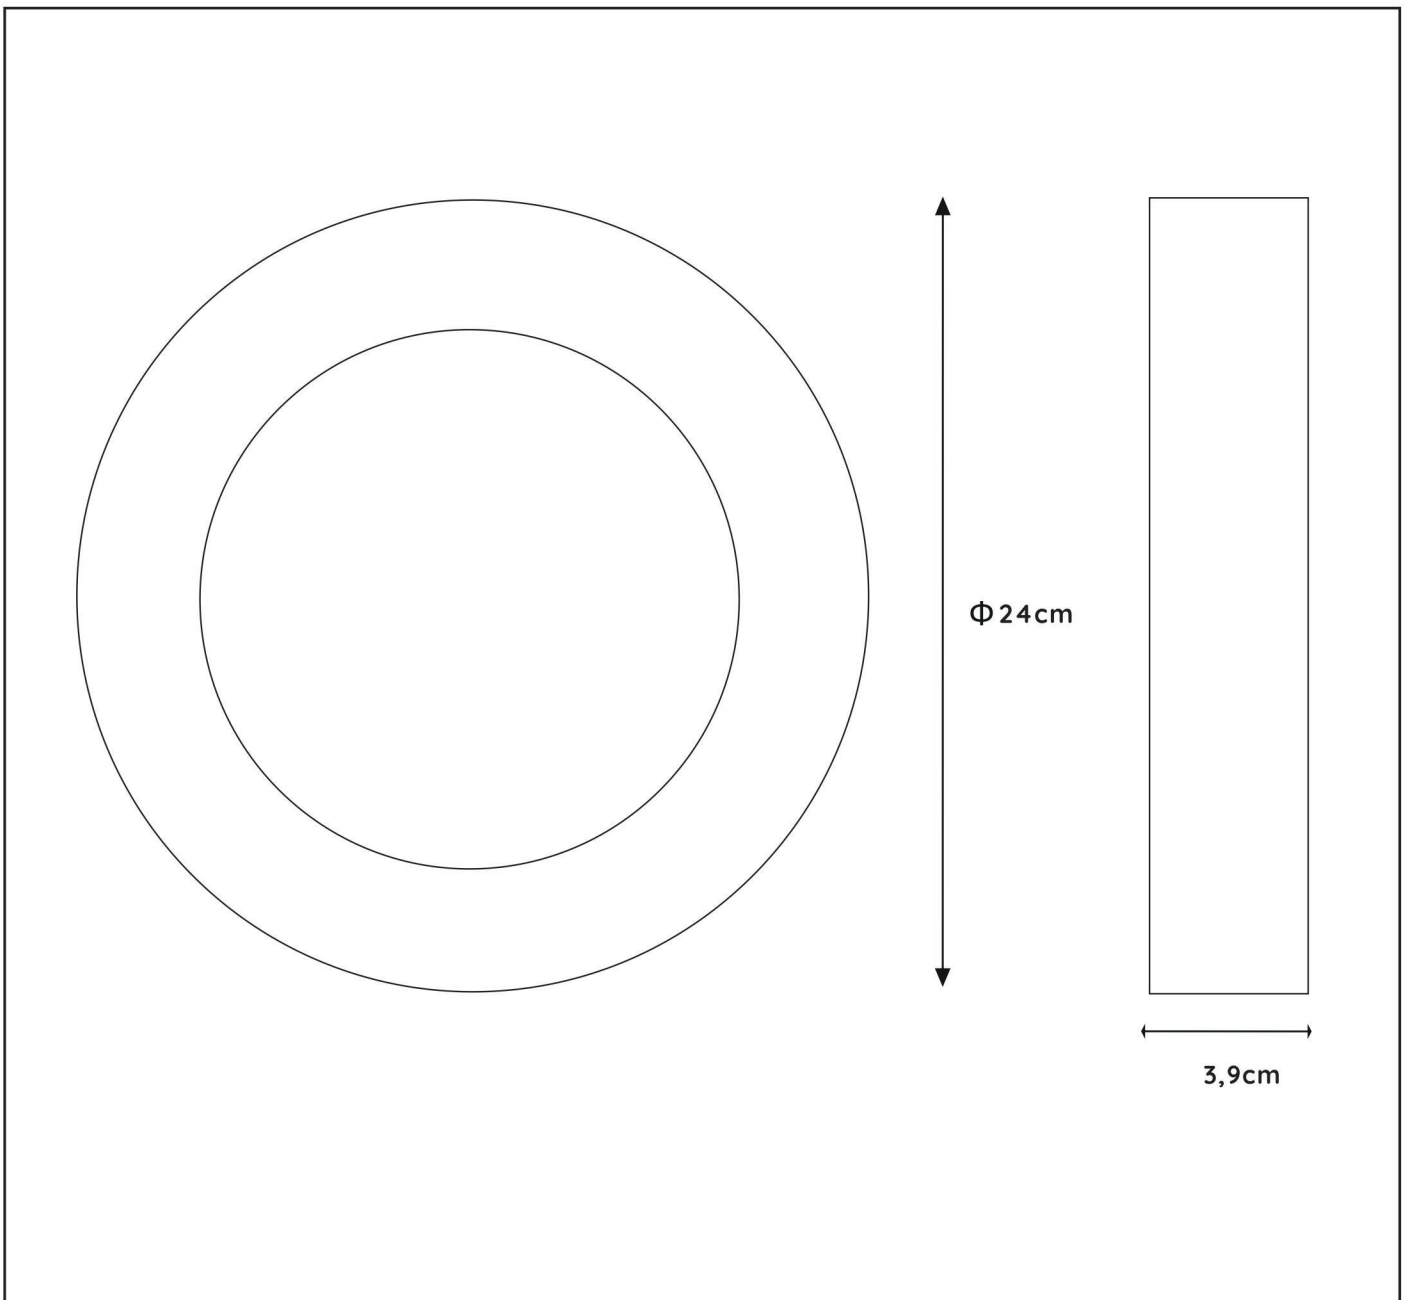

BRICE LED

Item number :28116/24/30

EAN code :5411212281227

Item number :28116/24/31

EAN code :5411212281302

For more specifications, dimensions please visit

www.lucide.com