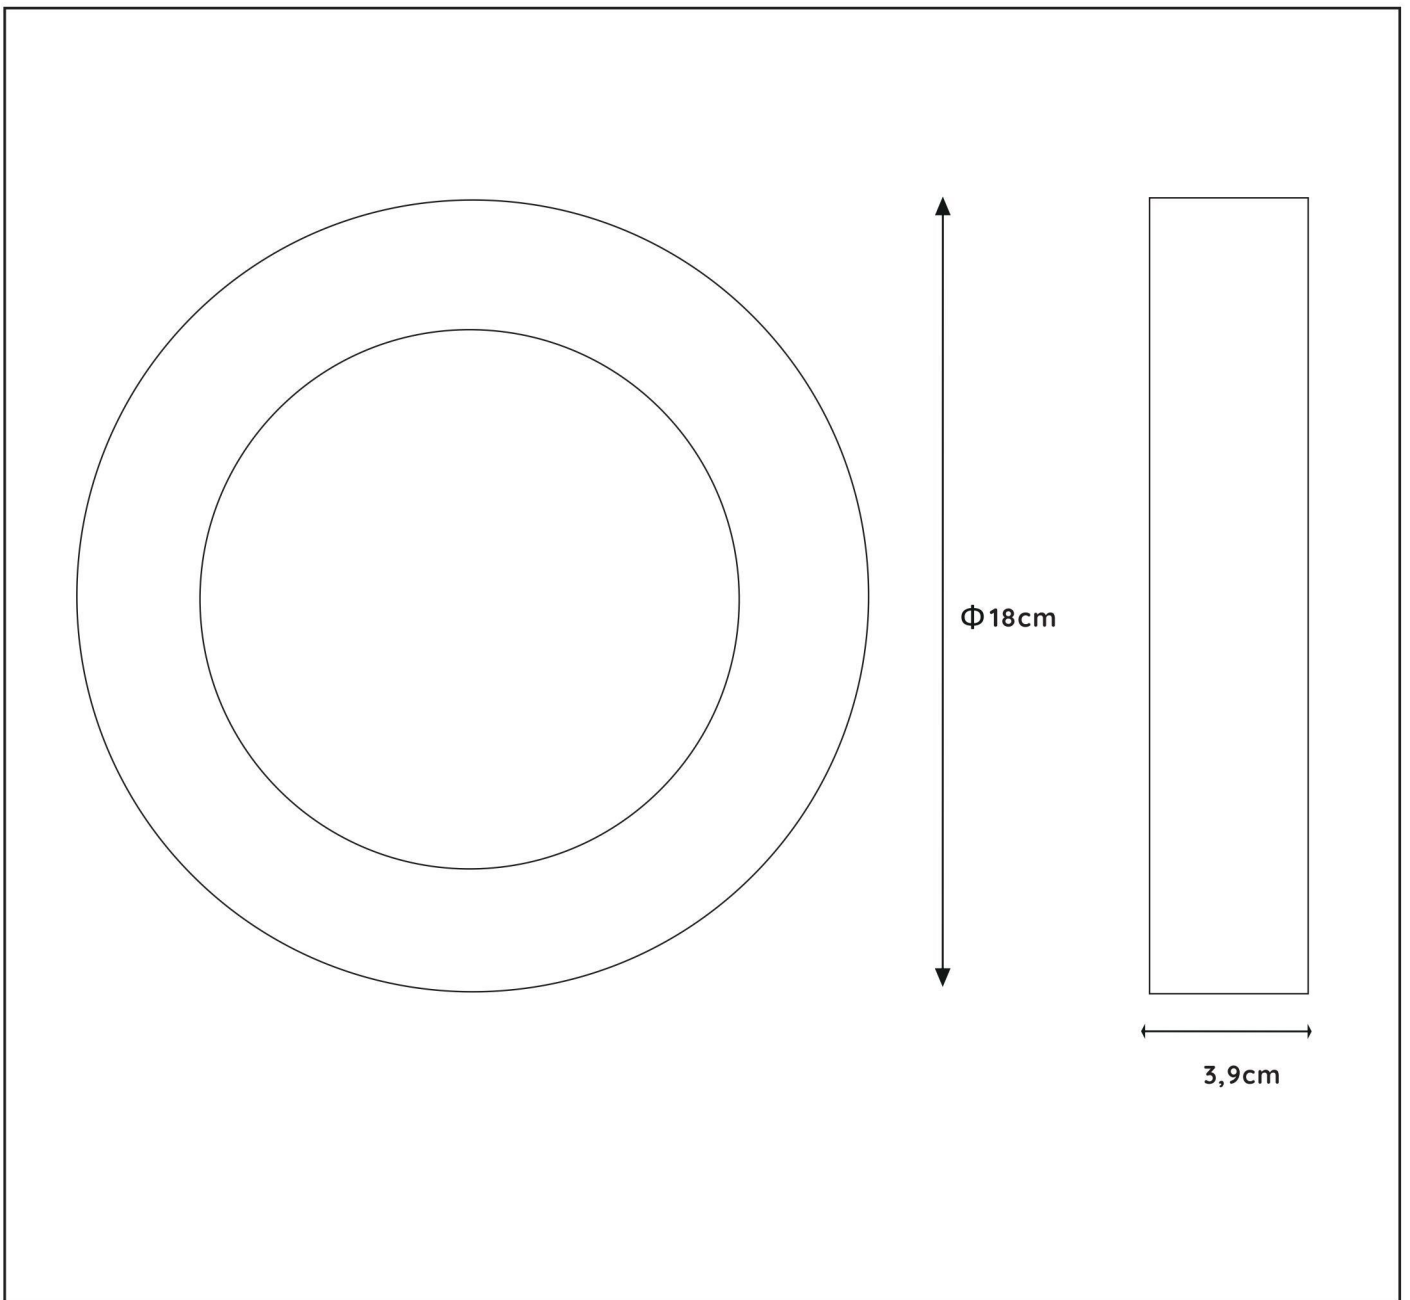

BRICE LED

Item number :28116/18/30

EAN code :5411212281210

Item number :28116/18/31

EAN code :5411212281296

For more specifications, dimensions please visit

www.lucide.com