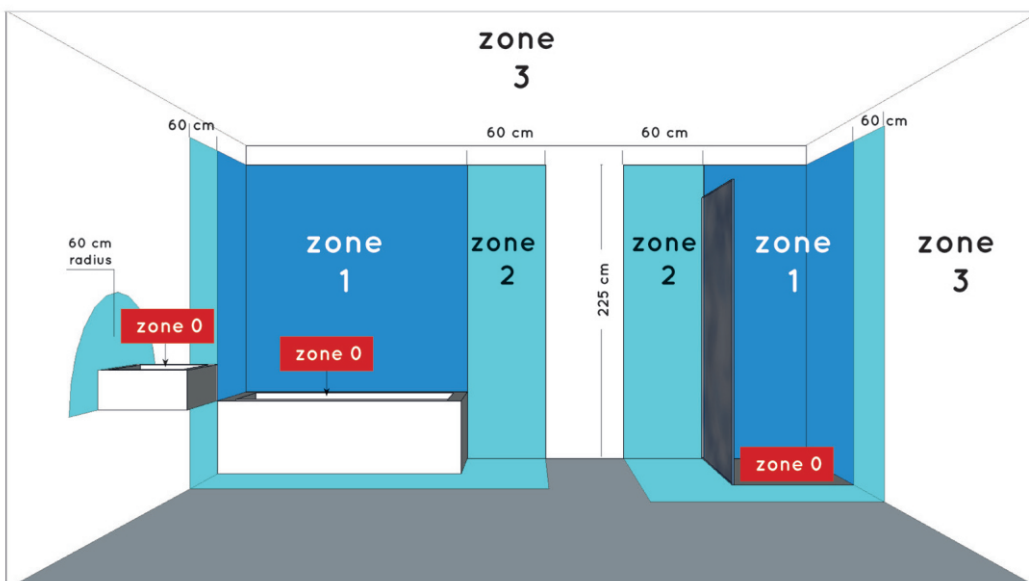

Installation of items in bathroom:

Product specifications

Dimmable : Yes

Light direction : Around(diffuser)

Adjustable in height : Not adjustable In Height
(Before Installation)

Directional : 110°

Cable : No cable On Product

Cable length : - cm

Sensor : Without Sensor

Control : Light Switch Control

IP-Class : 44

Electric class : 2

Light source including ?: Yes

Lamp socket : No

Light source number : 36

Power requirements : 220-240V~50Hz

Bulb type & maximum wattage : SMD 4014 LED 8W