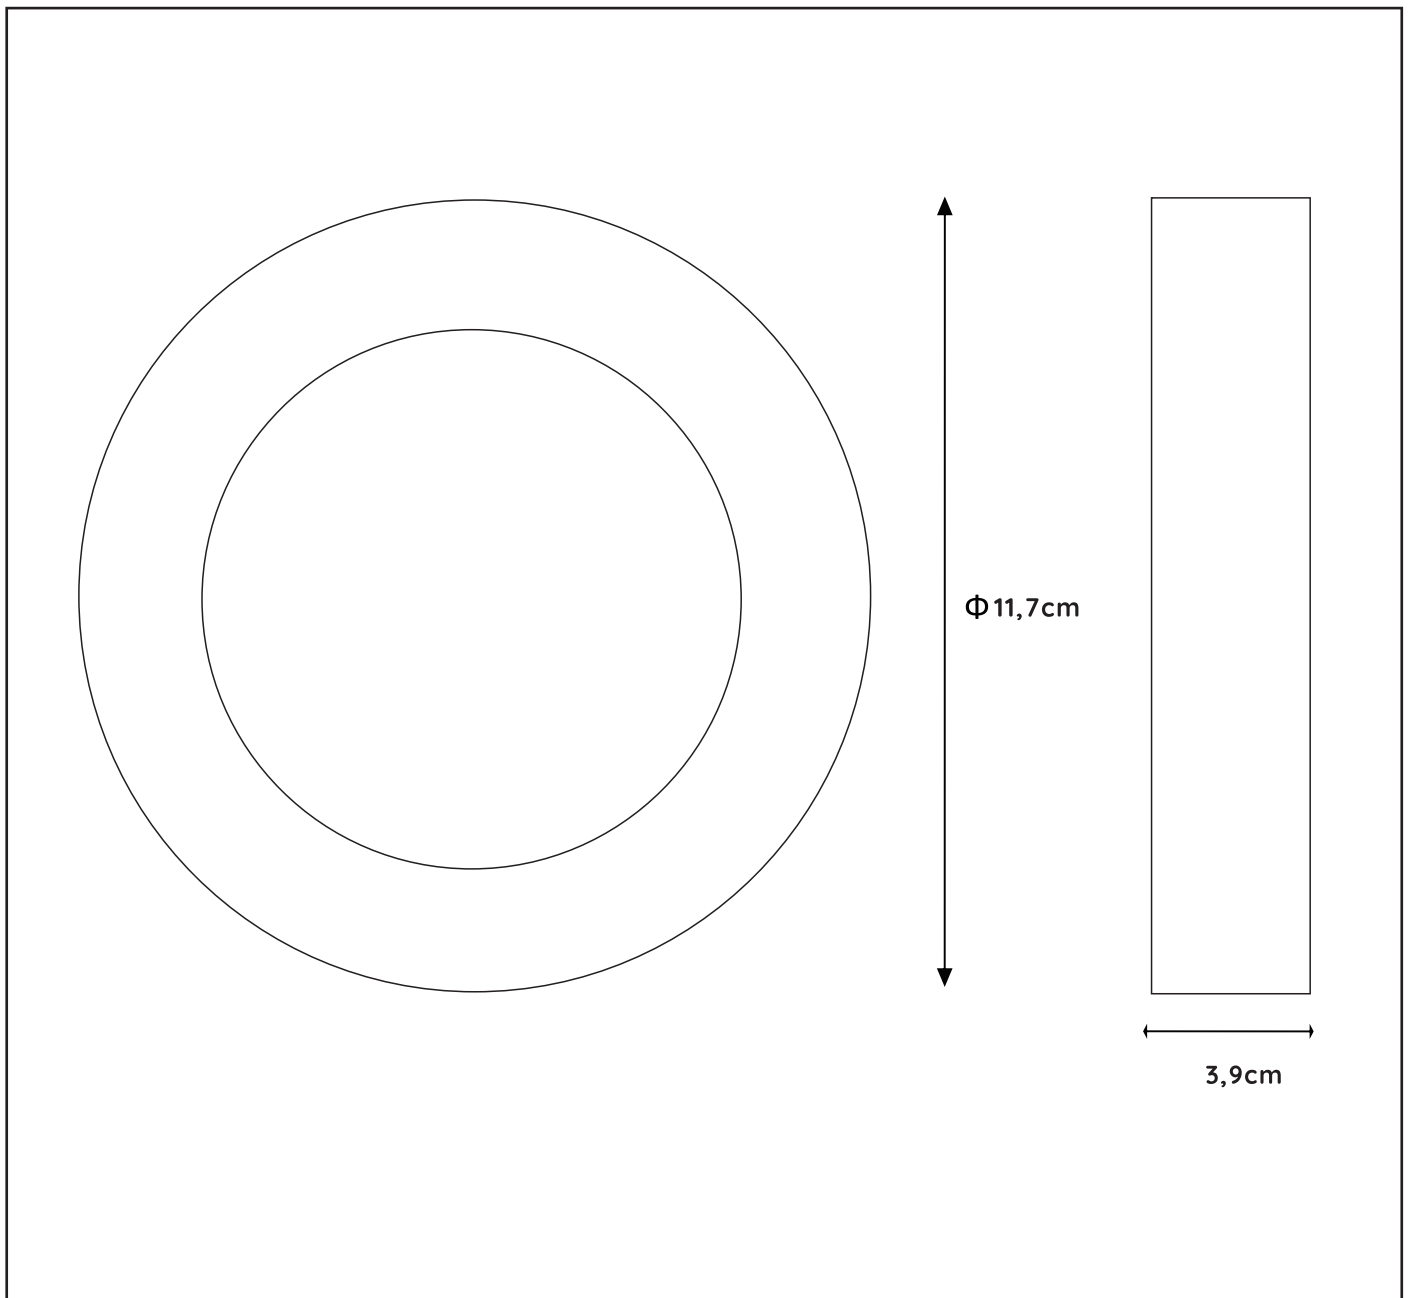

BRICE LED

Item number :28116/11/30

EAN code :5411212281203

Item number :28116/11/31

EAN code :5411212281289

For more specifications, dimensions please visit

www.lucide.com