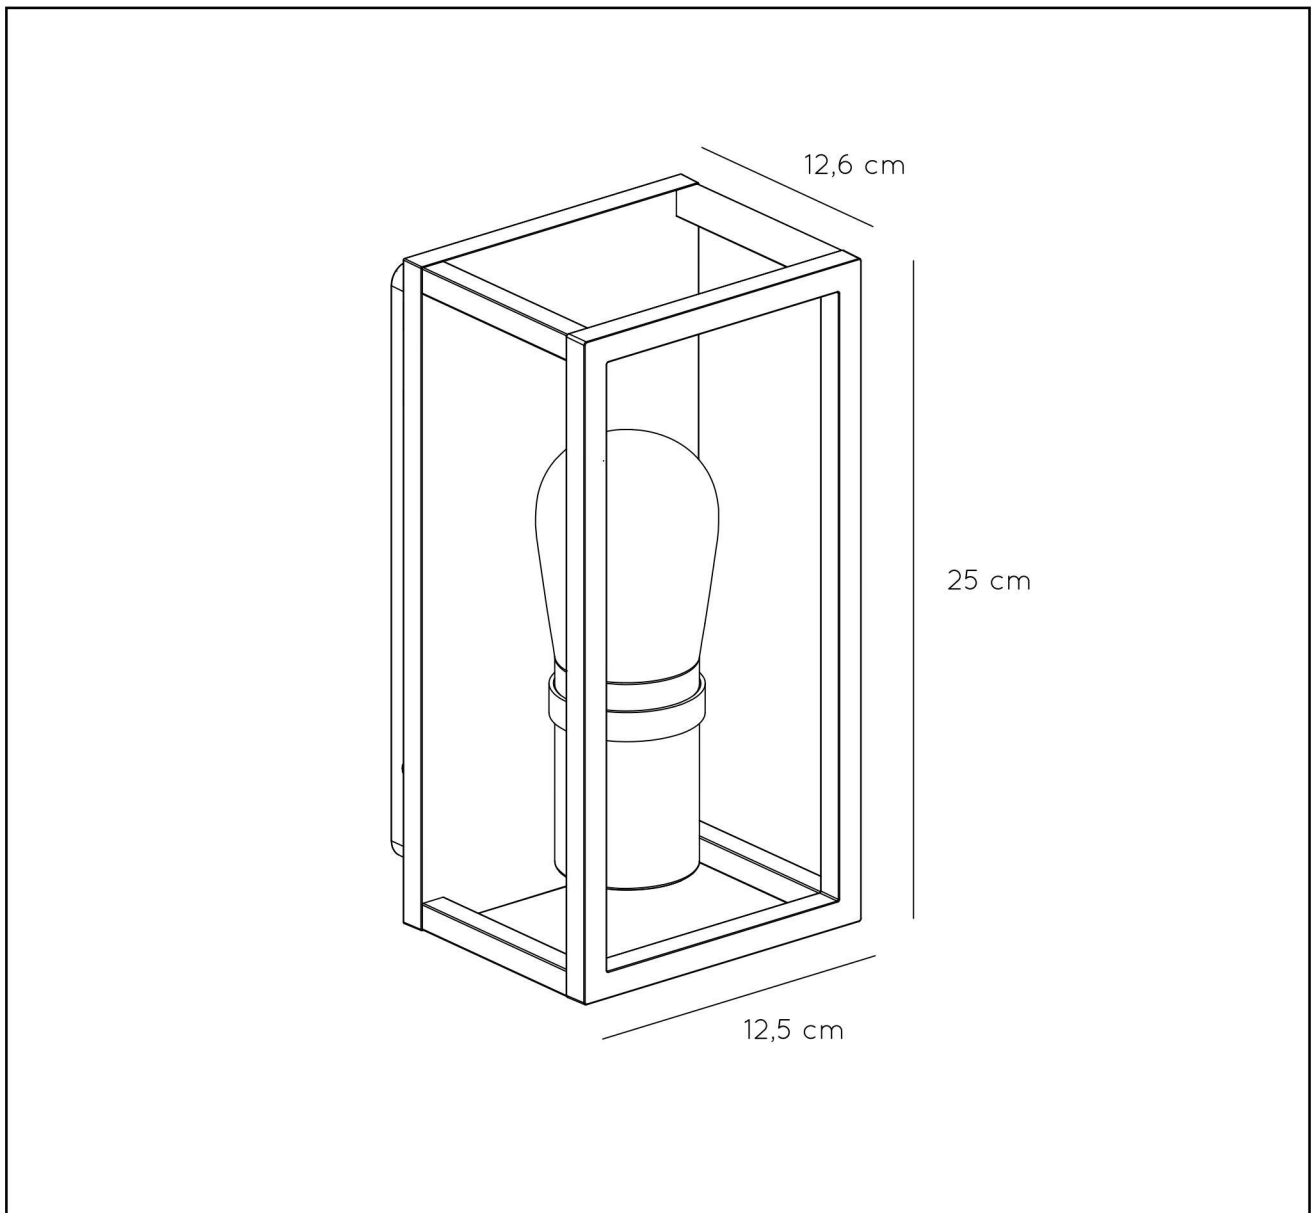

# CARLYN

Item number : 27200/01/30  
EAN code : 5411212271723

Item number : 27200/01/31  
EAN code : 5411212271730

For more specifications, dimensions please visit  
[www.lucide.com](http://www.lucide.com)