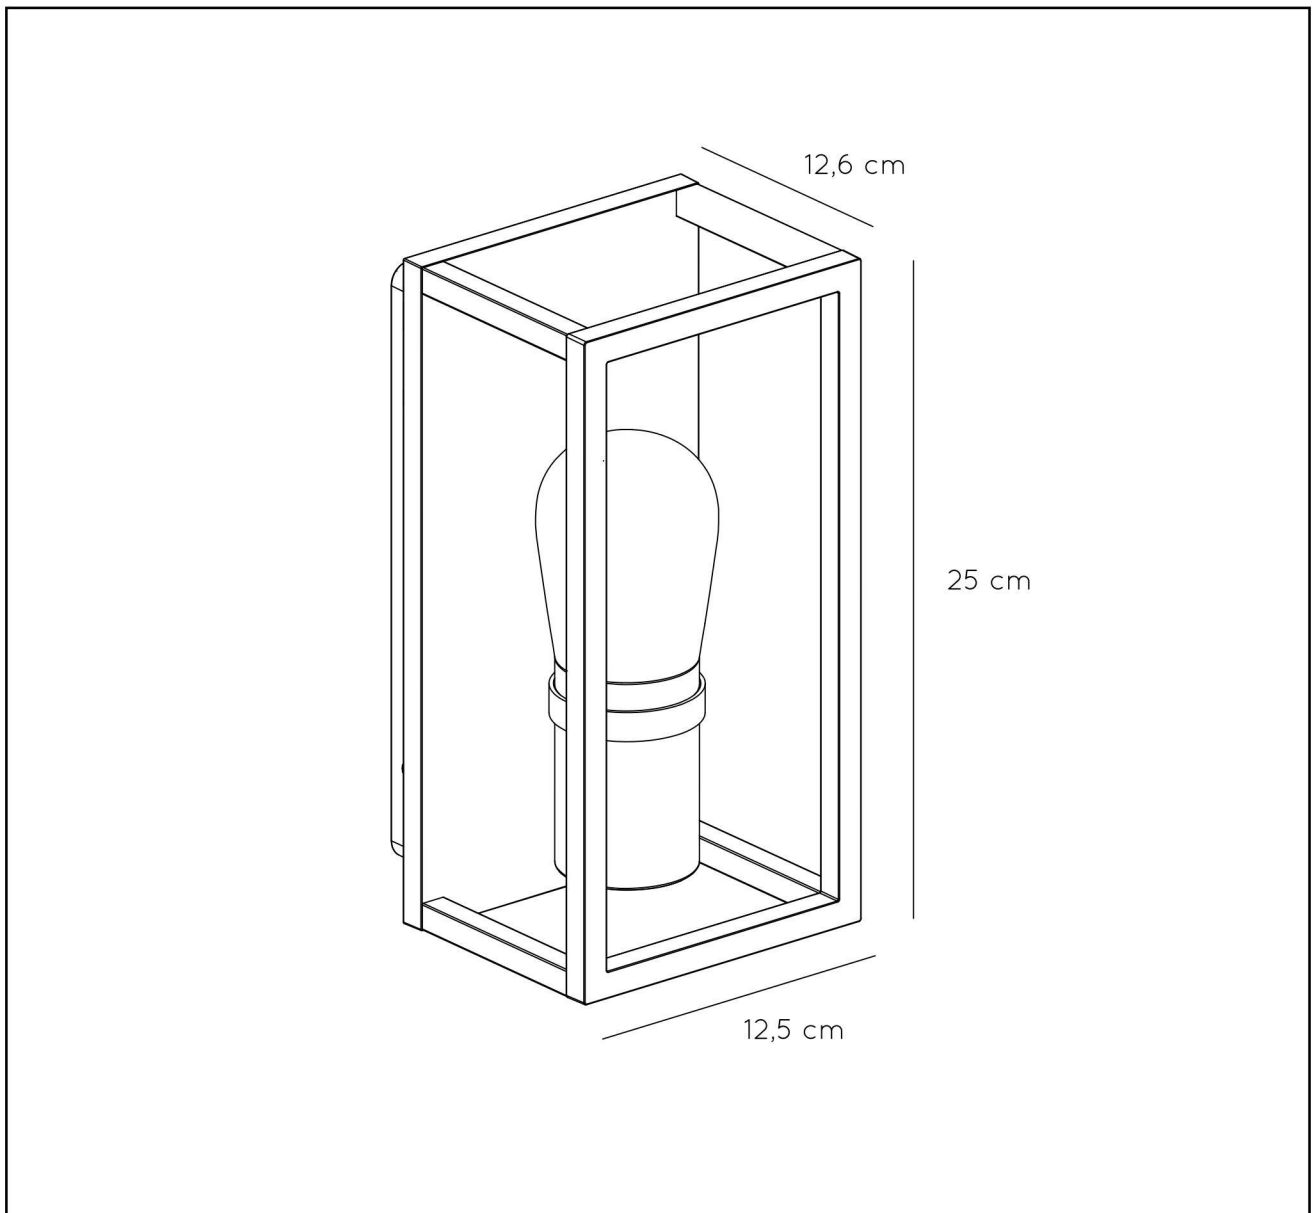

CARLYN

Item number : 27200/01/30
EAN code : 5411212271723

Item number : 27200/01/31
EAN code : 5411212271730

For more specifications, dimensions please visit
www.lucide.com