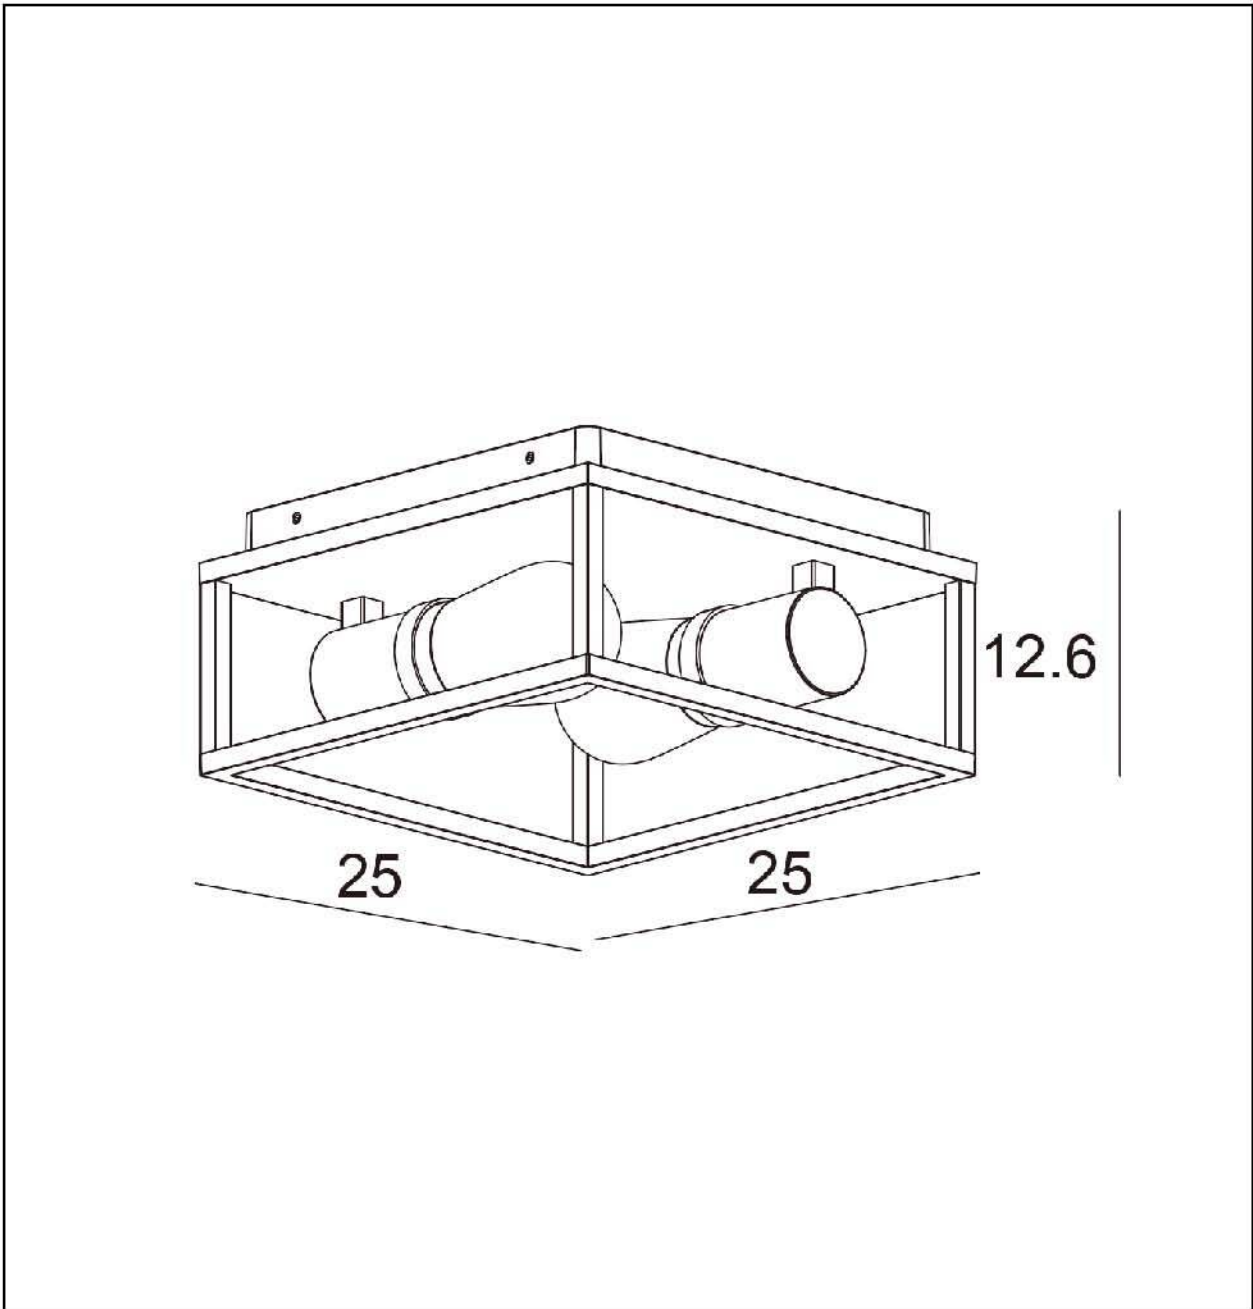

LUCIDE

Item number: 27100/02/31

Technical details

Materials used:	Die-cast Aluminium
Color:	White
Dimmable and how is fixture dimmable	
Size:	Height: 12.6CM
	Length: 25CM
	Width: 25CM
	Net weight: 1.96KG
Power requirements:	220-240V
Bulb type and maximum wattage:	E14 LED Max.2x6W
Number of bulbs:	2xE14
IP degree:	IP54