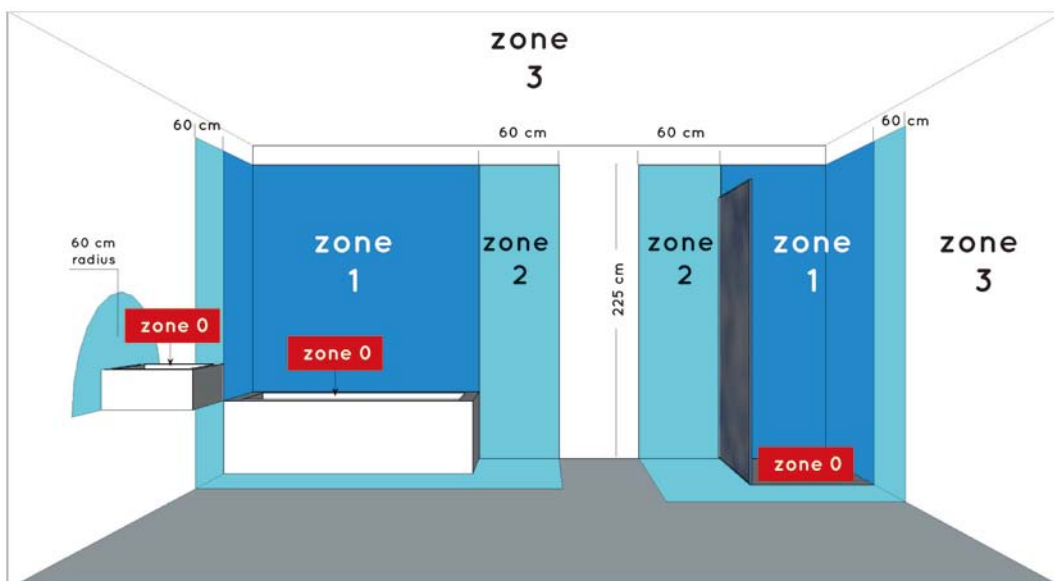

LUCIDE

GENERAL SPECIFICATIONS

TAYLOR

RECOMMENDED LUCIDE LIGHT SOURCE

49009/05/30
Light source dimmable : Yes. Dim to warm
Light source incl. : Yes

General

Dimensions LxWxH : 10cm x 10cm x 12.3cm
Height maximum : 12.3 cm
Dimensions shade LxWxH : Ø5.7cm x 9.8cm
Main material : aluminium
Ceiling rose material : aluminium
Color : Sand Black
Style : Modern
Shape : square
Weight : 0.54kg
Warranty : 2 years

Product specifications

Dimmable : Yes
Light direction : downward
Adjustable in height : Yes
Directional : Directional
Cable : Without Cable
Cable length : N/A
Sensor : Without Sensor
Control : Light Switch Control
IP-Class : 44
Electric class : 1
Light source including ? : Yes
Lamp socket : GU10
Light source number : 1
Power requirements : 220-240V~50Hz
Bulb type & maximum wattage : GU10 LED MAX.5W