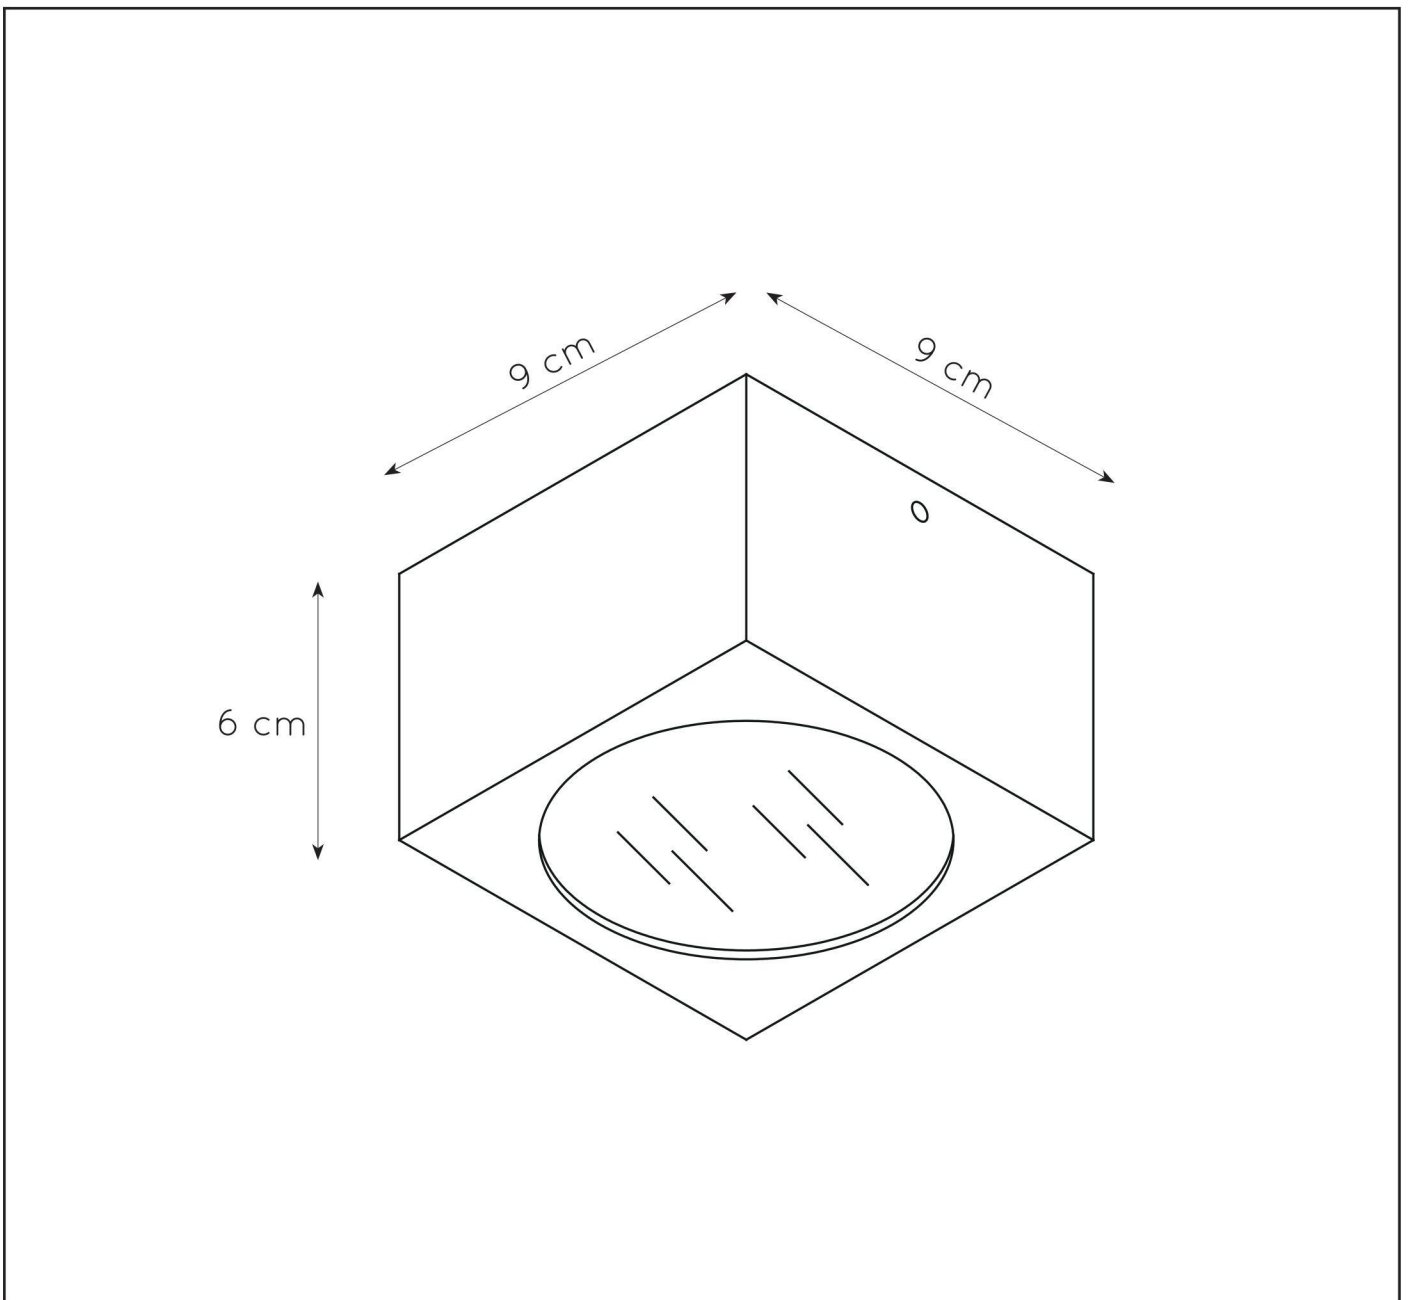

LUCIDE

LILY

Item number : 17996/01/31
EAN code : 5411212176080

For more specifications, dimensions please visit
www.lucide.com