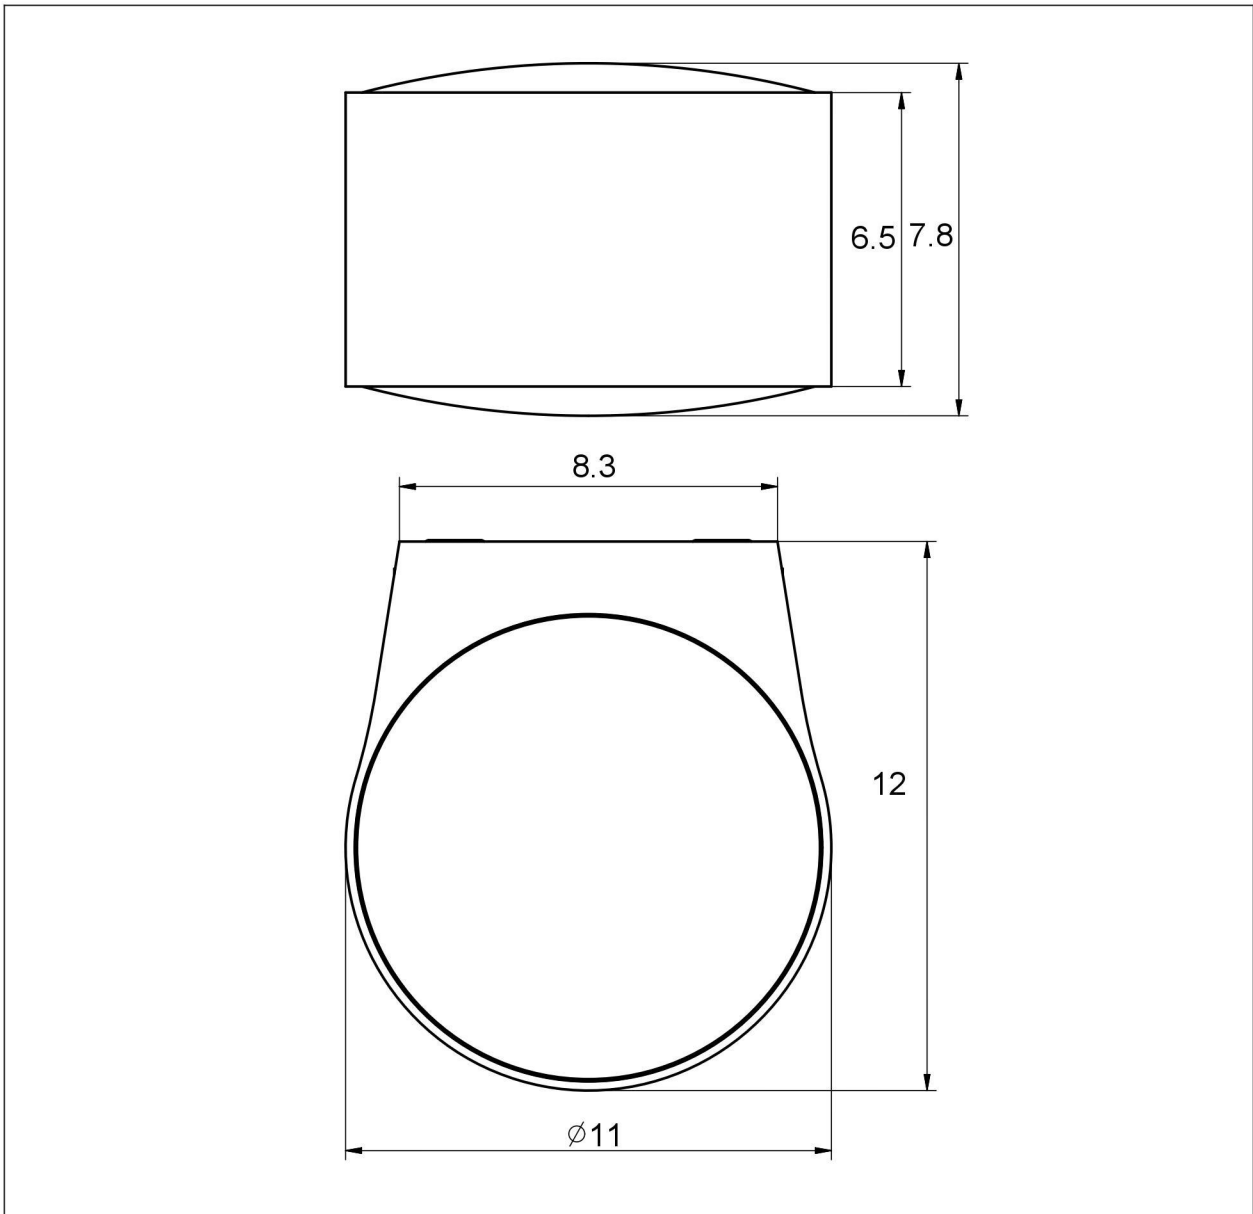

LUCIDE

Item number: 27220/12/30

Technical details

Materials used:	Die-casting aluminum alloy
Color:	Black
Dimmable and how is fixture dimmable	No Dimmable
Size:	Height: 7.8 cm
	Length: 12 cm
	Width: 11 cm
	Net weight: 1 kg
Power requirements:	220-240V~50Hz
Bulb type and maximum wattage:	12W LED
Number of bulbs:	2 pcs 6W LED
IP degree:	IP65