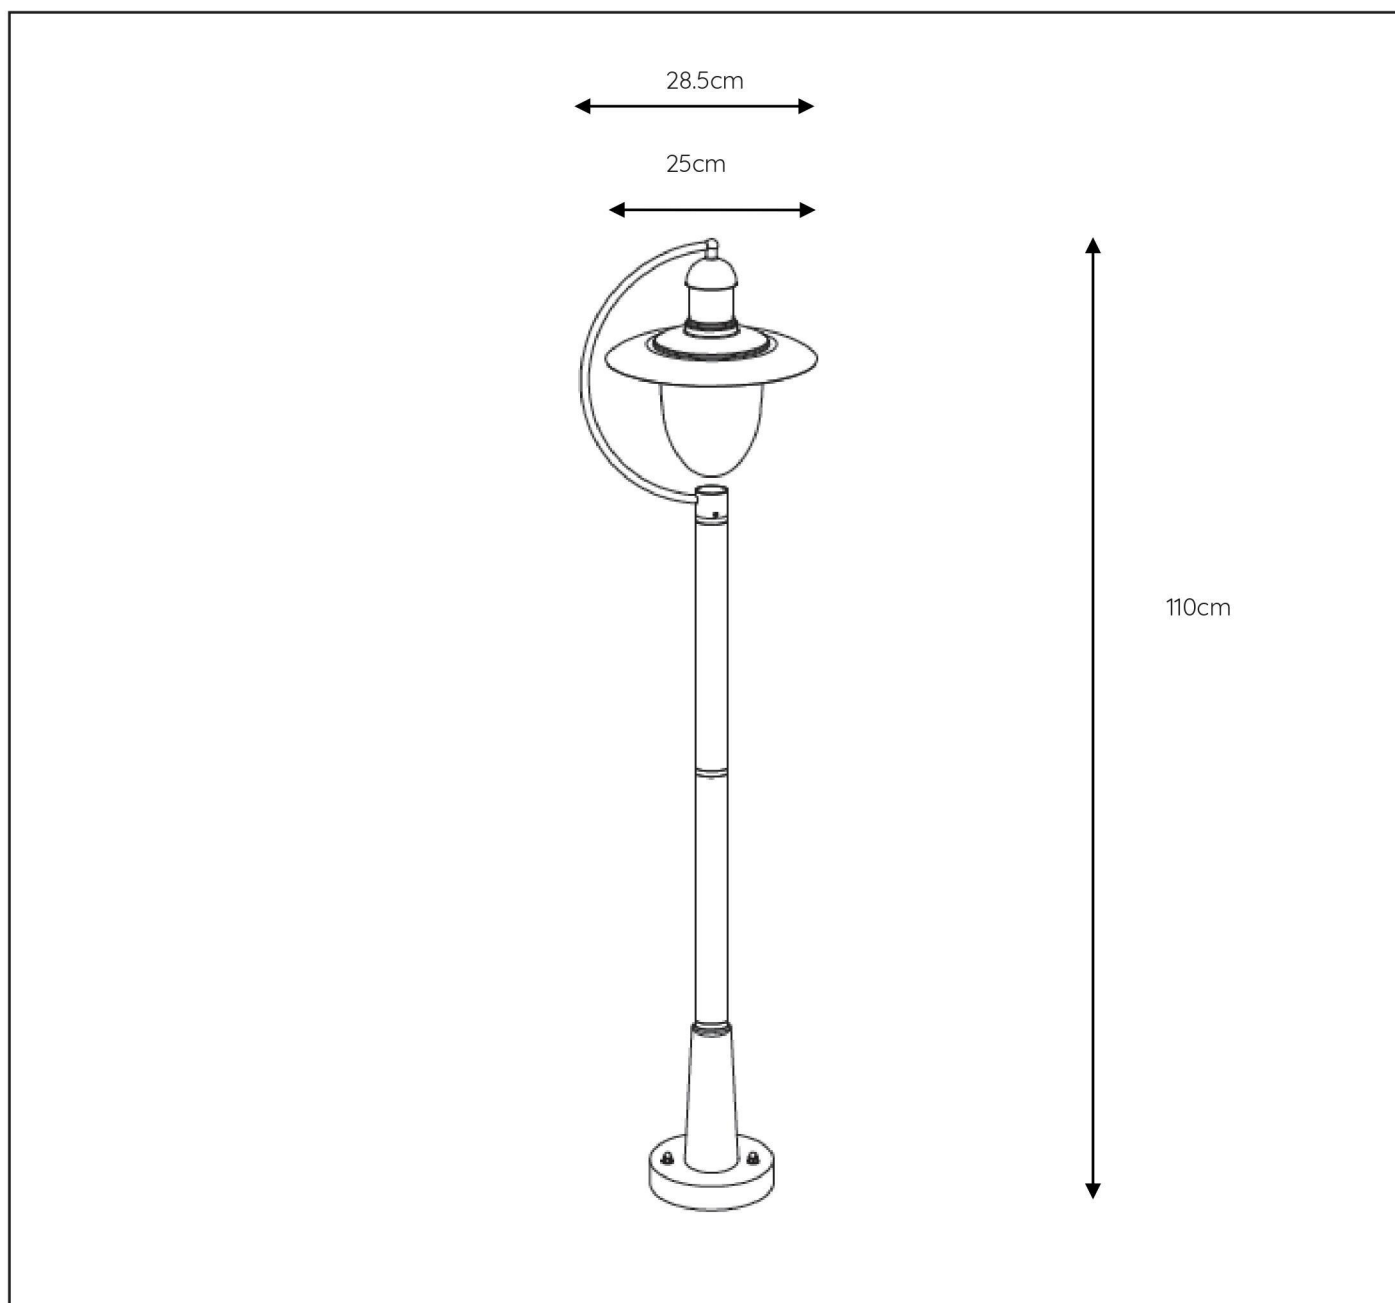

# ARUBA

Item number : 11873/01/30

EAN code : 5411212113559

Item number : 11873/01/97

EAN code : 5411212113566

For more specifications, dimensions please visit