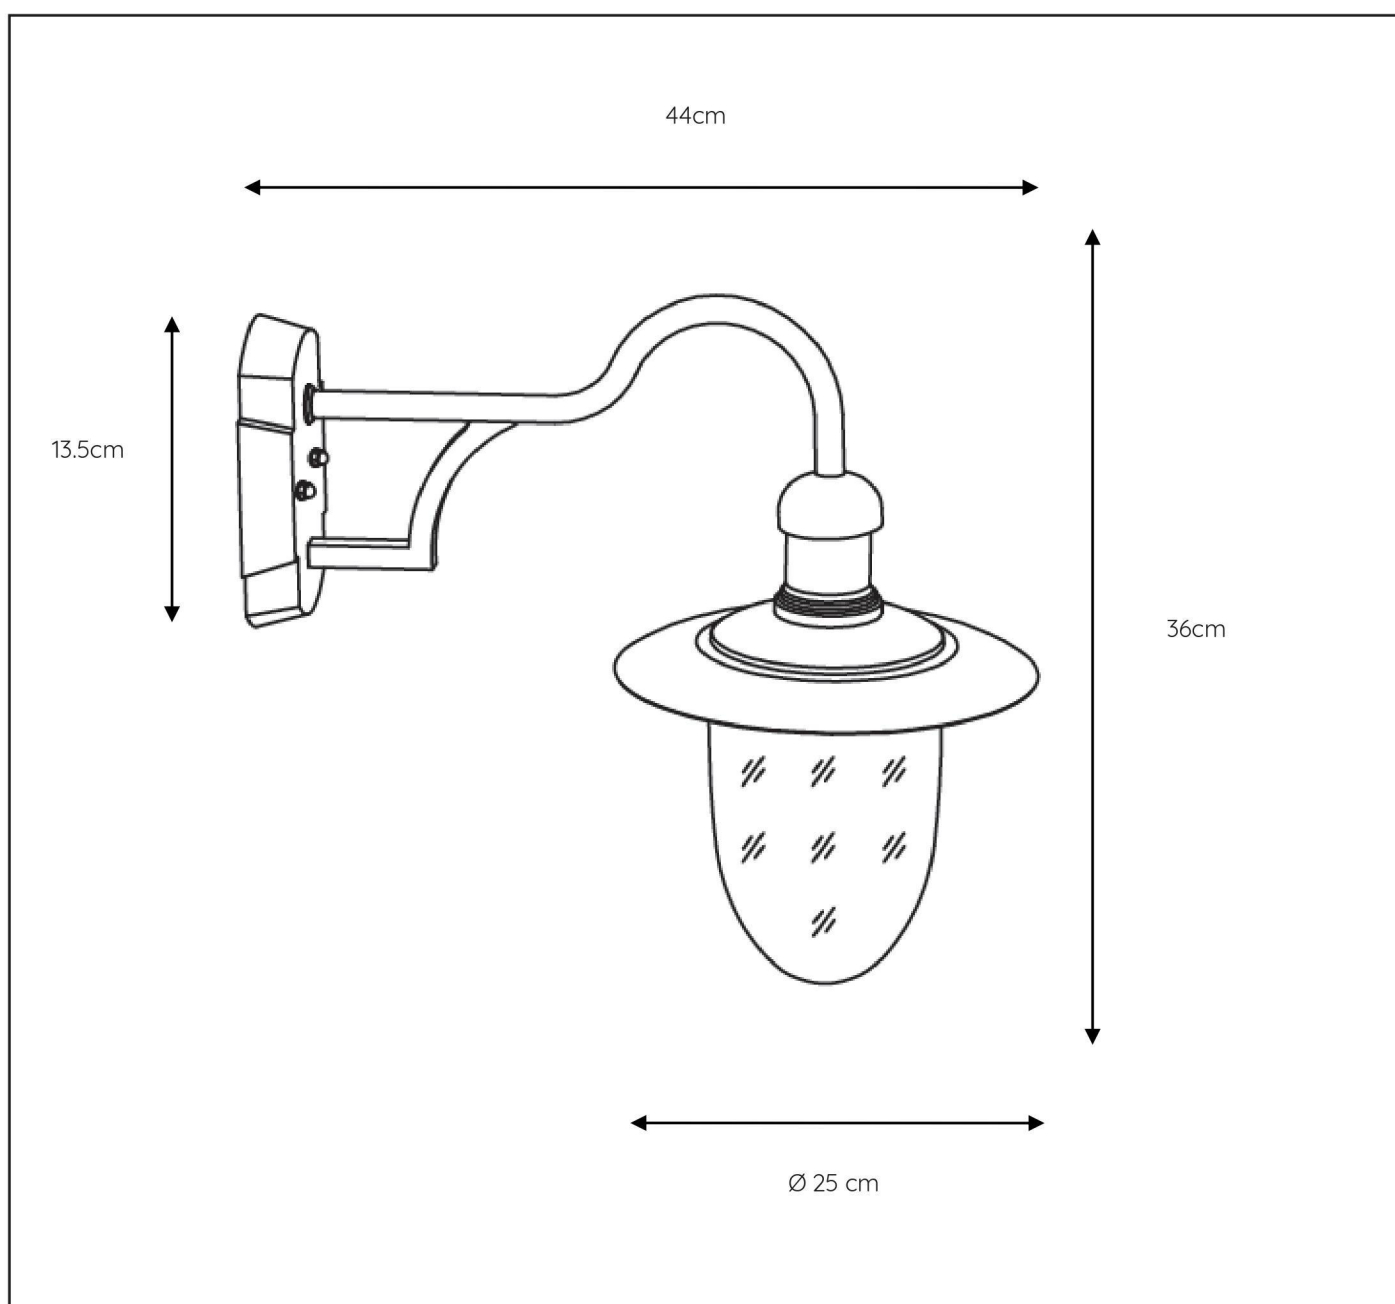

ARUBA

Item number : 11871/01/30

EAN code : 5 411212113 498

Item number : 11871/01/97

EAN code : 5 411212113 481

For more specifications, dimensions please visit

www.lucide.com