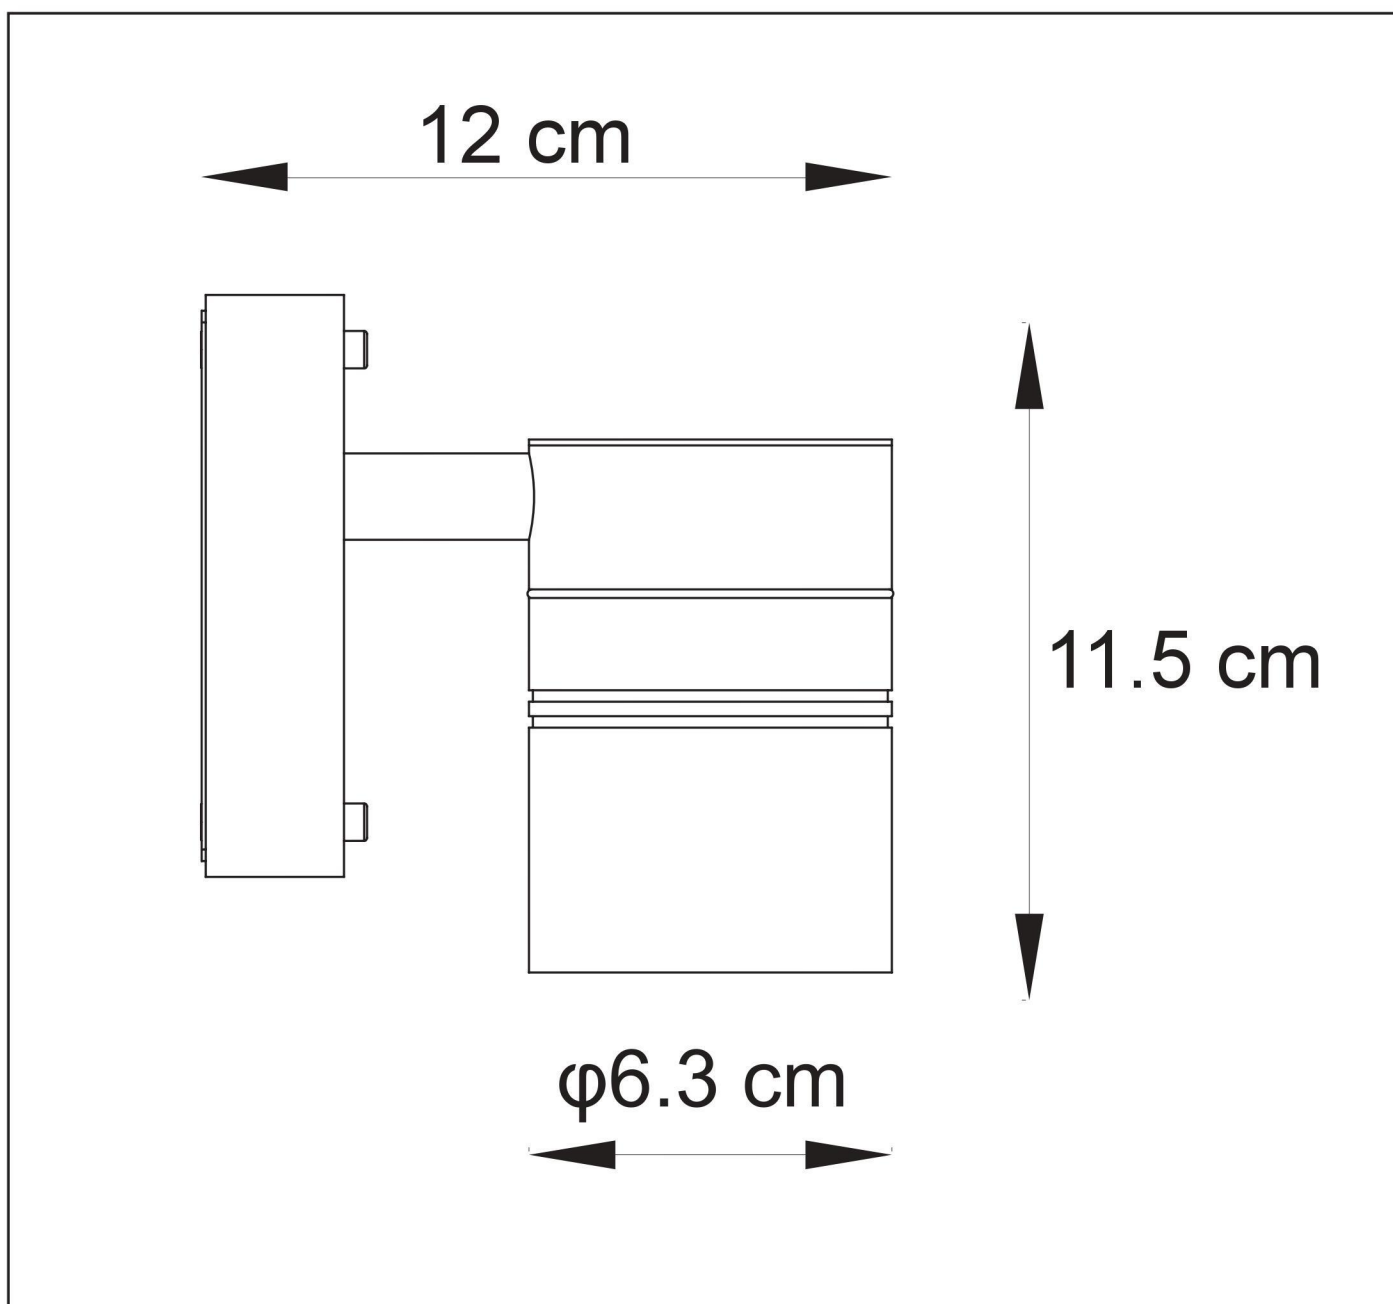

LUCIDE

TECHNICAL DRAWING&DIMENSIONS

ARNE-LED

Item number : 14867/05/12

EAN code : 5411212143884

Item number : 14867/05/30

EAN code : 5411212143891

For more specifications, dimensions please visit