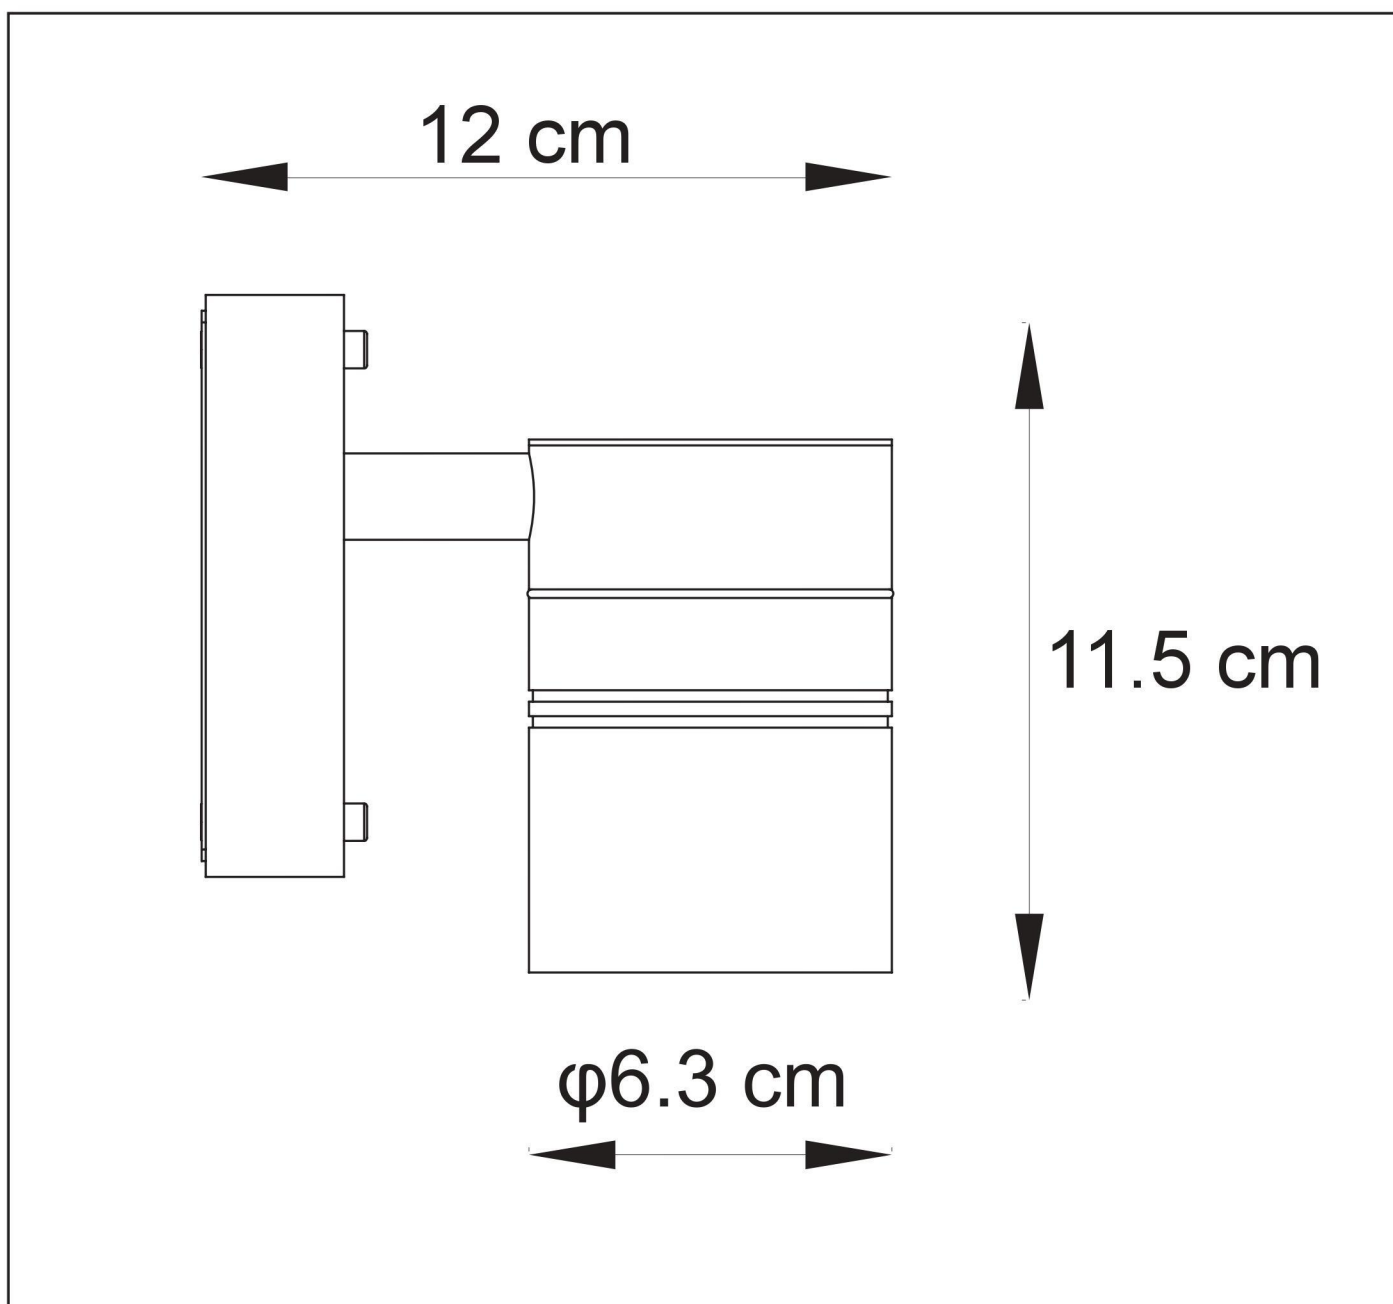

ARNE-LED

Item number : 14867/05/12

EAN code : 5411212143884

Item number : 14867/05/30

EAN code : 5411212143891

For more specifications, dimensions please visit

www.lucide.com