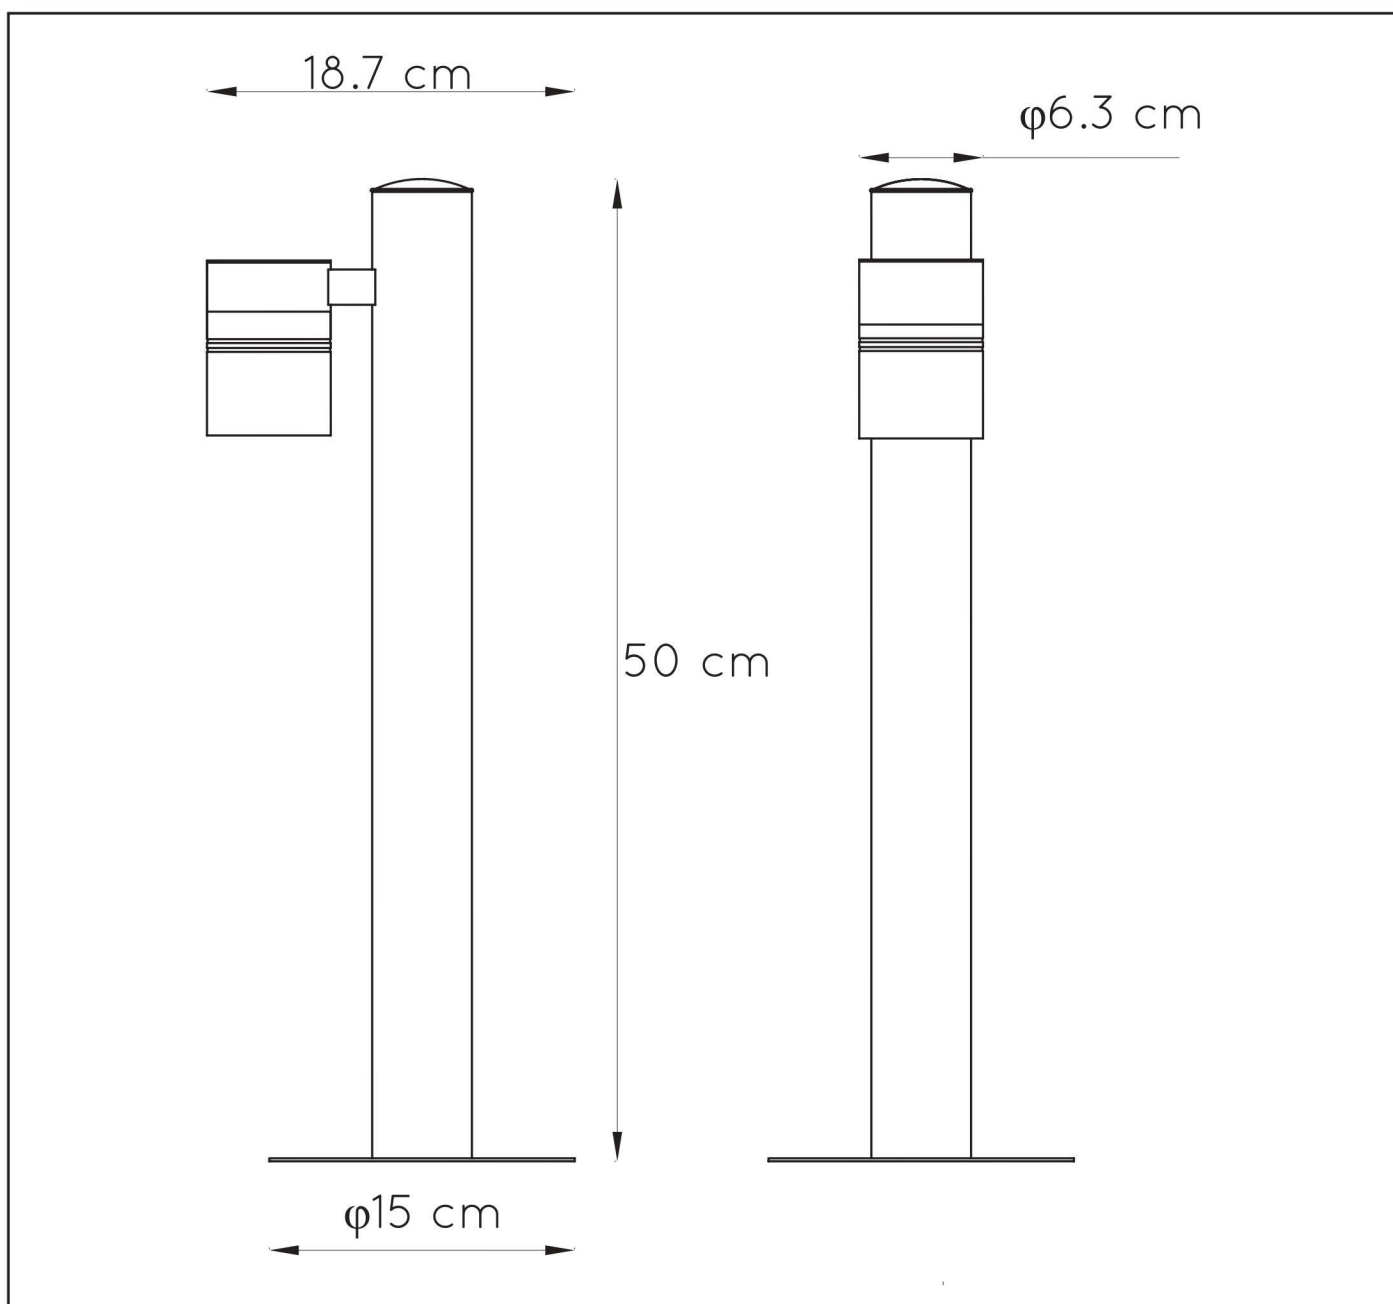

# ARNE-LED

Item number :14867/49/12

EAN code : 5411212143914

Item number :14867/49/30

EAN code : 5411212143921

For more specifications, dimensions please visit

[www.lucide.com](http://www.lucide.com)