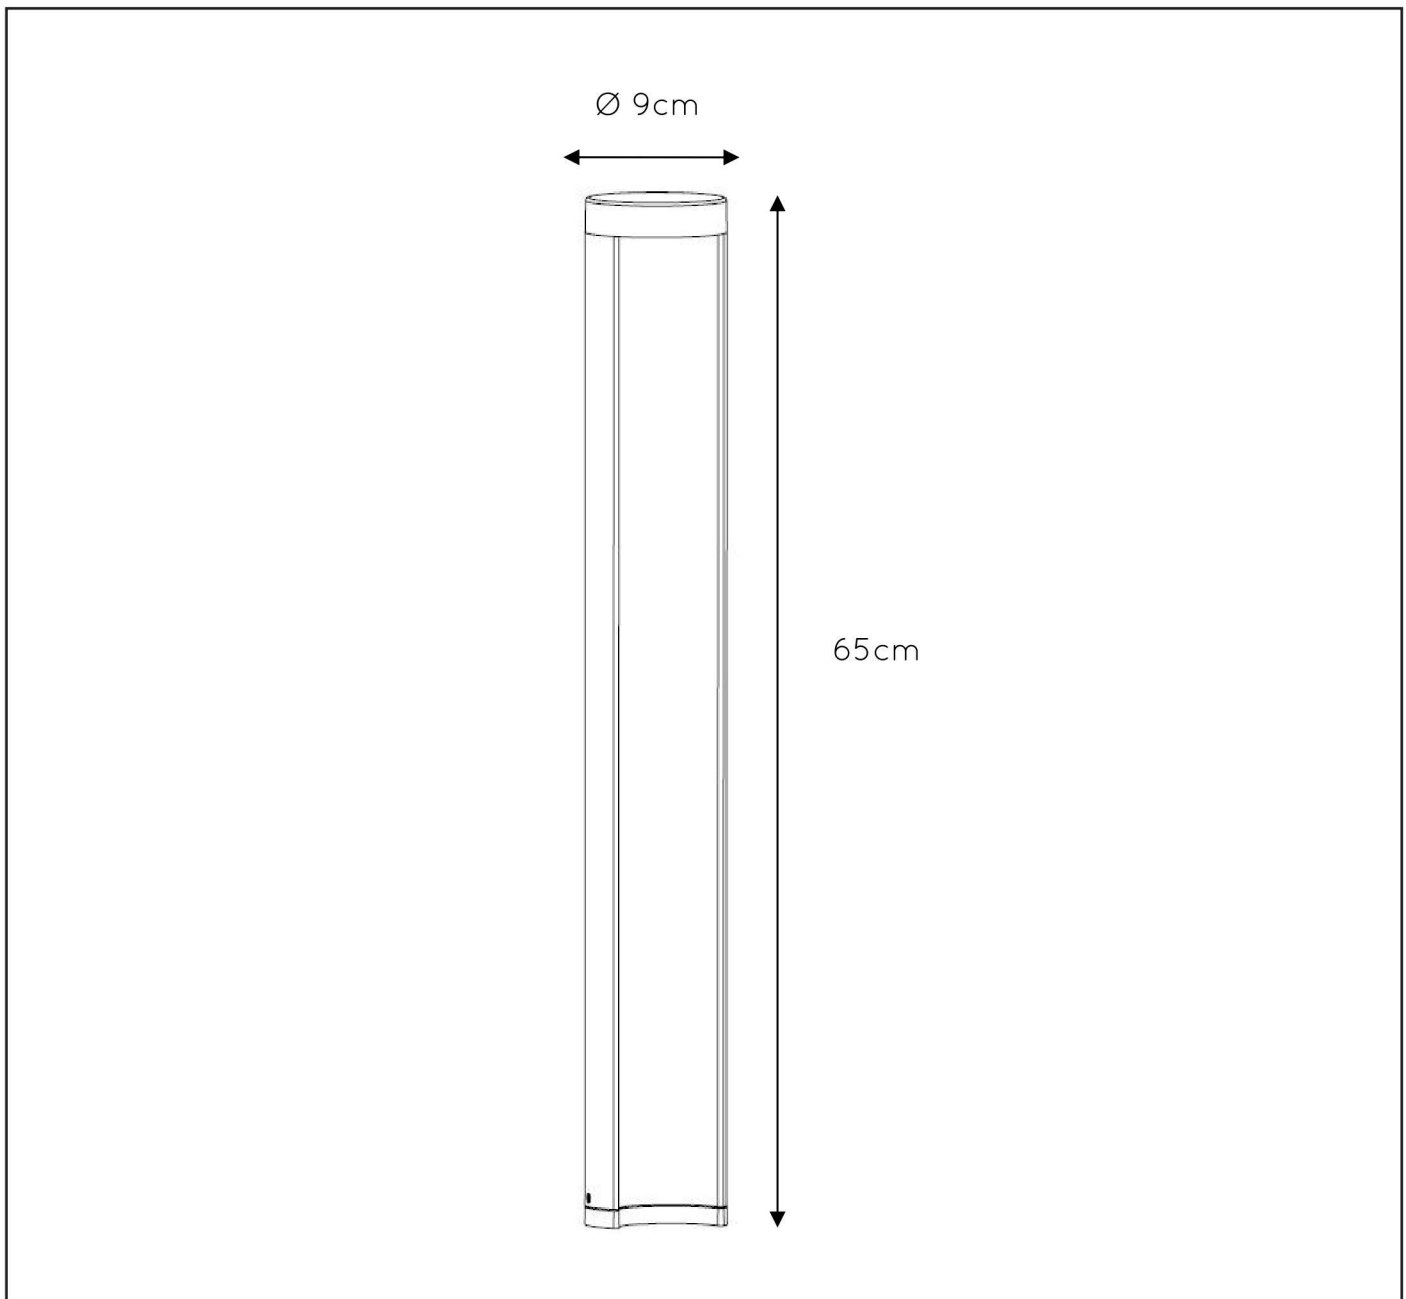

LUCIDE

TECHNICAL DRAWING & DIMENSIONS

## COMBO-LED

Item number : 27874/65/30

EAN code : 5411212271303

For more specifications of this product please visit  
[www.lucide.com](http://www.lucide.com)