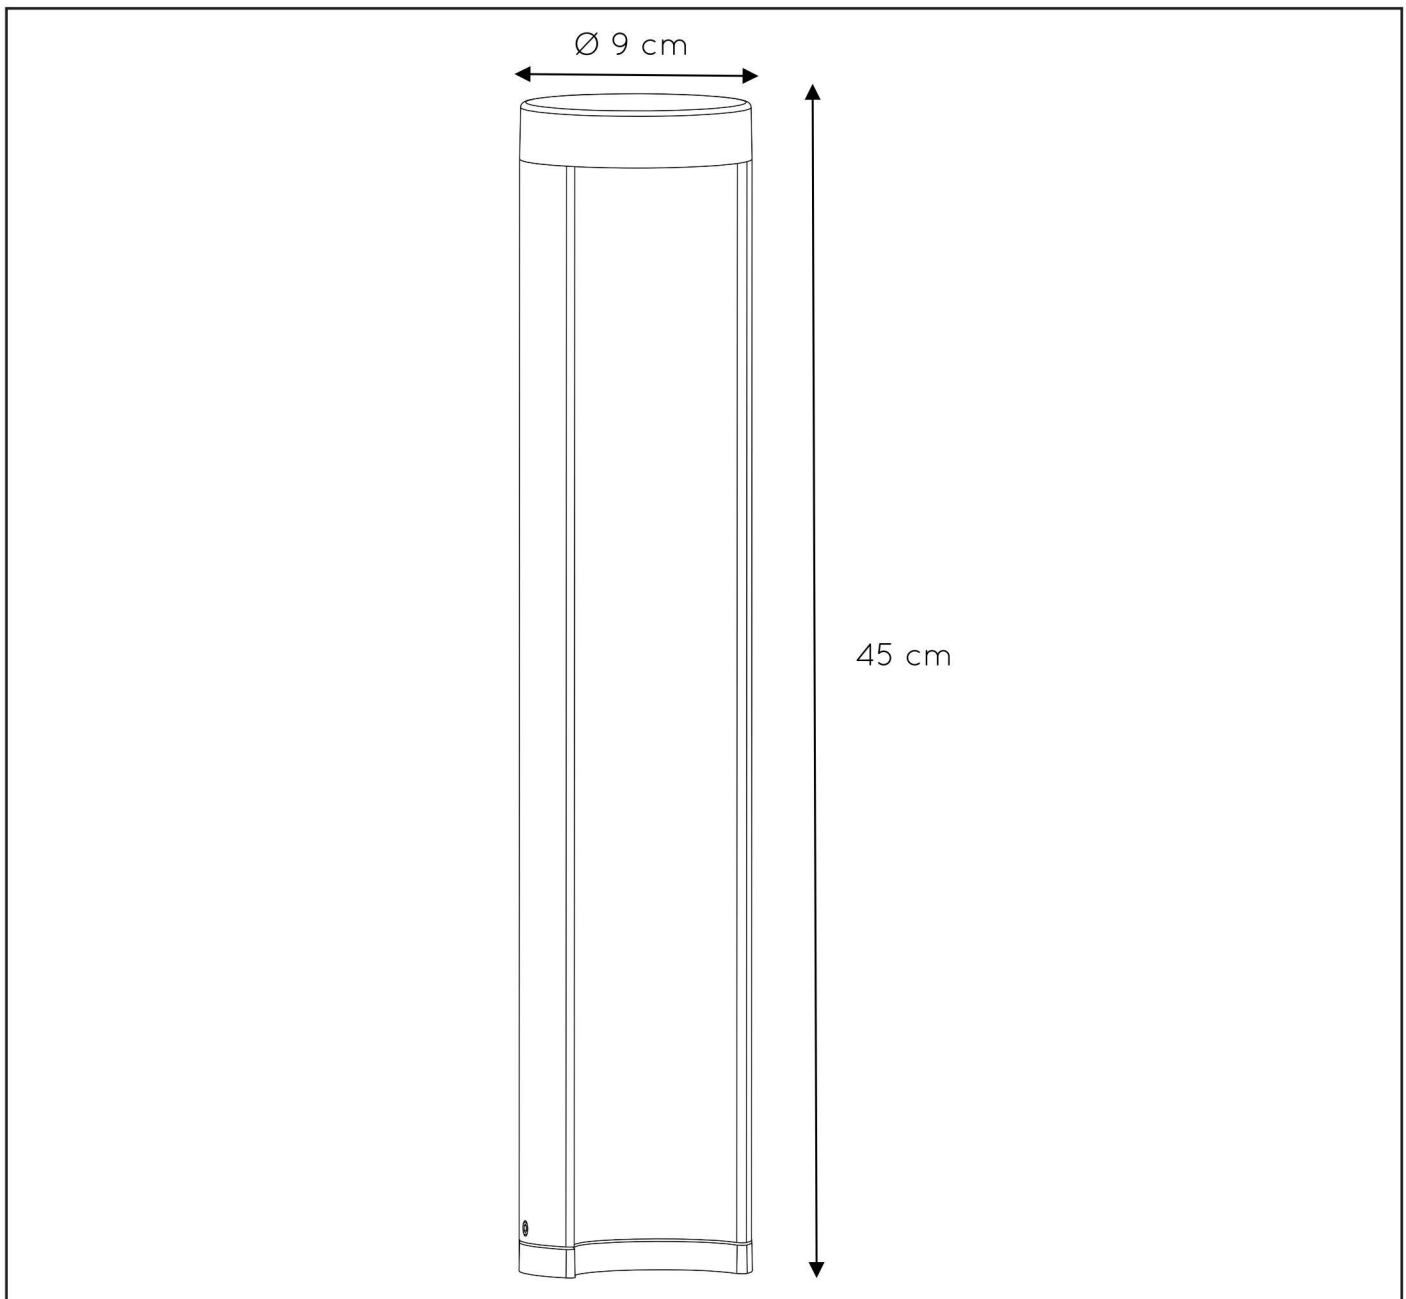

LUCIDE

TECHNICAL DRAWING & DIMENSIONS

## COMBO-LED

Item number : 27874/45/30

EAN code : 5411212271297

For more specifications of this product please visit  
[www.lucide.com](http://www.lucide.com)