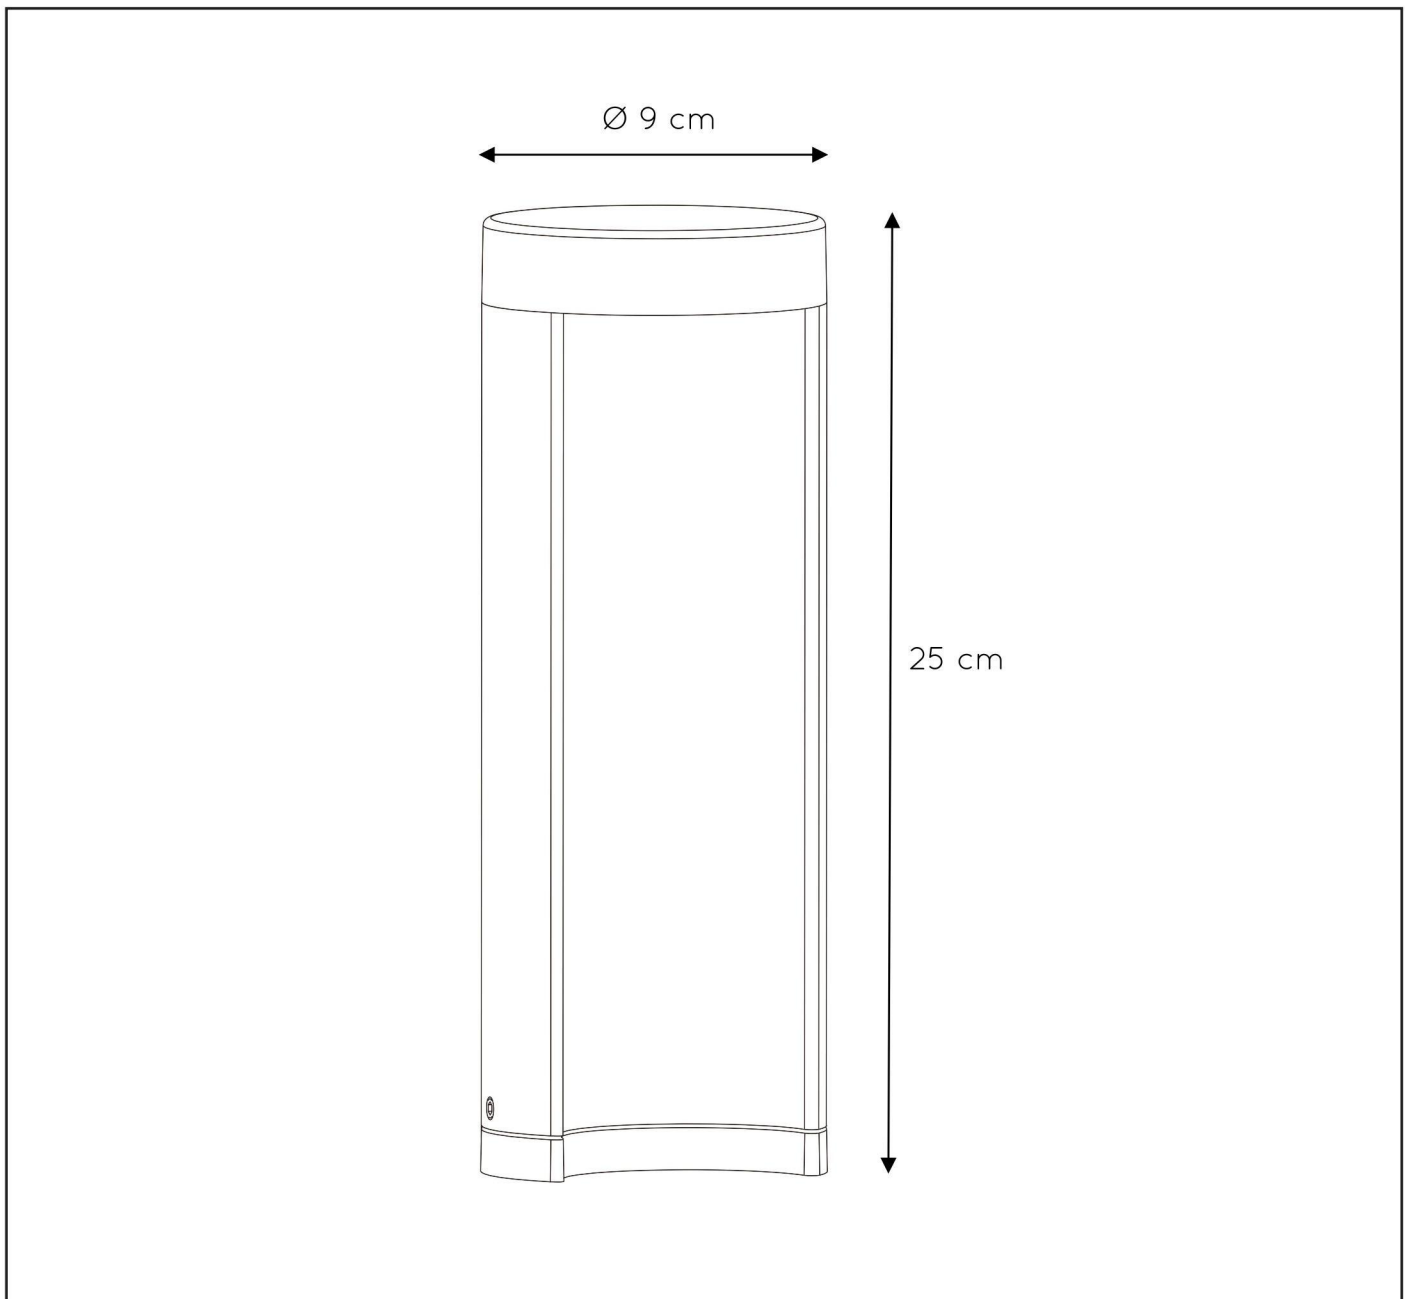

LUCIDE

TECHNICAL DRAWING & DIMENSIONS

## COMBO-LED

Item number : 27874/25/30

EAN code : 5411212271280

For more specifications of this product please visit  
[www.lucide.com](http://www.lucide.com)