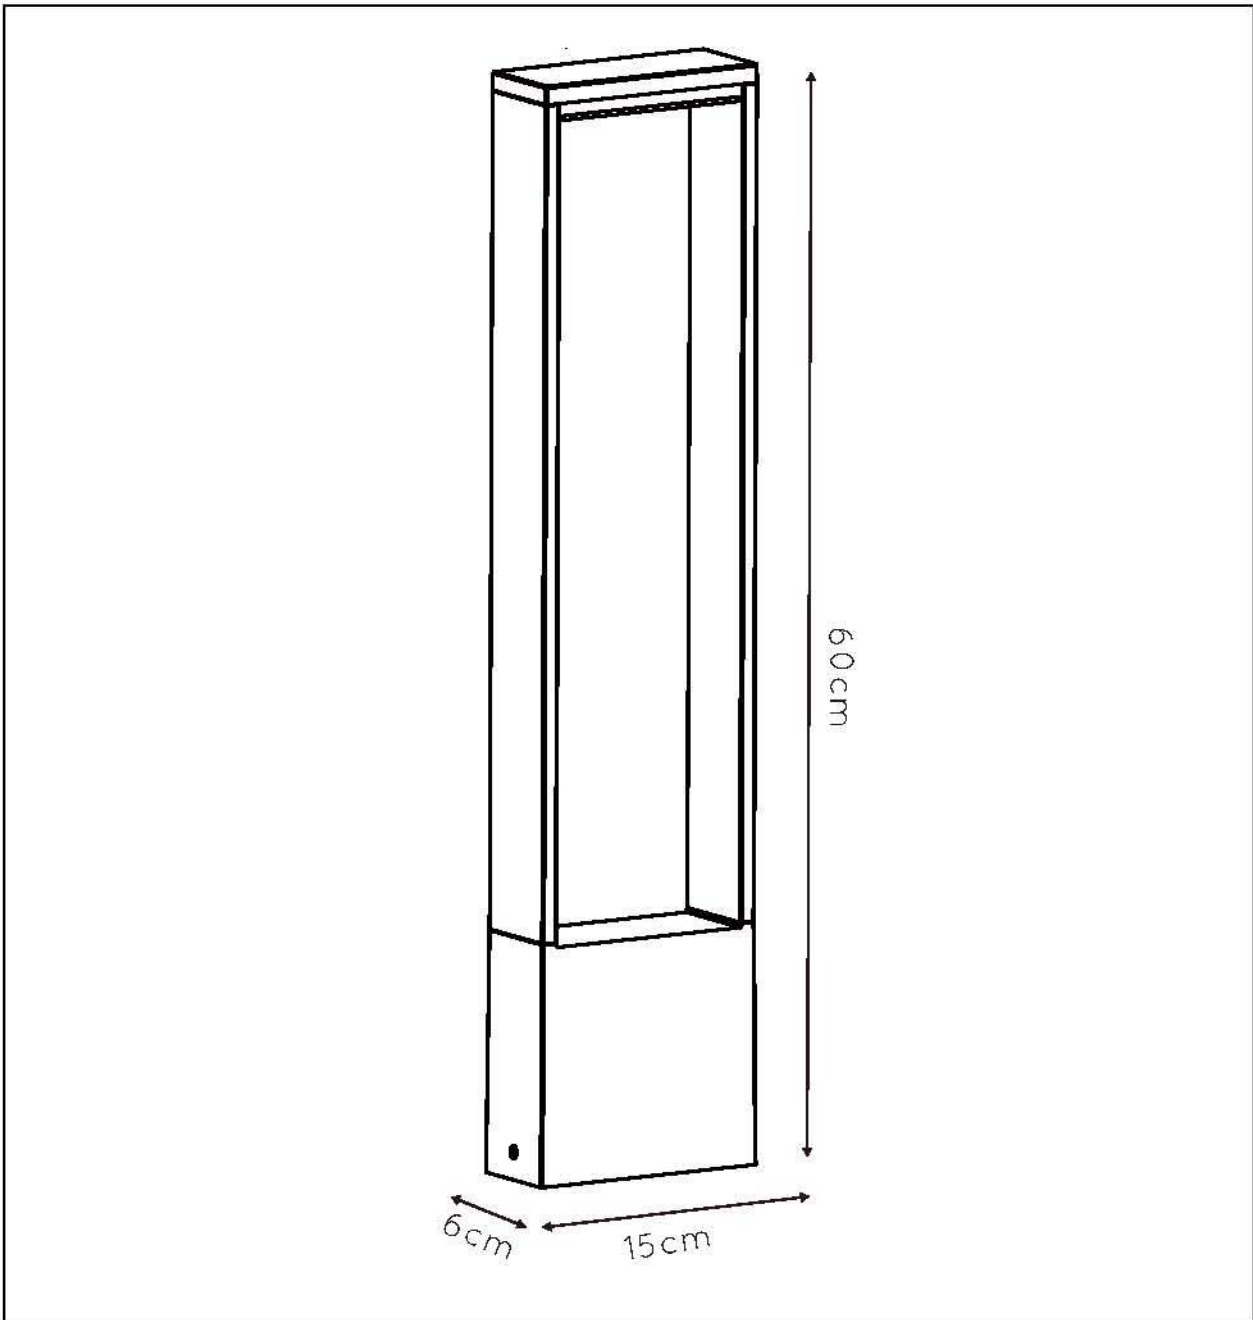

LUCIDE

Item number: 28857/61/30

Technical details

Materials used:	Aluminium+Plastic
Color:	Dark Grey
Dimmable and how is fixture dimmable	No
Size:	Height: 60cm
	Length: 15cm
	Width: 6cm
	Net weight: 1.24kg
Power requirements:	220-240V~50Hz
Bulb type and maximum wattage:	SMD LED, Max 6.5W
Number of bulbs:	36pcs SMD LED
IP degree:	IP54