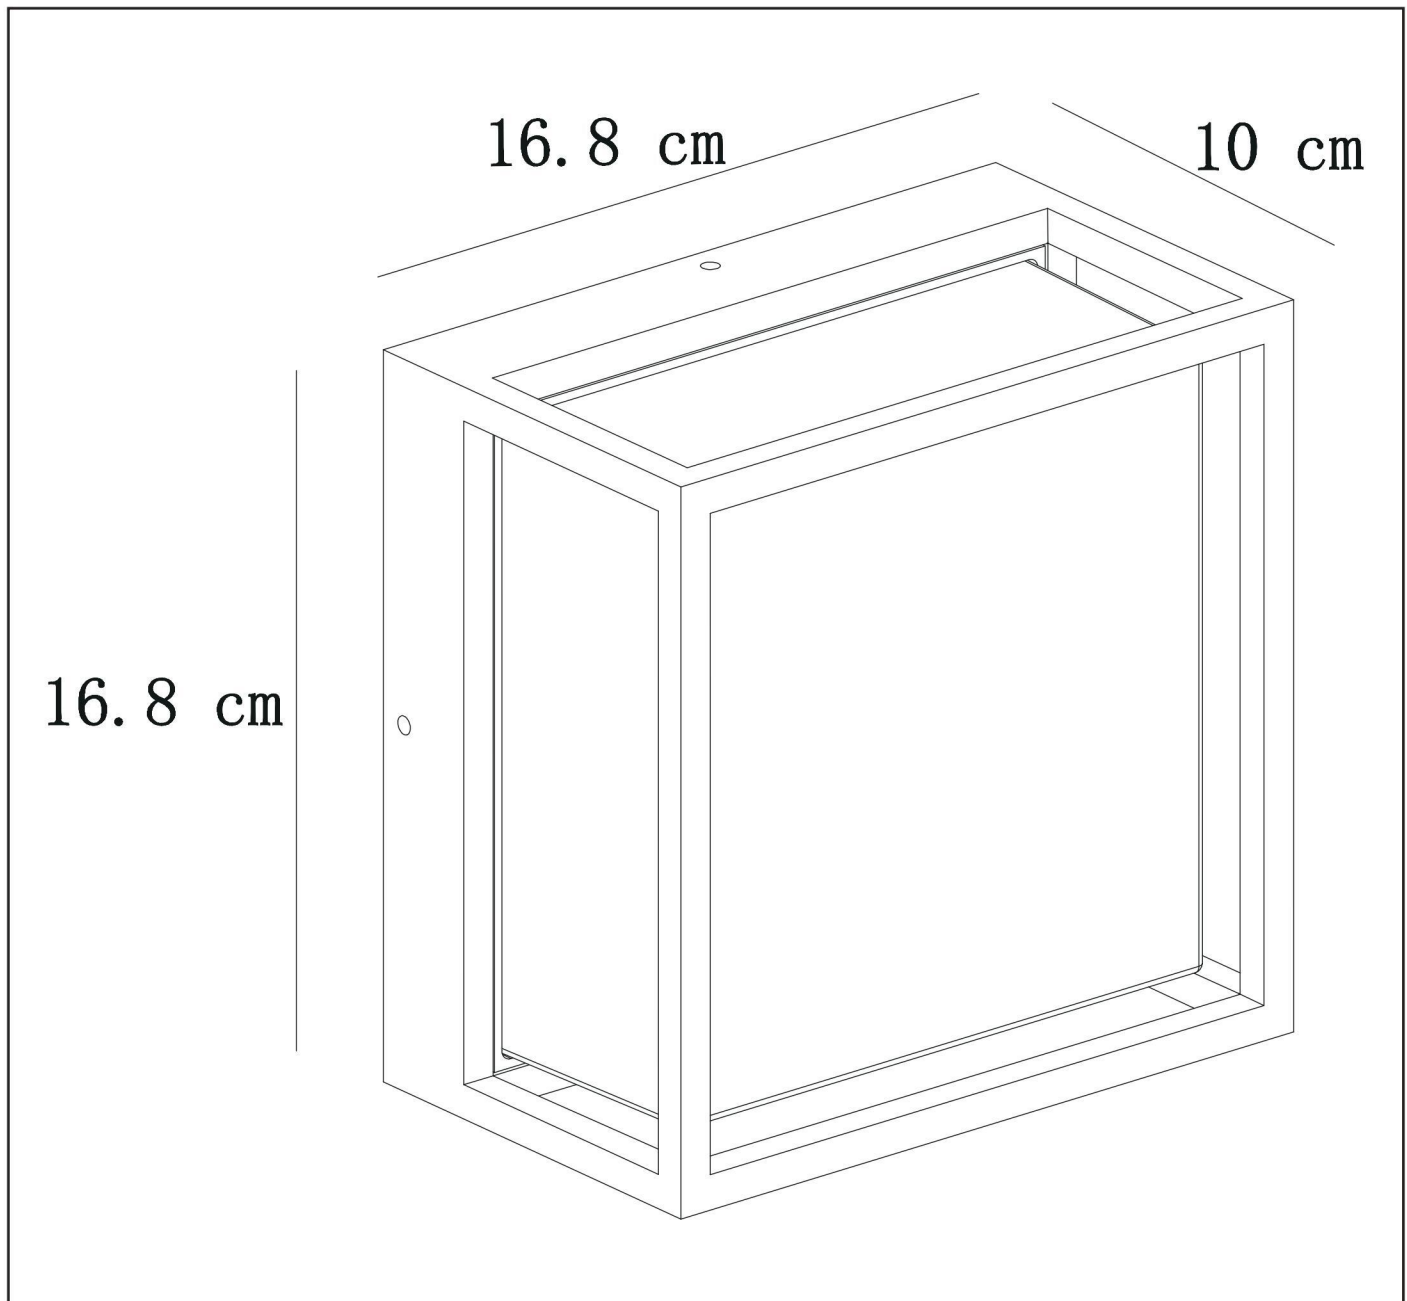

SINGA-LED

Item number : 15801/10/30
EAN code : 5 411212151827

For more specifications, dimensions please visit
www.lucide.com