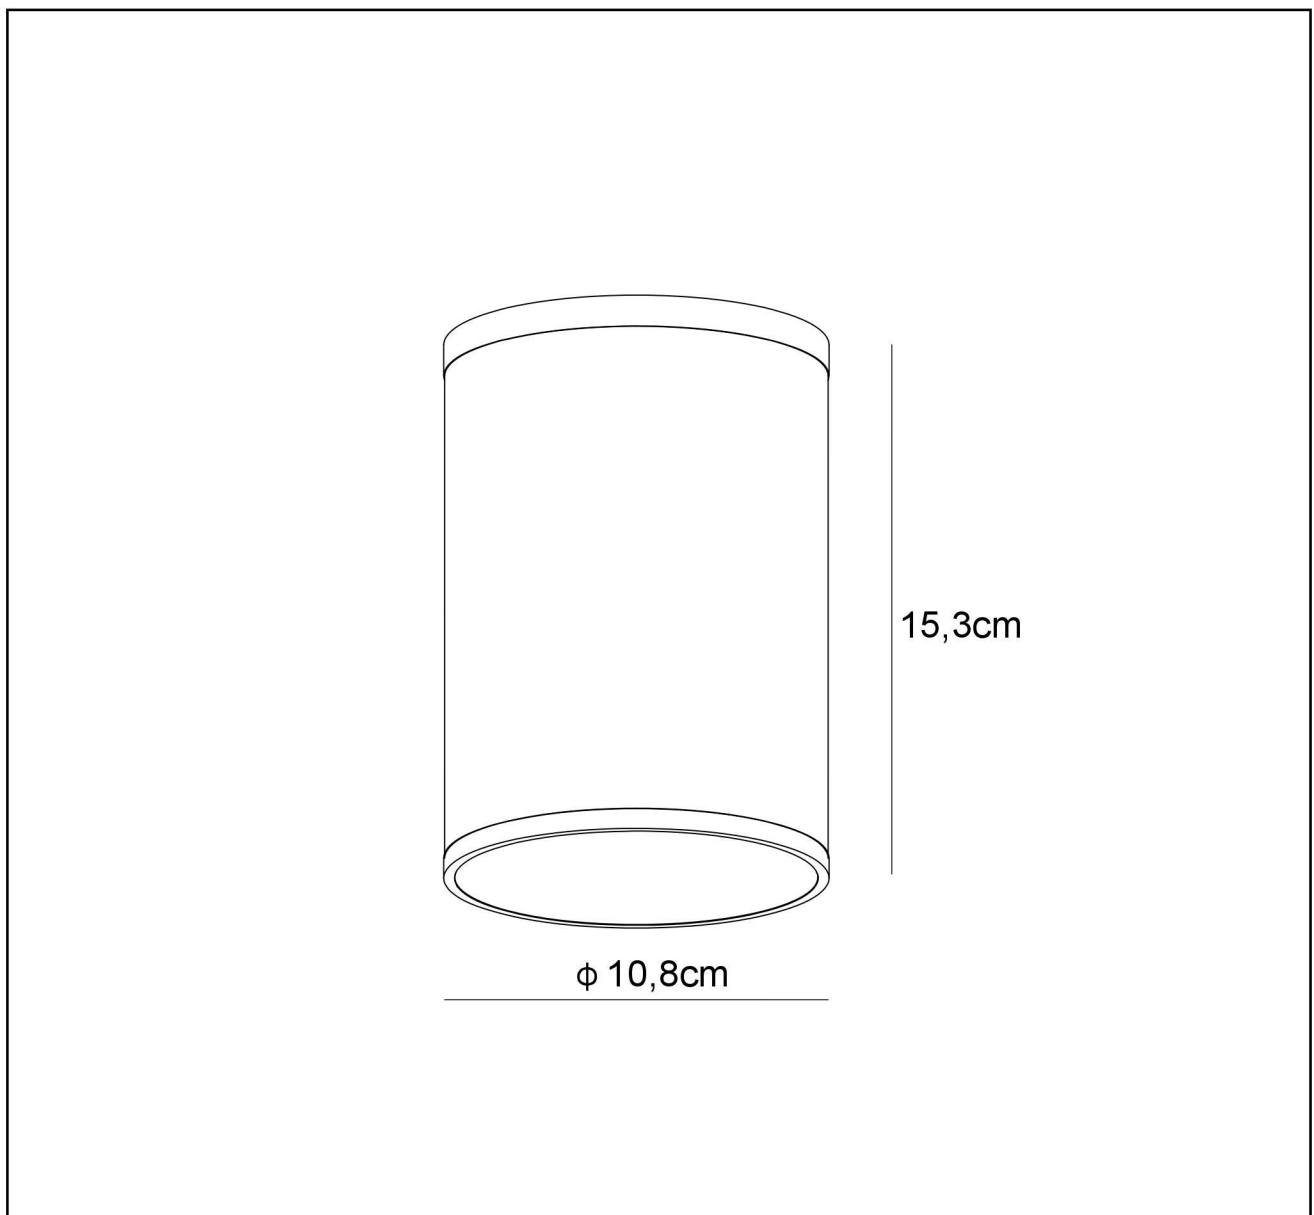

LUCIDE

TECHNICAL DRAWING & DIMENSIONS

## TUBIX

Item number : 27870/01/30  
EAN code : 5411212271204

Item number : 27870/01/31  
EAN code : 5411212271211

For more specifications, dimensions please visit  
[www.lucide.com](http://www.lucide.com)