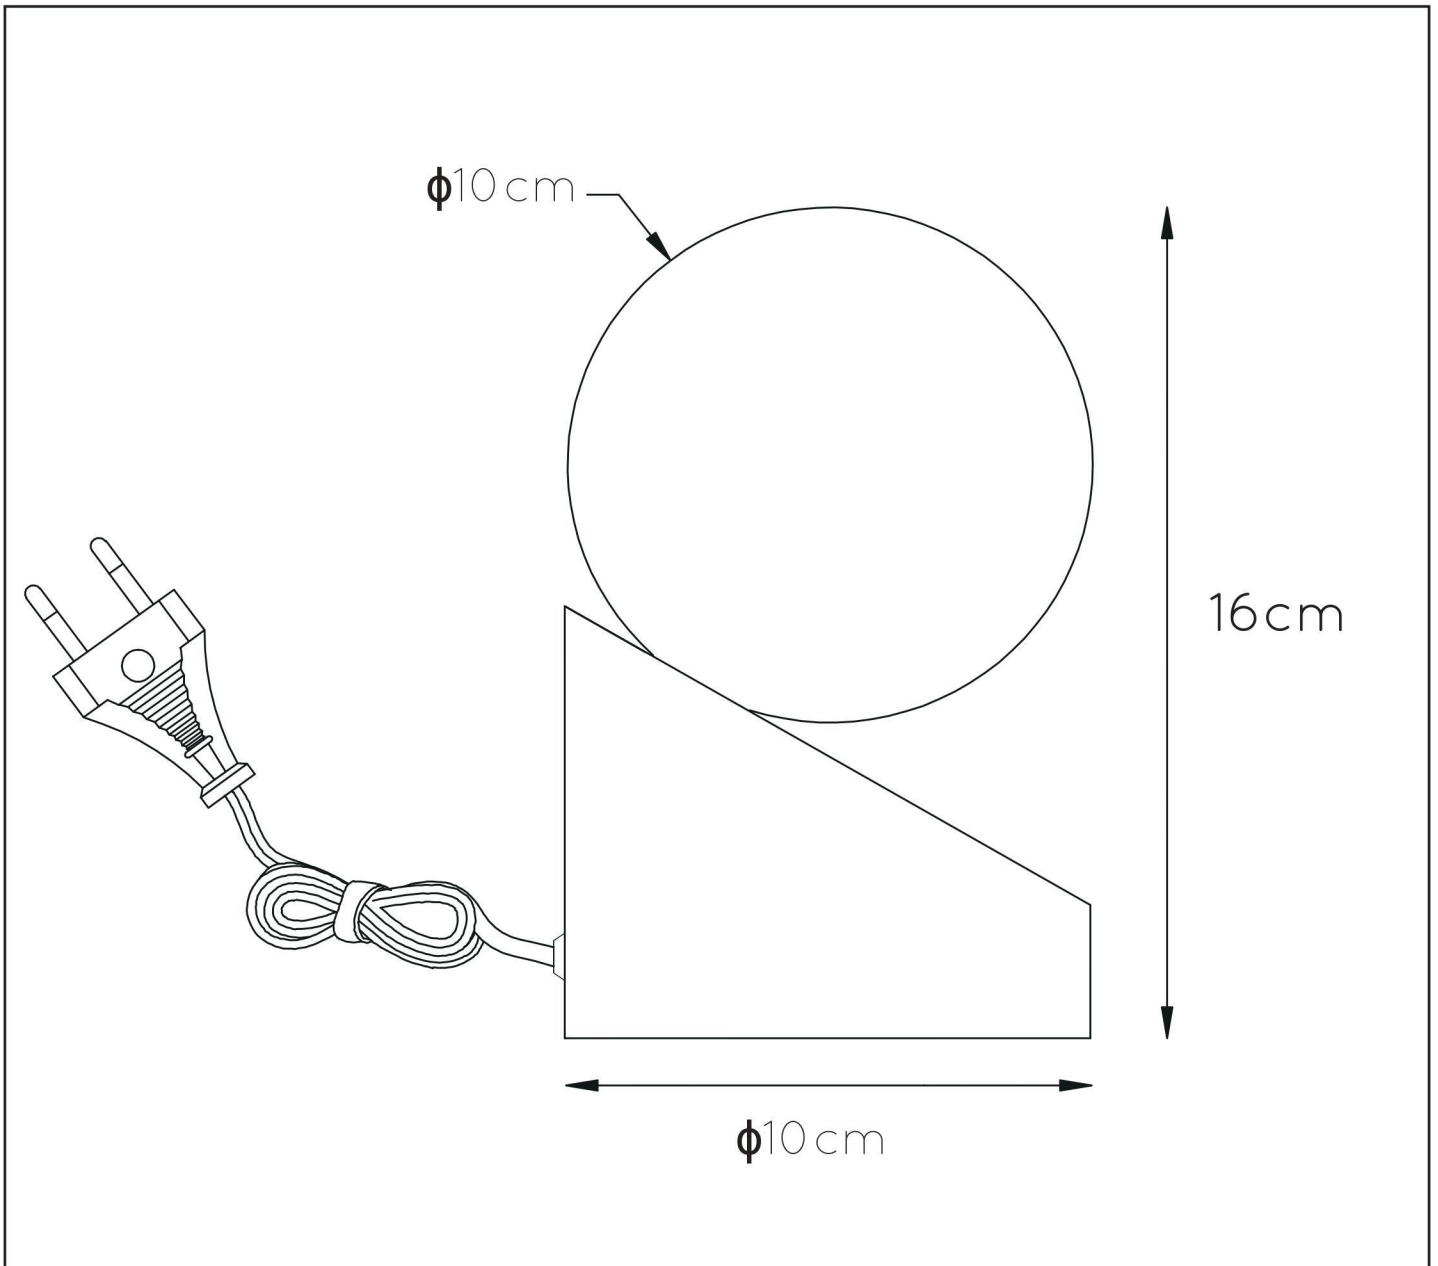

LUCIDE

TECHNICAL DRAWING & DIMENSIONS

LEN

Item number : 45561/01/36
EAN code : 5411212450579

Item number : 45561/01/70
EAN code : 5411212450586

Item number : 45561/01/72
EAN code : 5411212450593

For more specifications, dimensions please visit
www.lucide.com