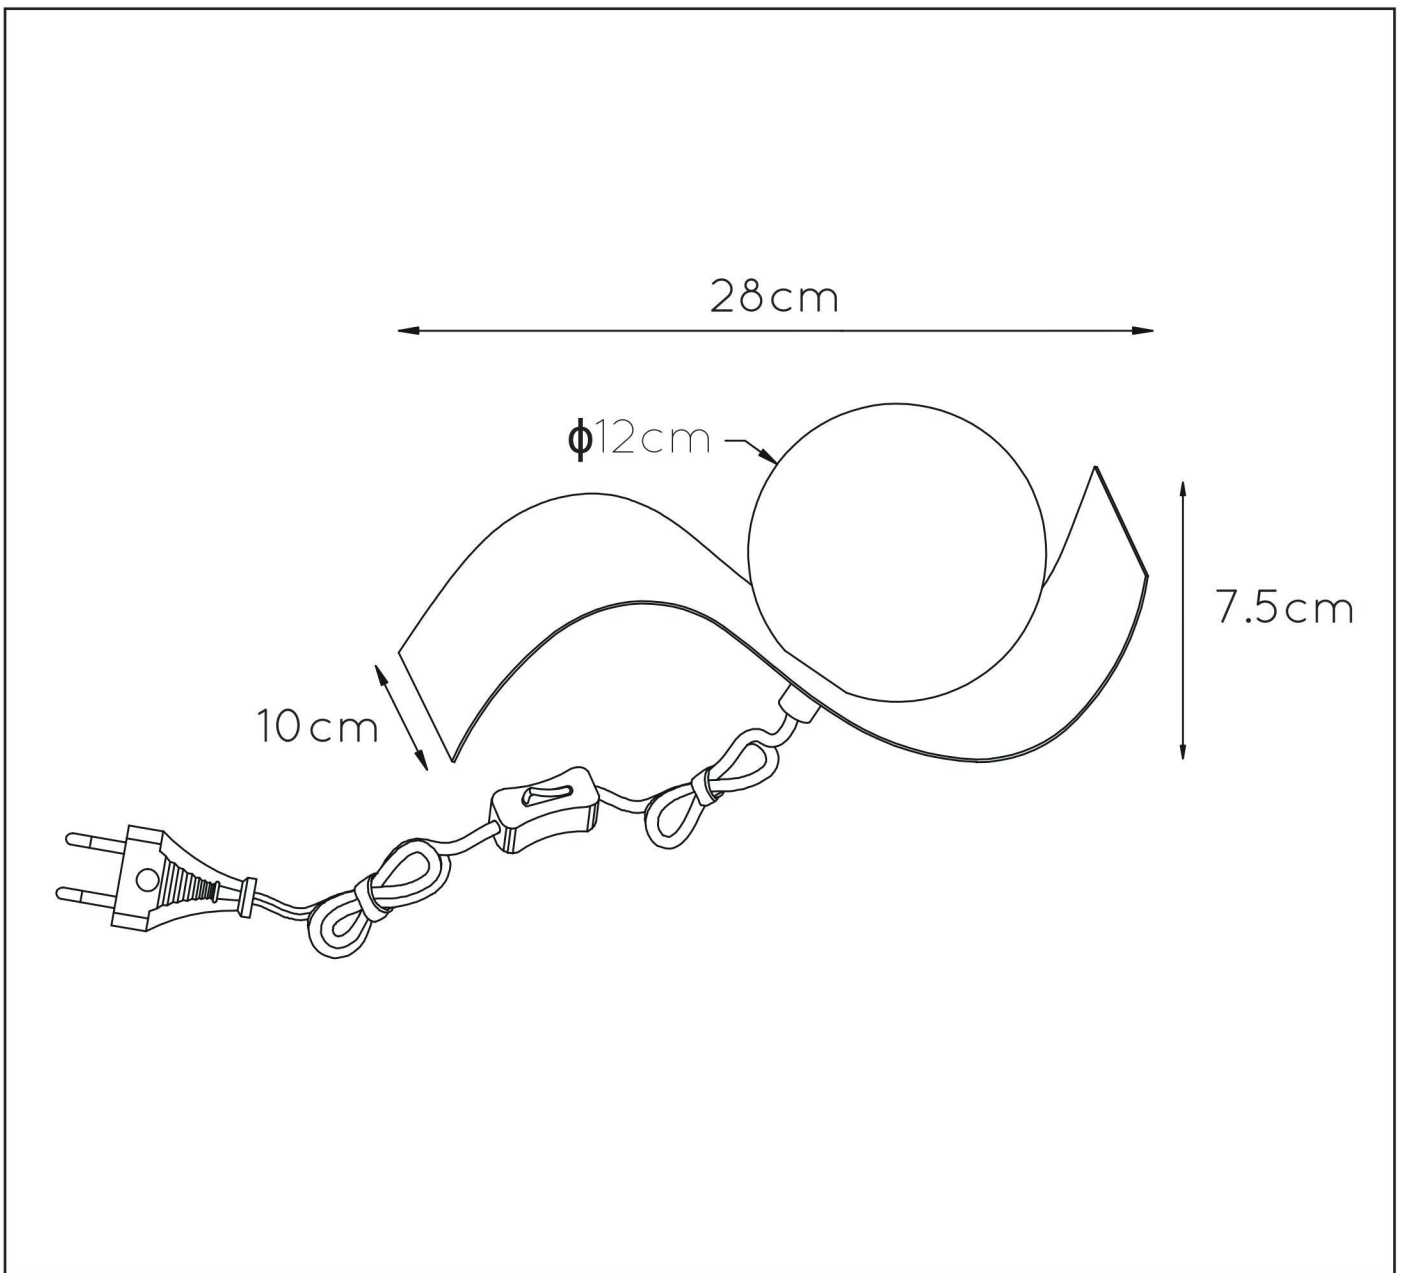

# YONI

Item number : 45570/01/30

EAN code : 5411212450739

For more specifications, dimensions please visit  
[www.lucide.com](http://www.lucide.com)