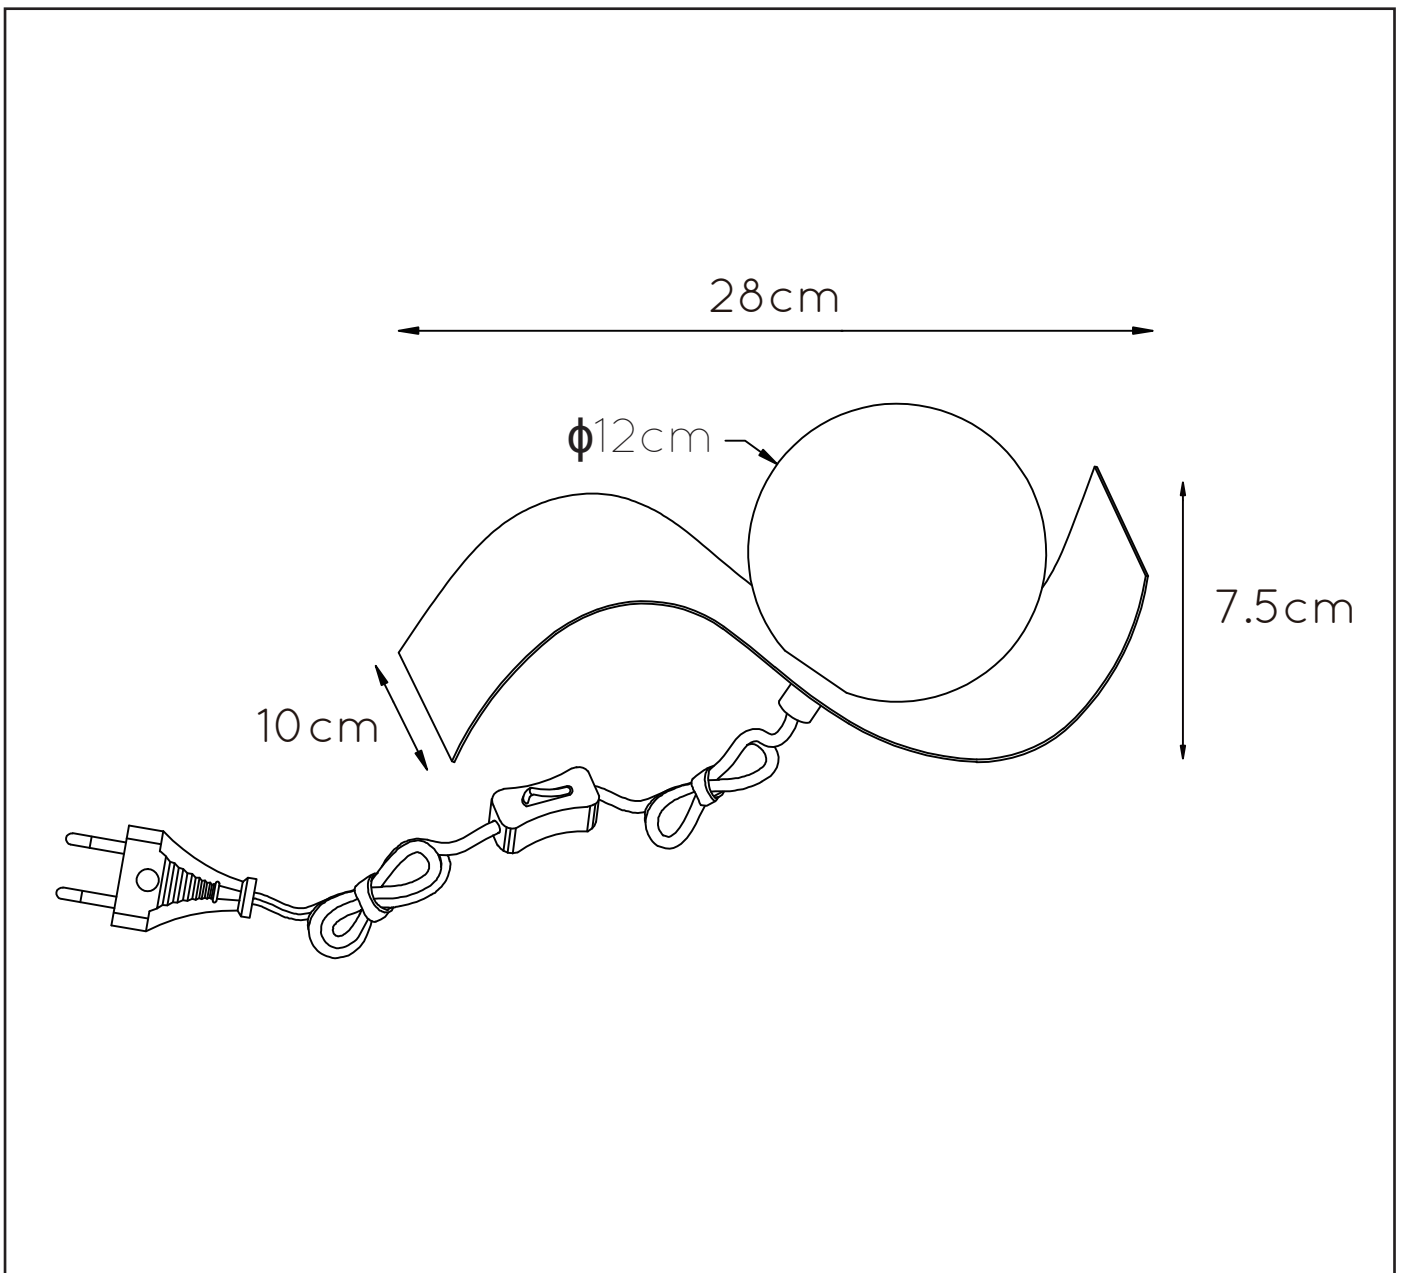

YONI

Item number : 45570/01/30

EAN code : 5411212450739

For more specifications, dimensions please visit
www.lucide.com