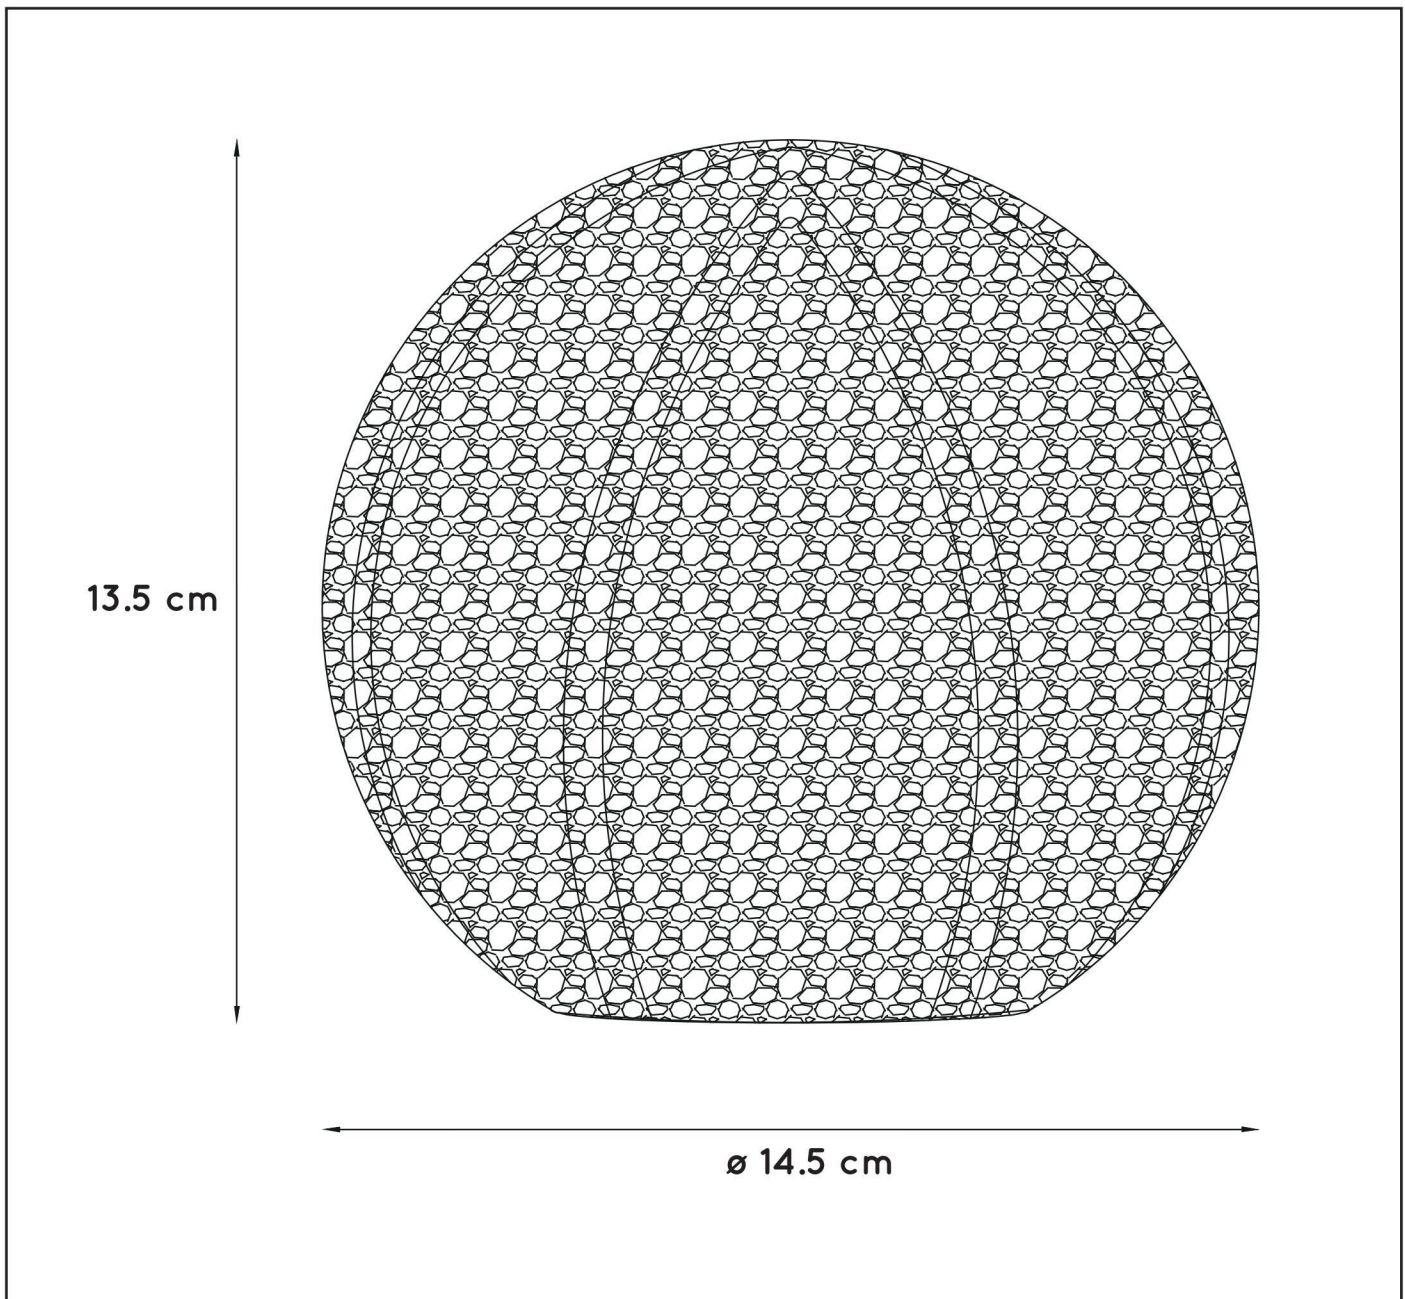

PAOLO

Item number : 46501/01/14
EAN code: 5411212460455

For more specifications, dimensions please visit
www.lucide.com