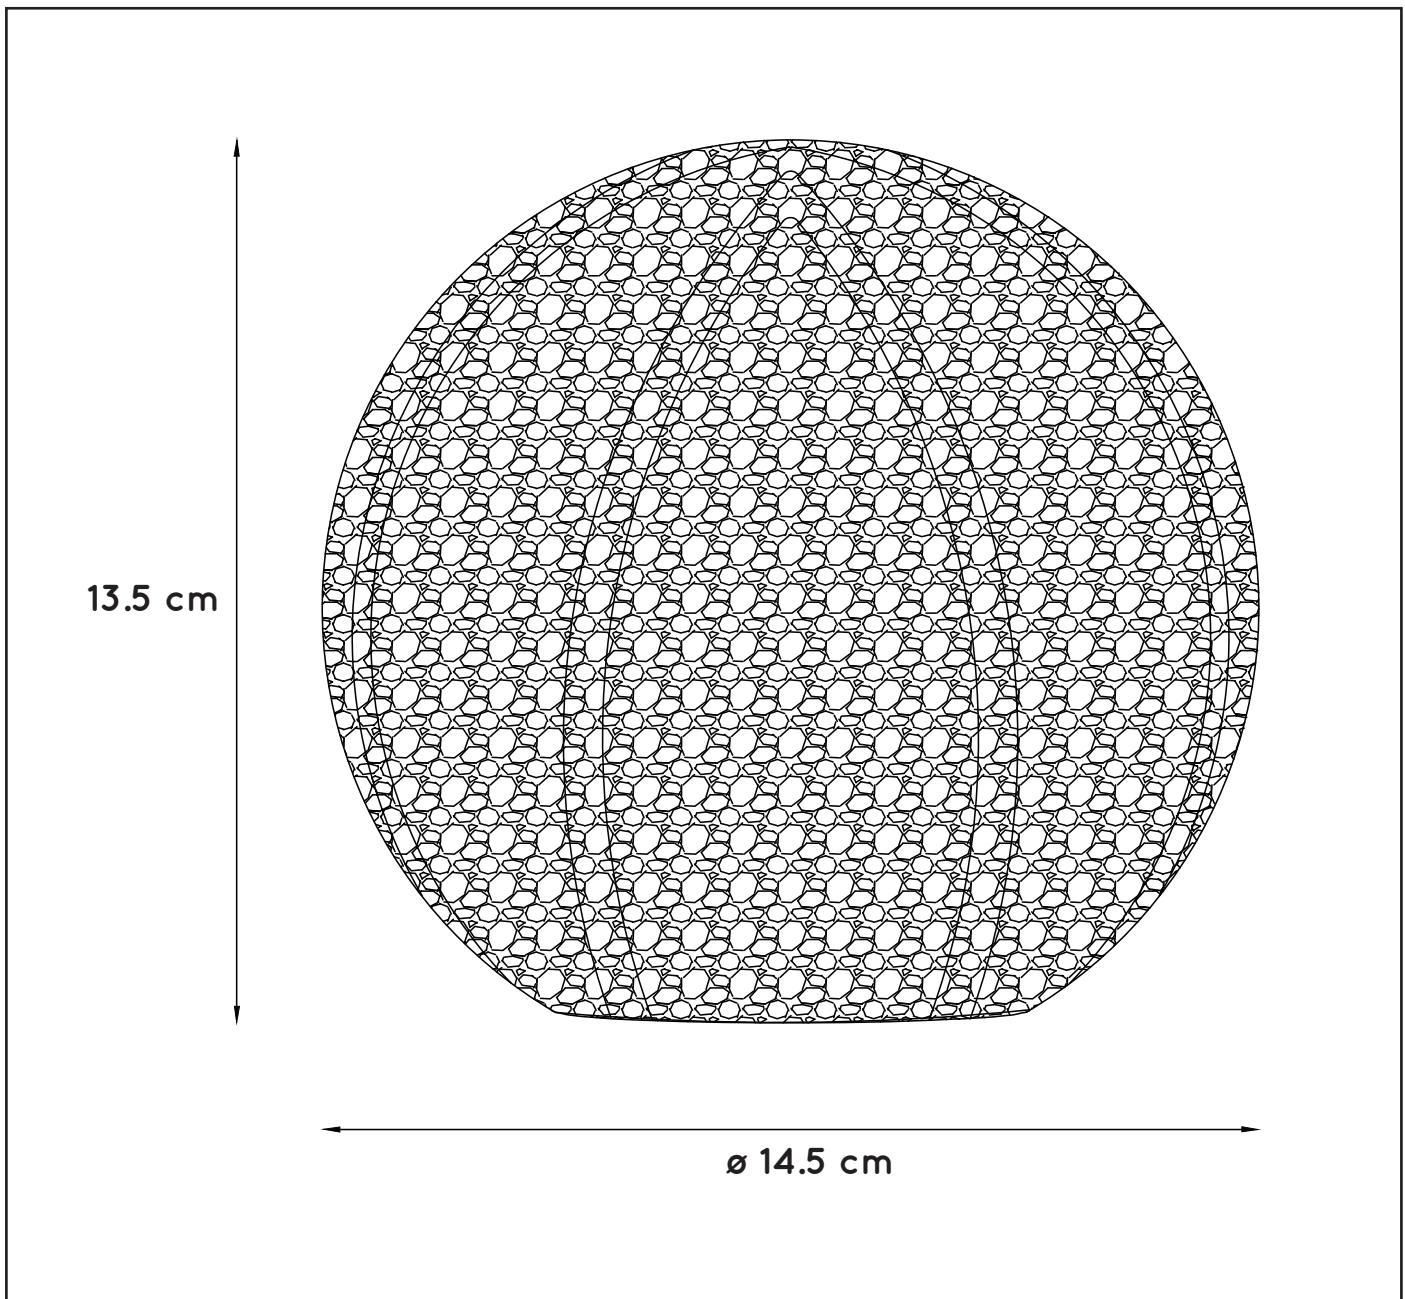

PAOLO

Item number : 46501/01/14
EAN code: 5411212460455

For more specifications, dimensions please visit
www.lucide.com