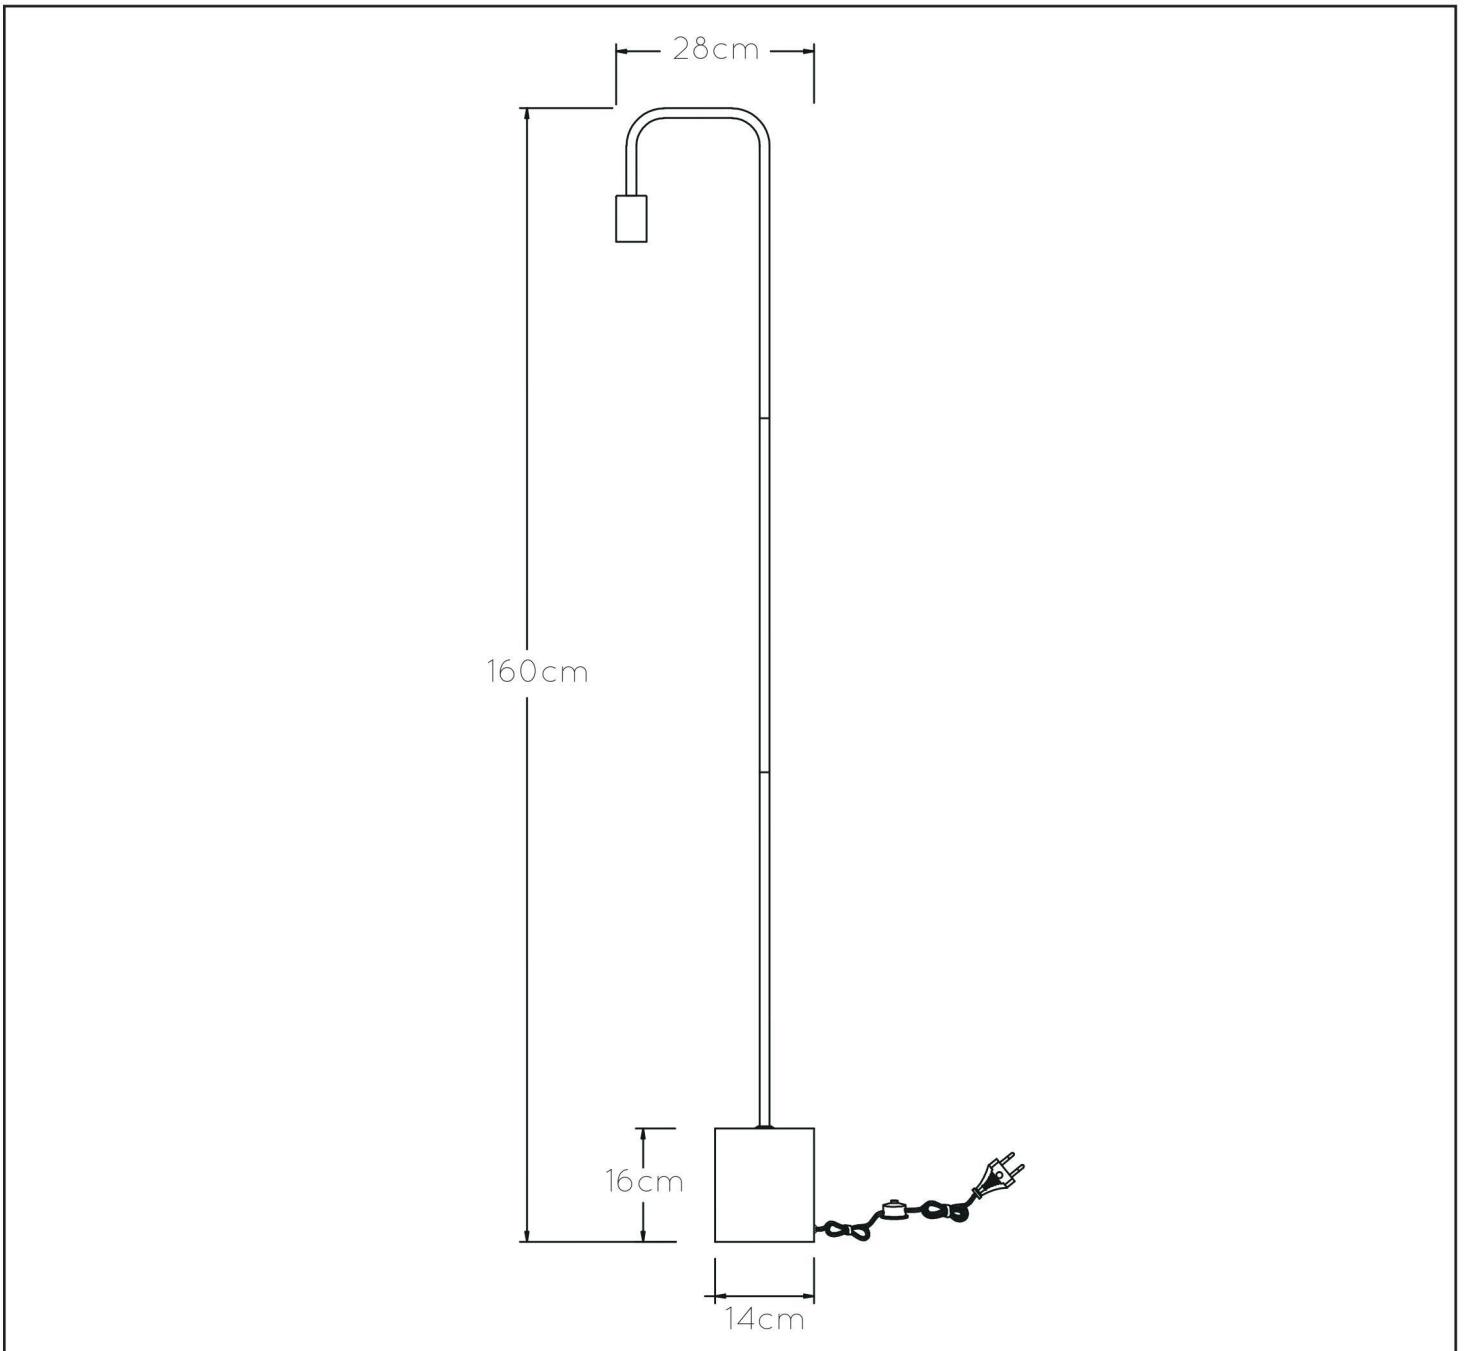

LORIN

Item number : 45765/01/30

EAN code : 5411212450685

For more specifications, dimensions please visit

www.lucide.com