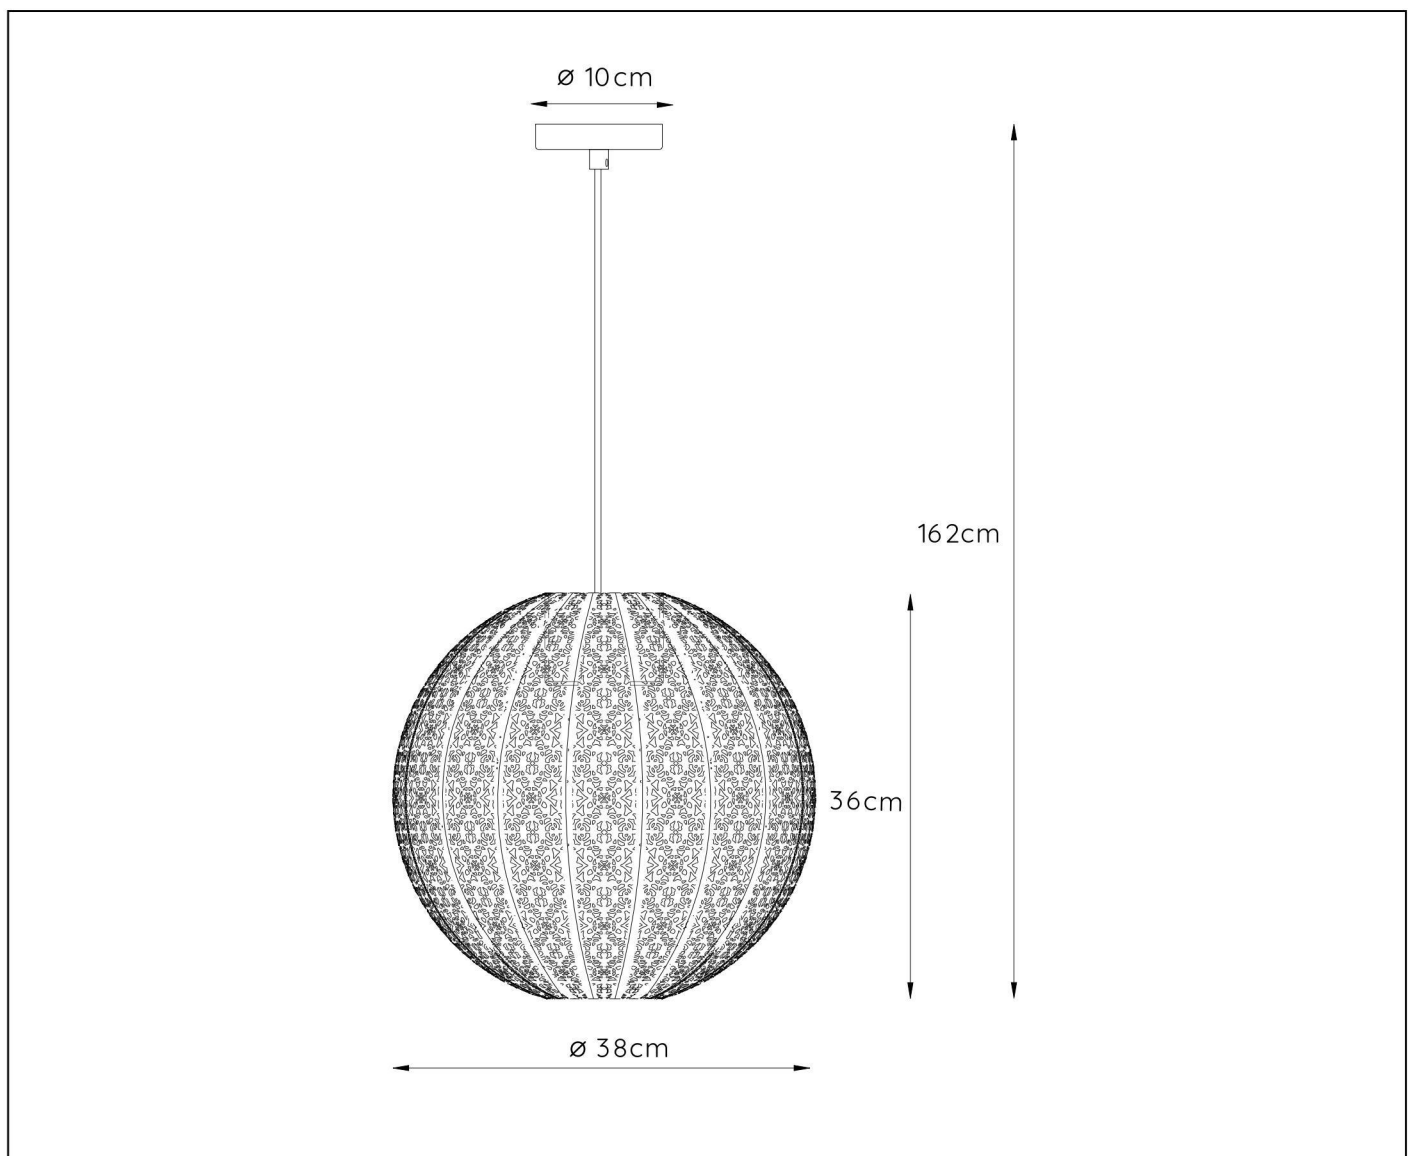

TAHAR

Itemnumber :78383/40/30

EAN code : 5411212782151

For more specifications, dimensions please visit

www.lucide.com