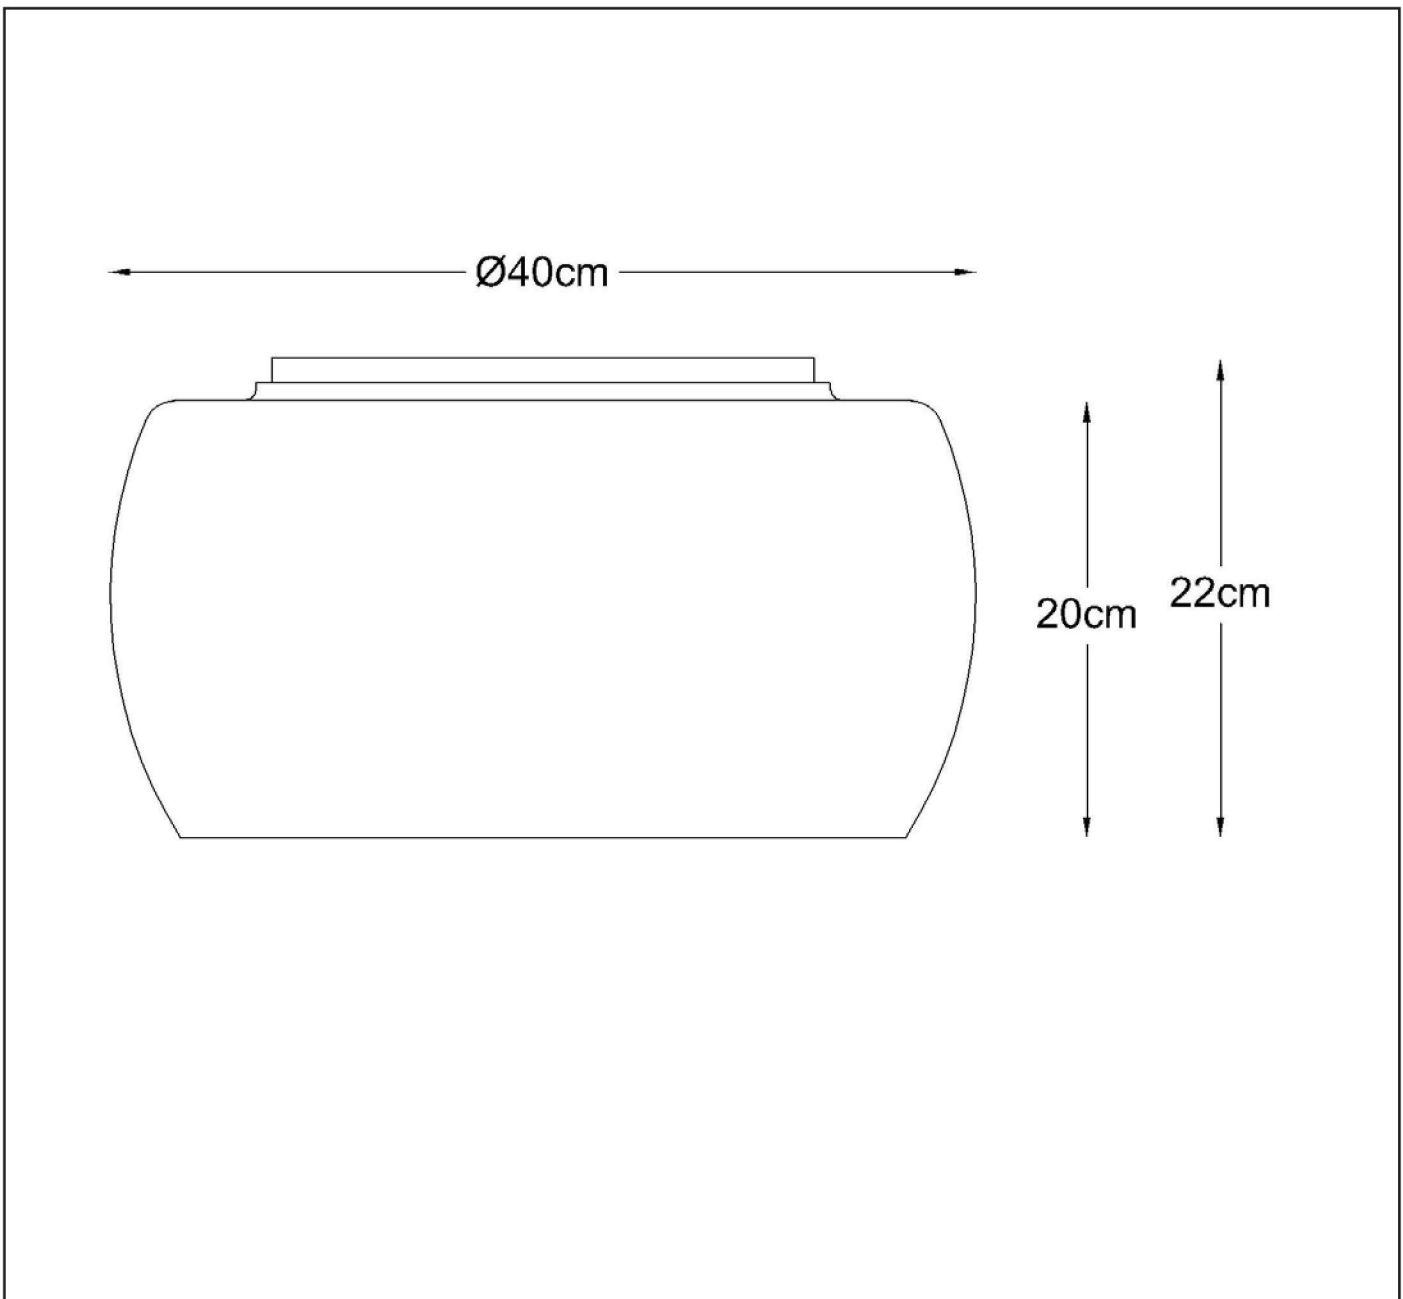

LUCIDE

TECHNICAL DRAWING & DIMENSIONS

## PEARL

Item number : 70163/05/11  
EAN code : 5411212702135

For more specifications, dimensions please visit  
[www.lucide.com](http://www.lucide.com)