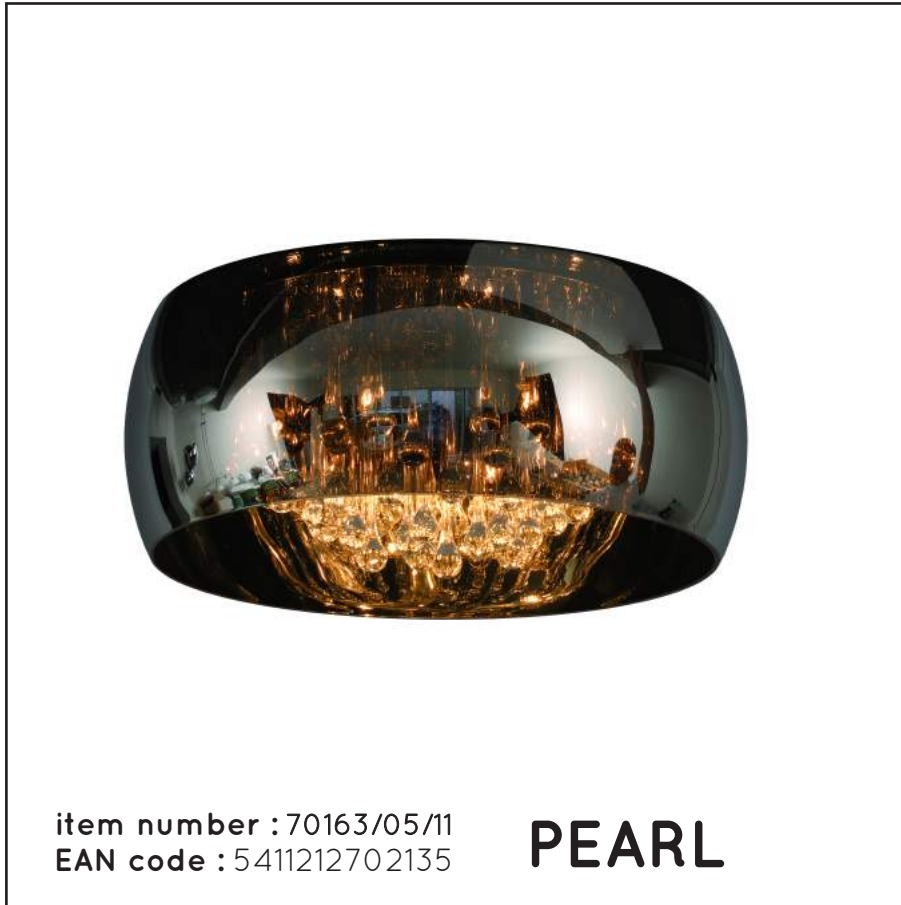

LUCIDE

GENERAL SPECIFICATIONS

**RECOMMENDED LUCIDE
LIGHT SOURCE**

49026/03/31
Light source dimmable : Yes
Light source incl. : No

General

Dimensions LxWxH : 40 cm x 40cm x 22 cm
Height minimum : -
Height maximum : 22 cm
Dimensions shade LxWxH : 40 cm x 40 cm x20 cm
Main material : Iron+Stainless Steel+Glass
Ceiling rose material : Metal
Color : Chrome(Body)+Semi Light Proof Chrome(Glass)
Style : Classic
Shape : Round
Weight : 4.2 kg
Warranty : 2 years

Product specifications

Dimmable : Yes
Light direction : Around (Diffuse)
Adjustable in height : No
Directional : Not Directional
Cable : No
Cable length : -
Sensor : Without Sensor
Control : Light Switch Control
IP-Class : 20
Electric class : 1
Light source including : No
Lamp socket : G9
Light source number : 5
Power requirements : 220-240V~50Hz
Bulb type & maximum wattage : G9- max.20W

For more specifications of this product please visit
www.lucide.com

LUCIDE

TECHNICAL DRAWING & DIMENSIONS

PEARL

Item number : 70163/05/11
EAN code : 5411212702135

For more specifications, dimensions please visit
www.lucide.com