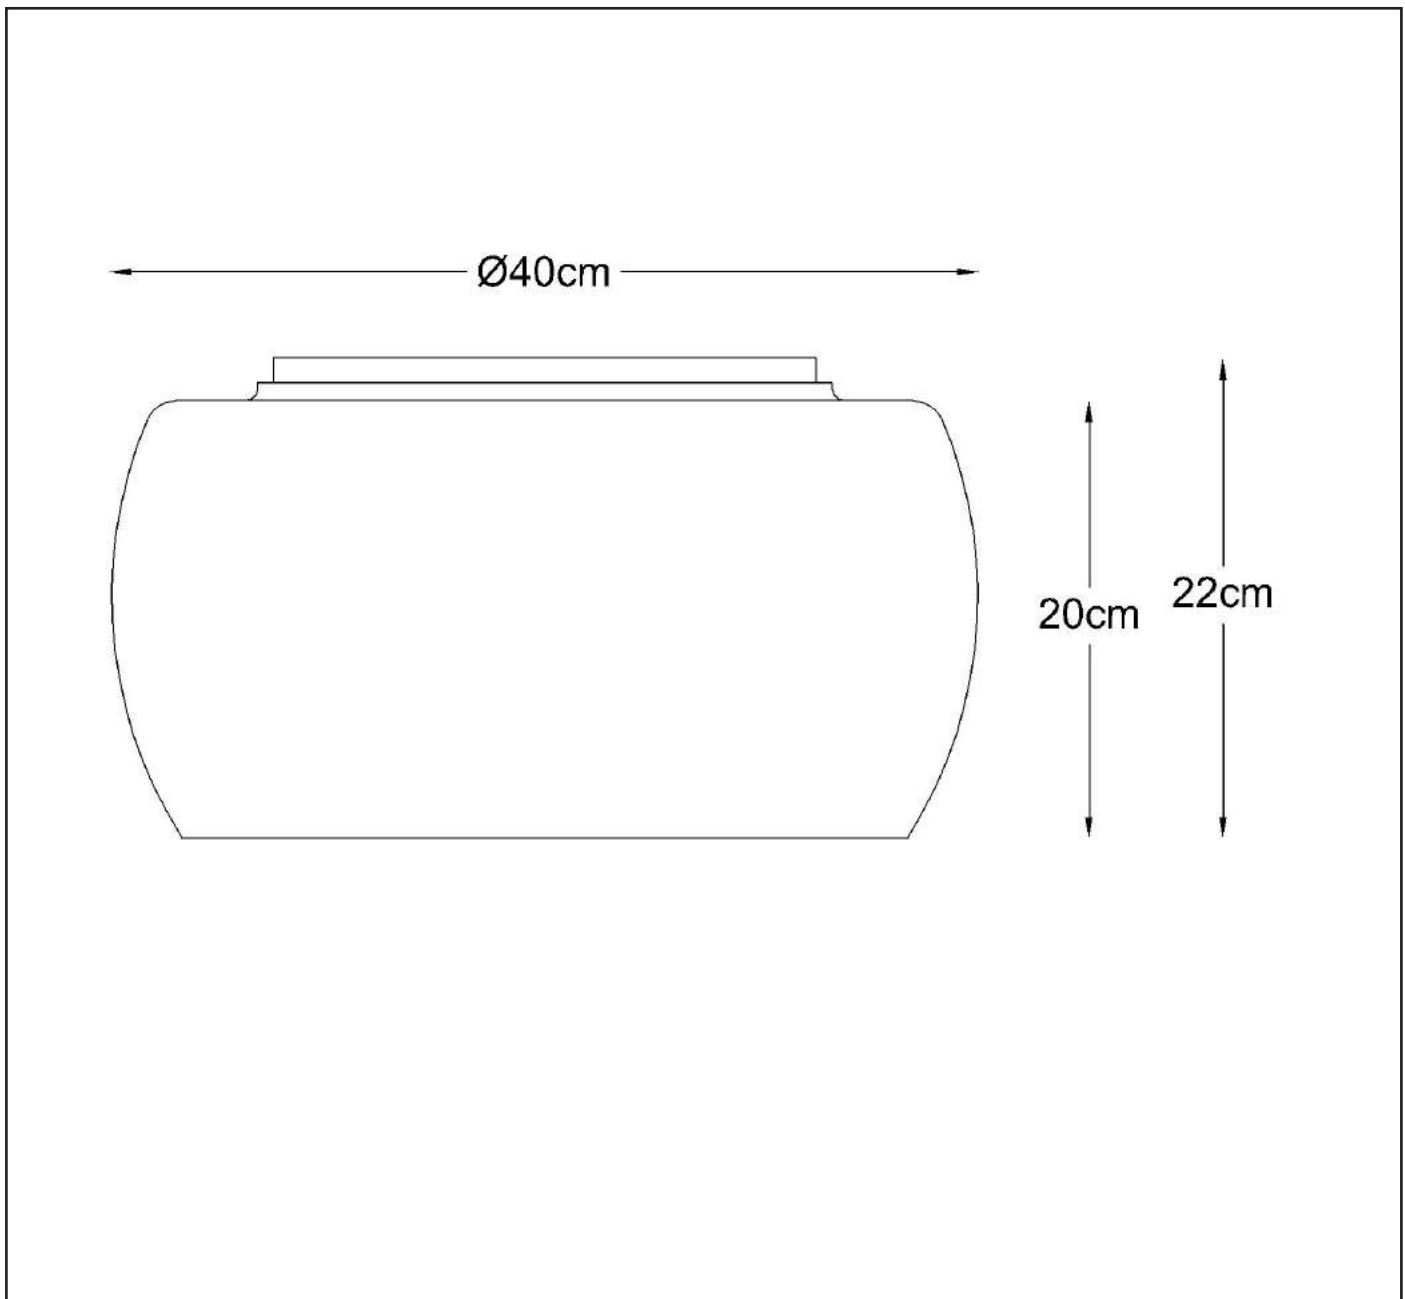

LUCIDE

GENERAL SPECIFICATIONS

**RECOMMENDED LUCIDE
LIGHT SOURCE**

49026/03/31
Light source dimmable : Yes
Light source incl. : No

General

Dimensions LxWxH : 40 cm x 40cm x 22 cm
Height minimum : -
Height maximum : 22 cm
Dimensions shade LxWxH : 40 cm x 40 cm x20 cm
Main material : Iron+Stainless Steel+Glass
Ceiling rose material : Metal
Color : Chrome(Body)+Semi Light Proof Chrome(Glass)
Style : Classic
Shape : Round
Weight : 4.2 kg
Warranty : 2 years

Product specifications

Dimmable : Yes
Light direction : Around (Diffuse)
Adjustable in height : No
Directional : Not Directional
Cable : No
Cable length : -
Sensor : Without Sensor
Control : Light Switch Control
IP-Class : 20
Electric class : 1
Light source including : No
Lamp socket : G9
Light source number : 5
Power requirements : 220-240V~50Hz
Bulb type & maximum wattage : G9- max.20W

For more specifications of this product please visit
www.lucide.com

LUCIDE

TECHNICAL DRAWING & DIMENSIONS

PEARL

Item number : 70163/05/11
EAN code : 5411212702135

For more specifications, dimensions please visit
www.lucide.com